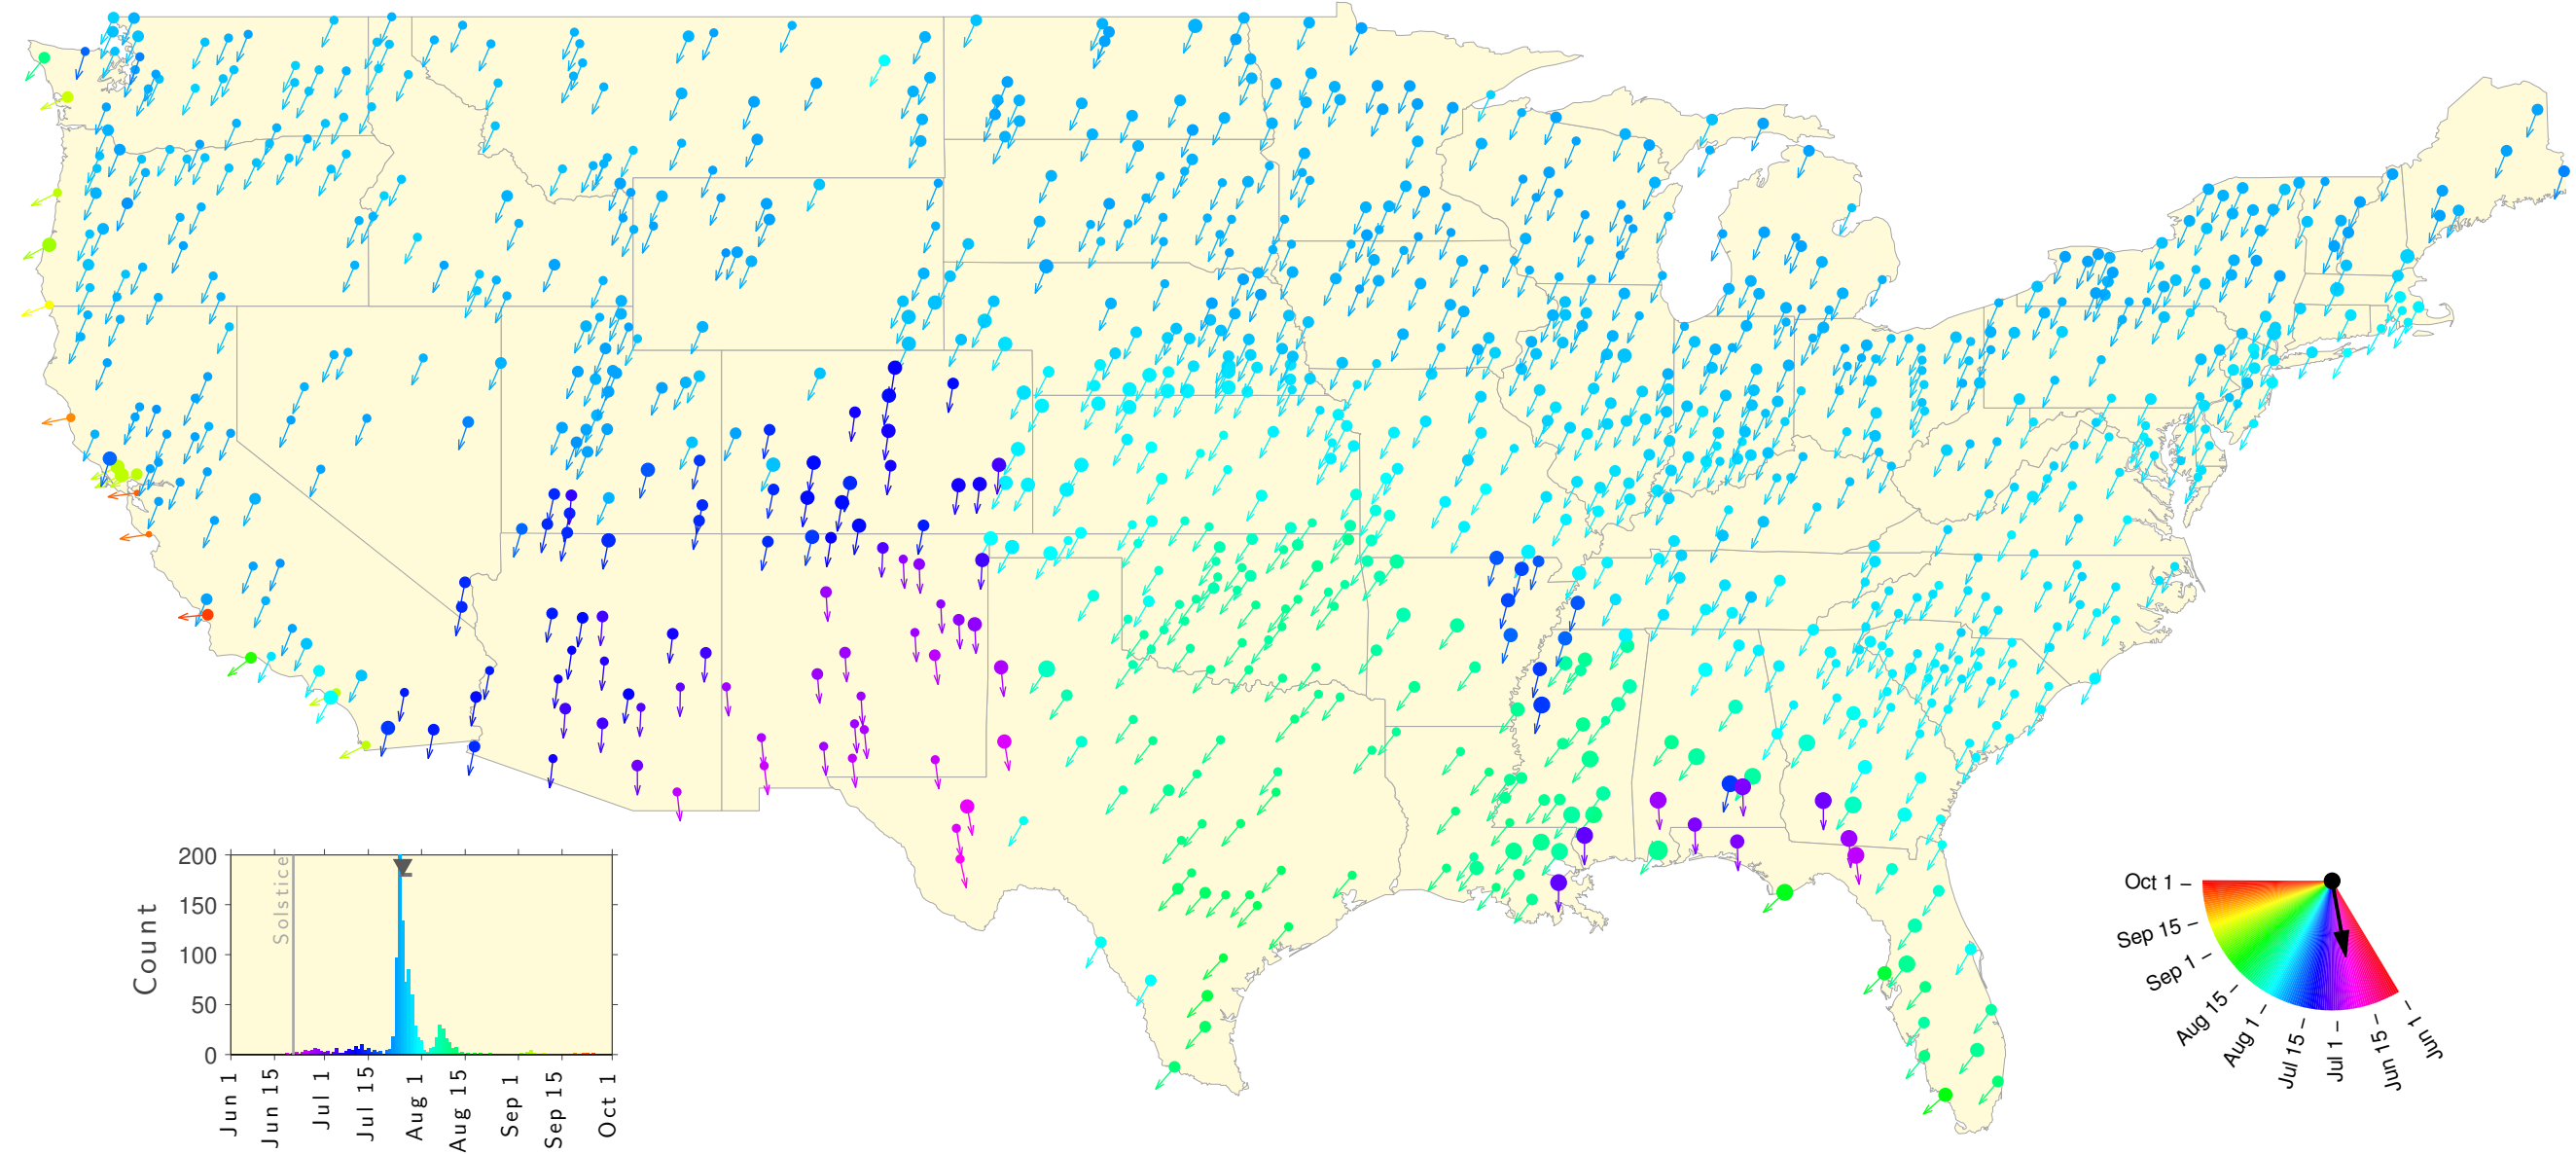

Summer Teletherm—50 year estimates: 1913 to 1962

Summer Teletherm—50 year estimates: 1914 to 1963

Summer Teletherm—50 year estimates: 1915 to 1964

Summer Teletherm—50 year estimates: 1916 to 1965

Summer Teletherm—50 year estimates: 1917 to 1966

Summer Teletherm—50 year estimates: 1918 to 1967

Summer Teletherm—50 year estimates: 1919 to 1968

Summer Teletherm—50 year estimates: 1920 to 1969

Summer Teletherm—50 year estimates: 1921 to 1970

Summer Teletherm—50 year estimates: 1922 to 1971

Summer Teletherm—50 year estimates: 1923 to 1972

Summer Teletherm—50 year estimates: 1924 to 1973

Summer Teletherm—50 year estimates: 1925 to 1974

Summer Teletherm—50 year estimates: 1926 to 1975

Summer Teletherm—50 year estimates: 1927 to 1976

Summer Teletherm—50 year estimates: 1928 to 1977

Summer Teletherm—50 year estimates: 1929 to 1978

Summer Teletherm—50 year estimates: 1930 to 1979

Summer Teletherm—50 year estimates: 1931 to 1980

Summer Teletherm—50 year estimates: 1932 to 1981