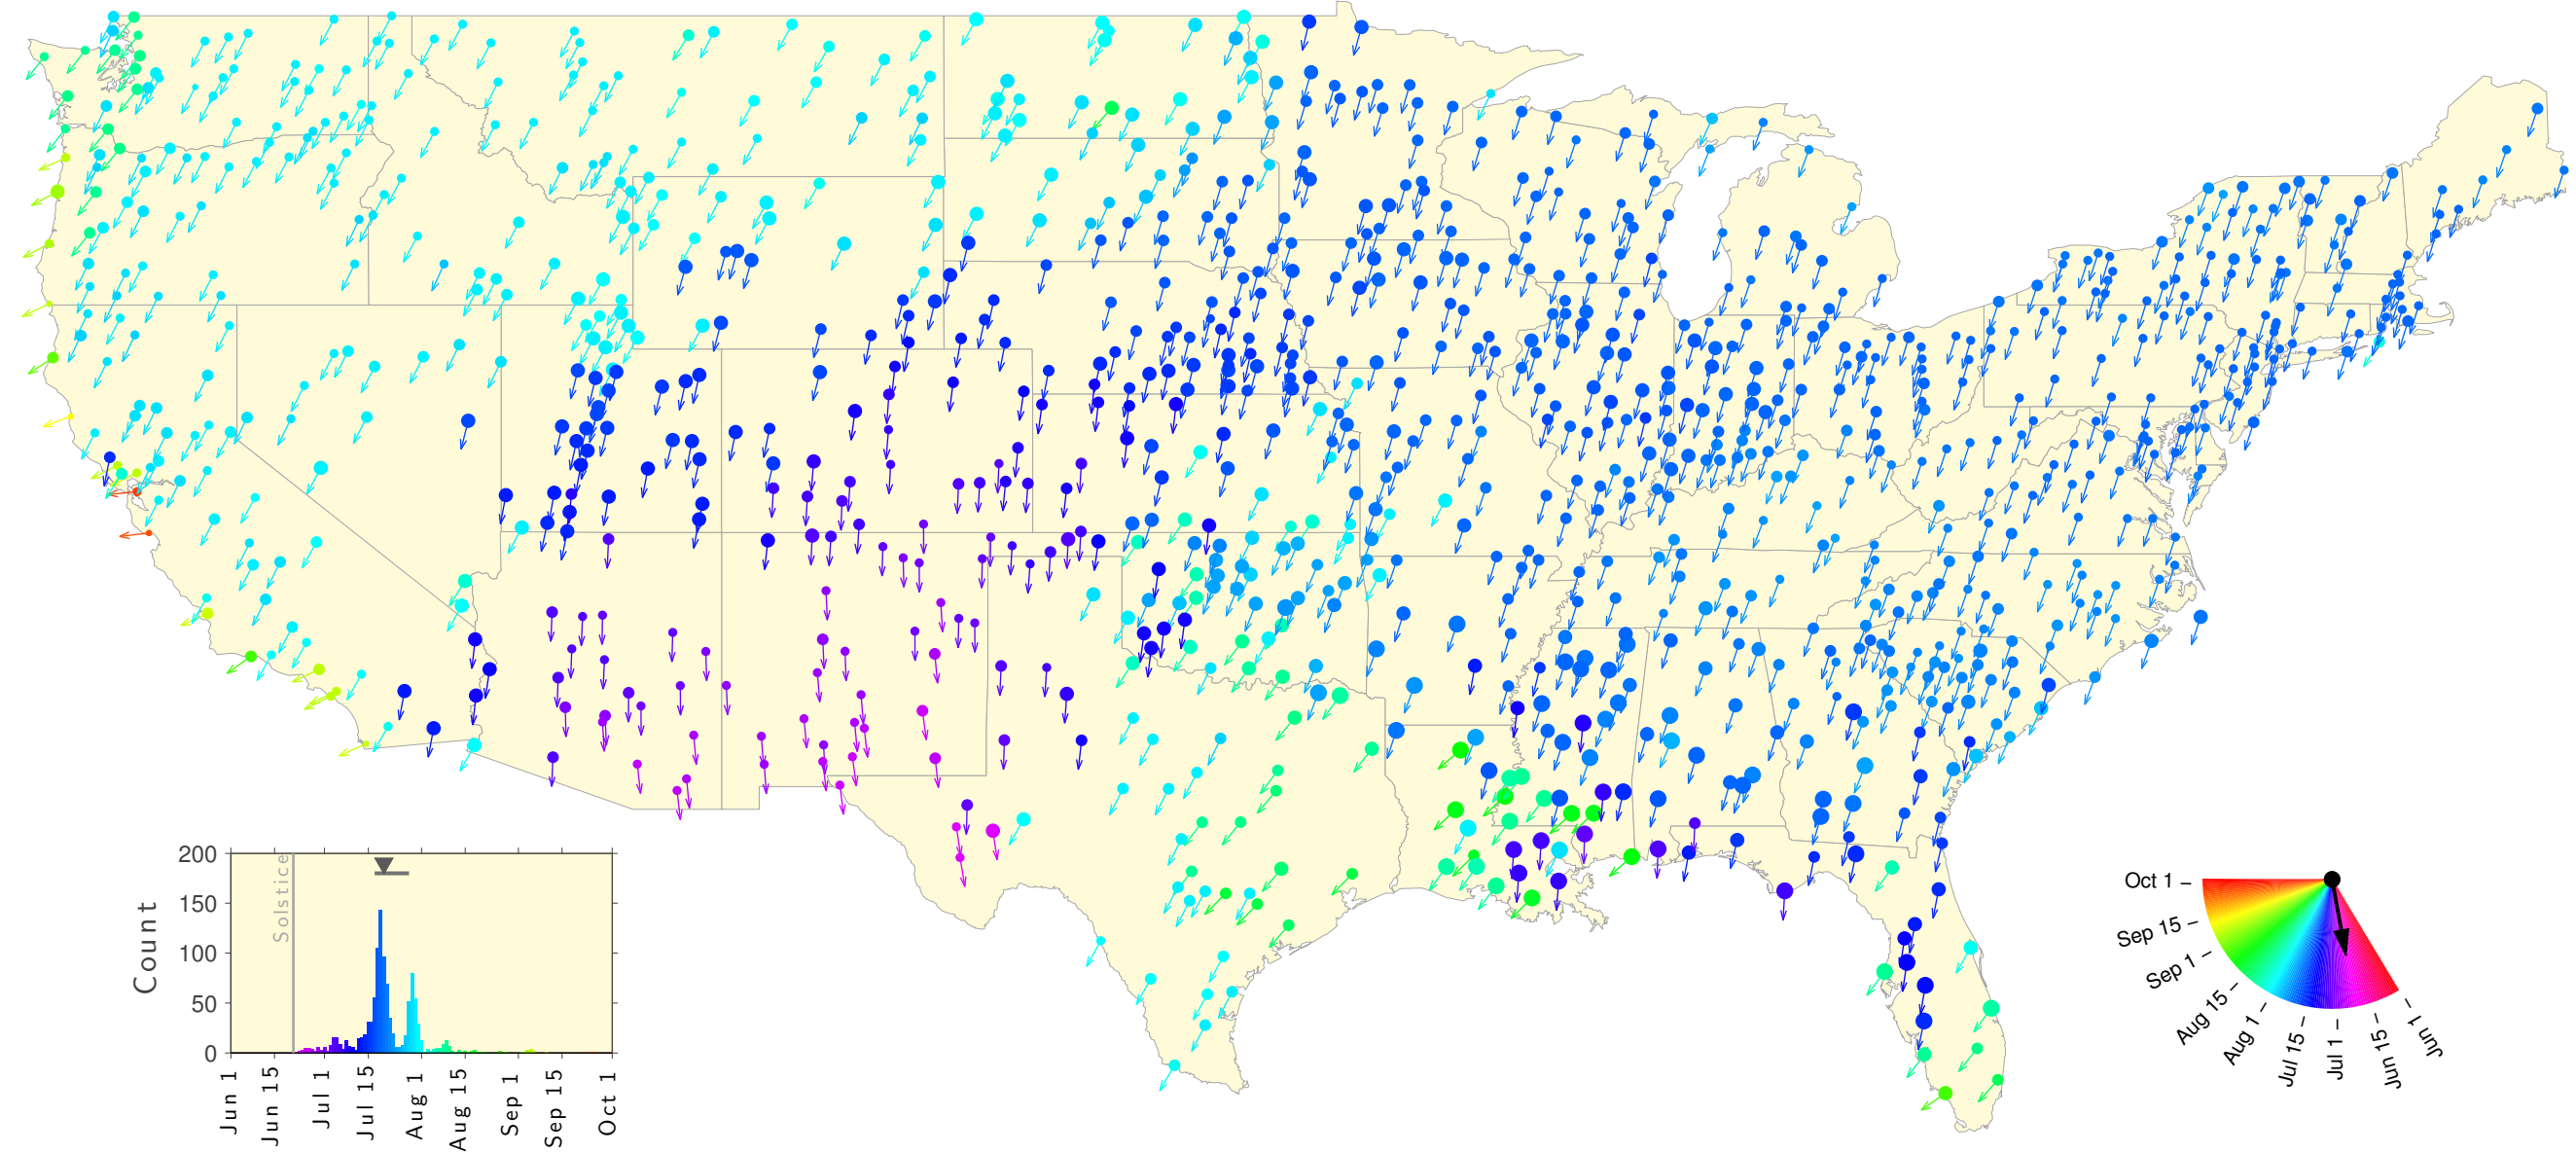

Summer Teletherm—50 year estimates: 1943 to 1992

Summer Teletherm—50 year estimates: 1944 to 1993

Summer Teletherm—50 year estimates: 1945 to 1994

Summer Teletherm—50 year estimates: 1946 to 1995

Summer Teletherm—50 year estimates: 1947 to 1996

Summer Teletherm—50 year estimates: 1948 to 1997

Summer Teletherm—50 year estimates: 1949 to 1998

Summer Teletherm—50 year estimates: 1950 to 1999

Summer Teletherm—50 year estimates: 1951 to 2000

Summer Teletherm—50 year estimates: 1952 to 2001

Summer Teletherm—50 year estimates: 1953 to 2002

Summer Teletherm—50 year estimates: 1954 to 2003

Summer Teletherm—50 year estimates: 1955 to 2004

Summer Teletherm—50 year estimates: 1956 to 2005

Summer Teletherm—50 year estimates: 1957 to 2006

Summer Teletherm—50 year estimates: 1958 to 2007

Summer Teletherm—50 year estimates: 1959 to 2008

Summer Teletherm—50 year estimates: 1960 to 2009

Summer Teletherm—50 year estimates: 1961 to 2010

Summer Teletherm—50 year estimates: 1962 to 2011