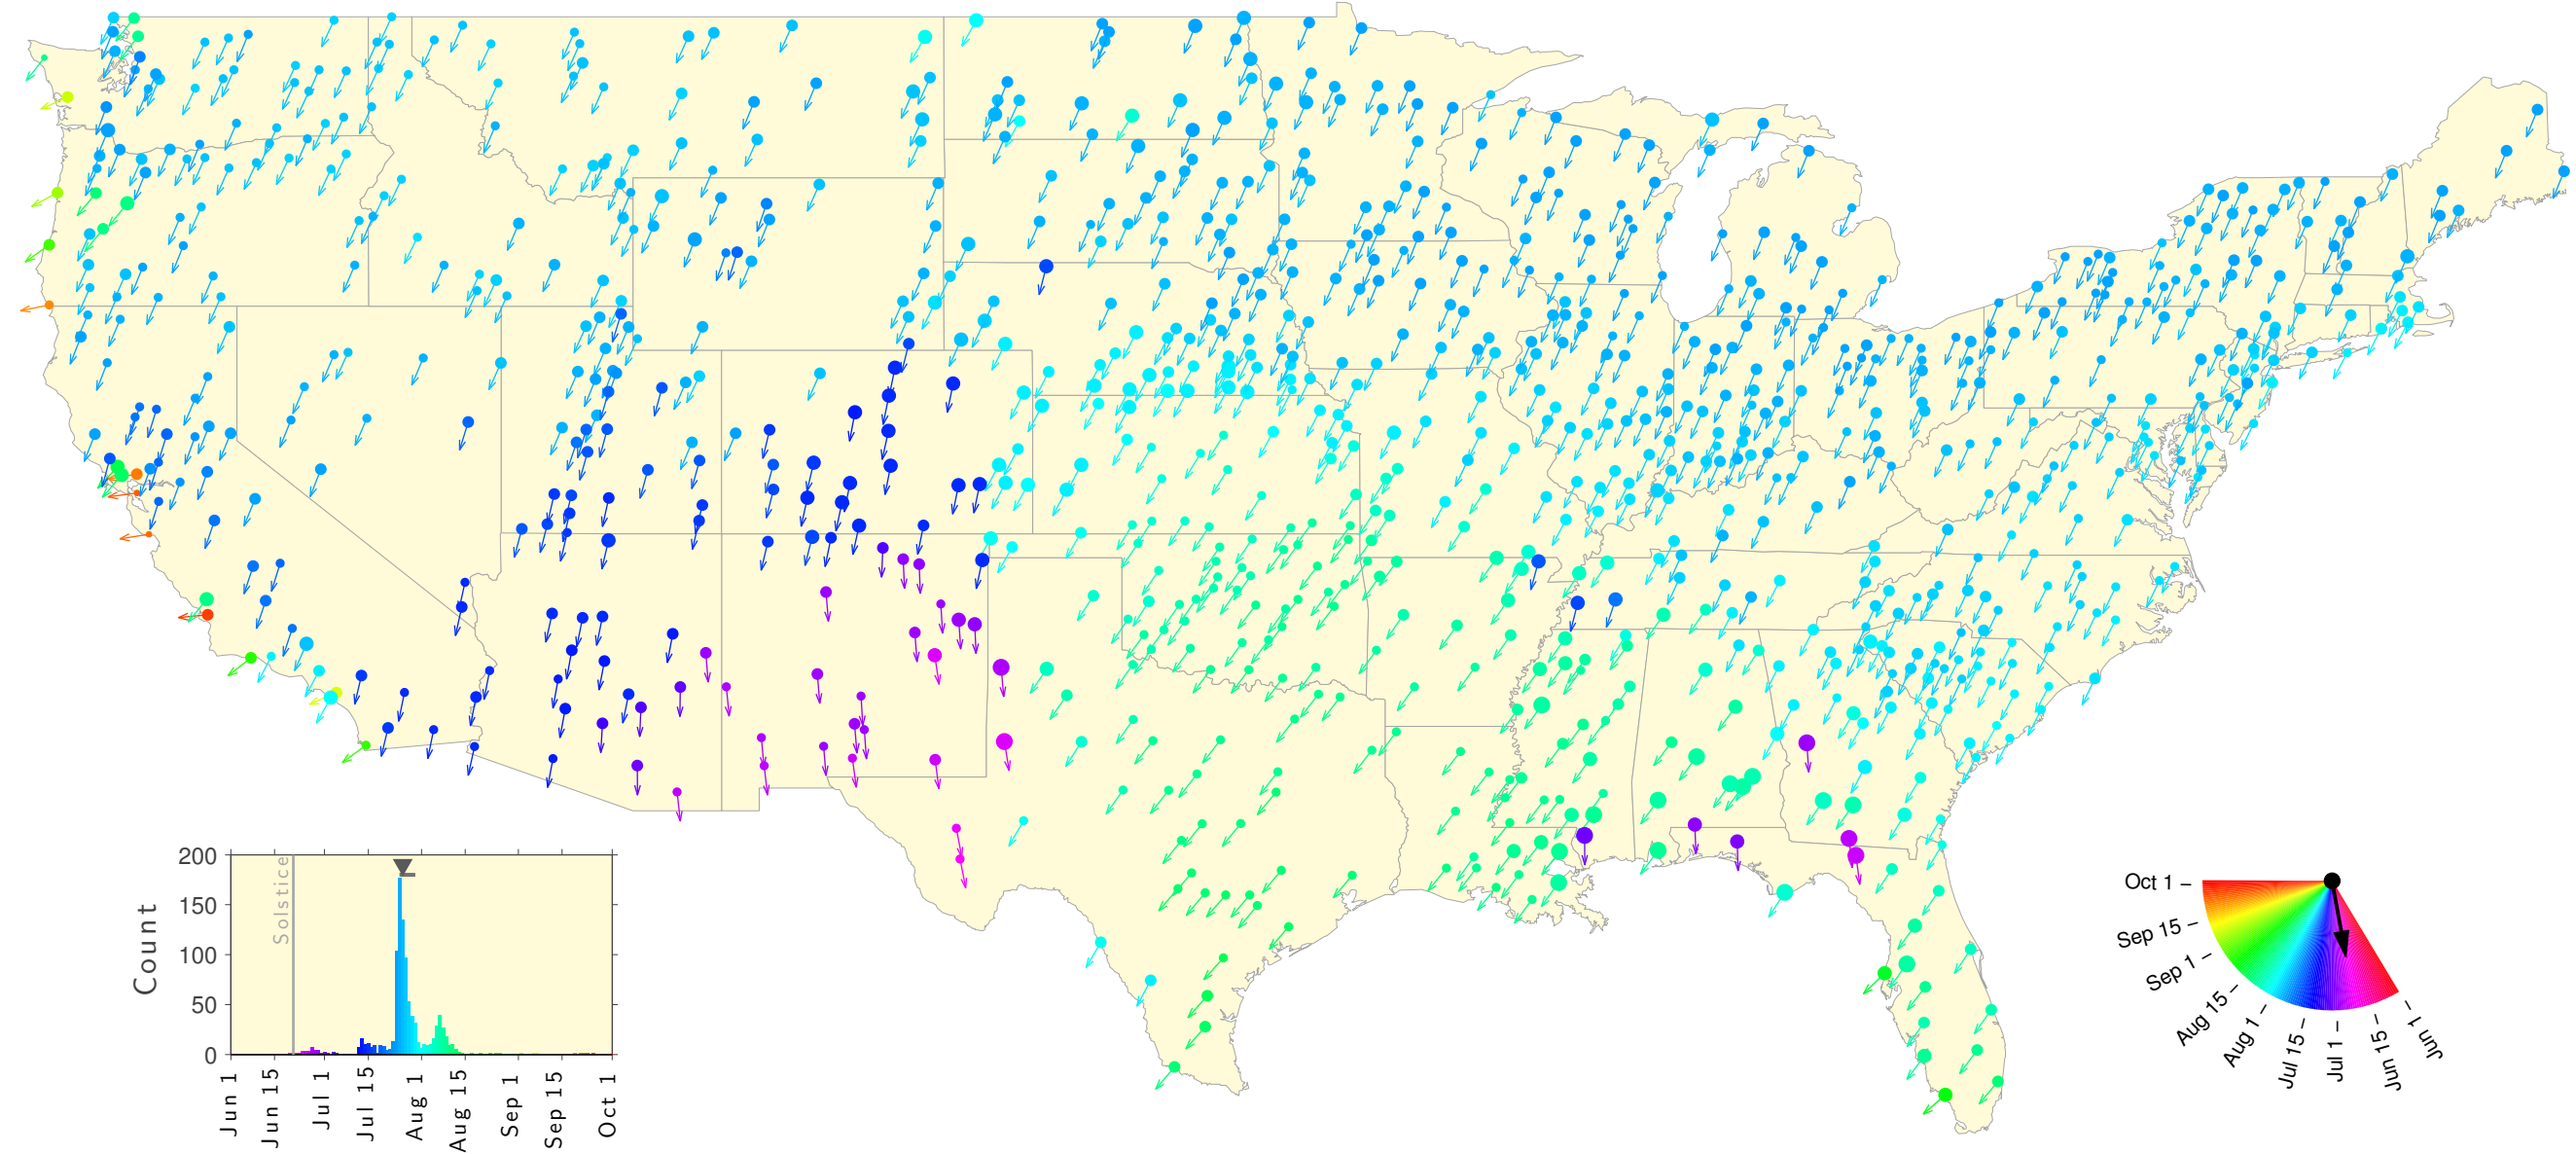

Summer Teletherm—50 year estimates: 1913 to 1962

Summer Teletherm—50 year estimates: 1914 to 1963

Summer Teletherm—50 year estimates: 1915 to 1964

Summer Teletherm—50 year estimates: 1916 to 1965

Summer Teletherm—50 year estimates: 1917 to 1966

Summer Teletherm—50 year estimates: 1918 to 1967

Summer Teletherm—50 year estimates: 1919 to 1968

Summer Teletherm—50 year estimates: 1920 to 1969

Summer Teletherm—50 year estimates: 1921 to 1970

Summer Teletherm—50 year estimates: 1922 to 1971

Summer Teletherm—50 year estimates: 1923 to 1972

Summer Teletherm—50 year estimates: 1924 to 1973

Summer Teletherm—50 year estimates: 1925 to 1974

Summer Teletherm—50 year estimates: 1926 to 1975

Summer Teletherm—50 year estimates: 1927 to 1976

Summer Teletherm—50 year estimates: 1928 to 1977

Summer Teletherm—50 year estimates: 1929 to 1978

Summer Teletherm—50 year estimates: 1930 to 1979

Summer Teletherm—50 year estimates: 1931 to 1980

Summer Teletherm—50 year estimates: 1932 to 1981