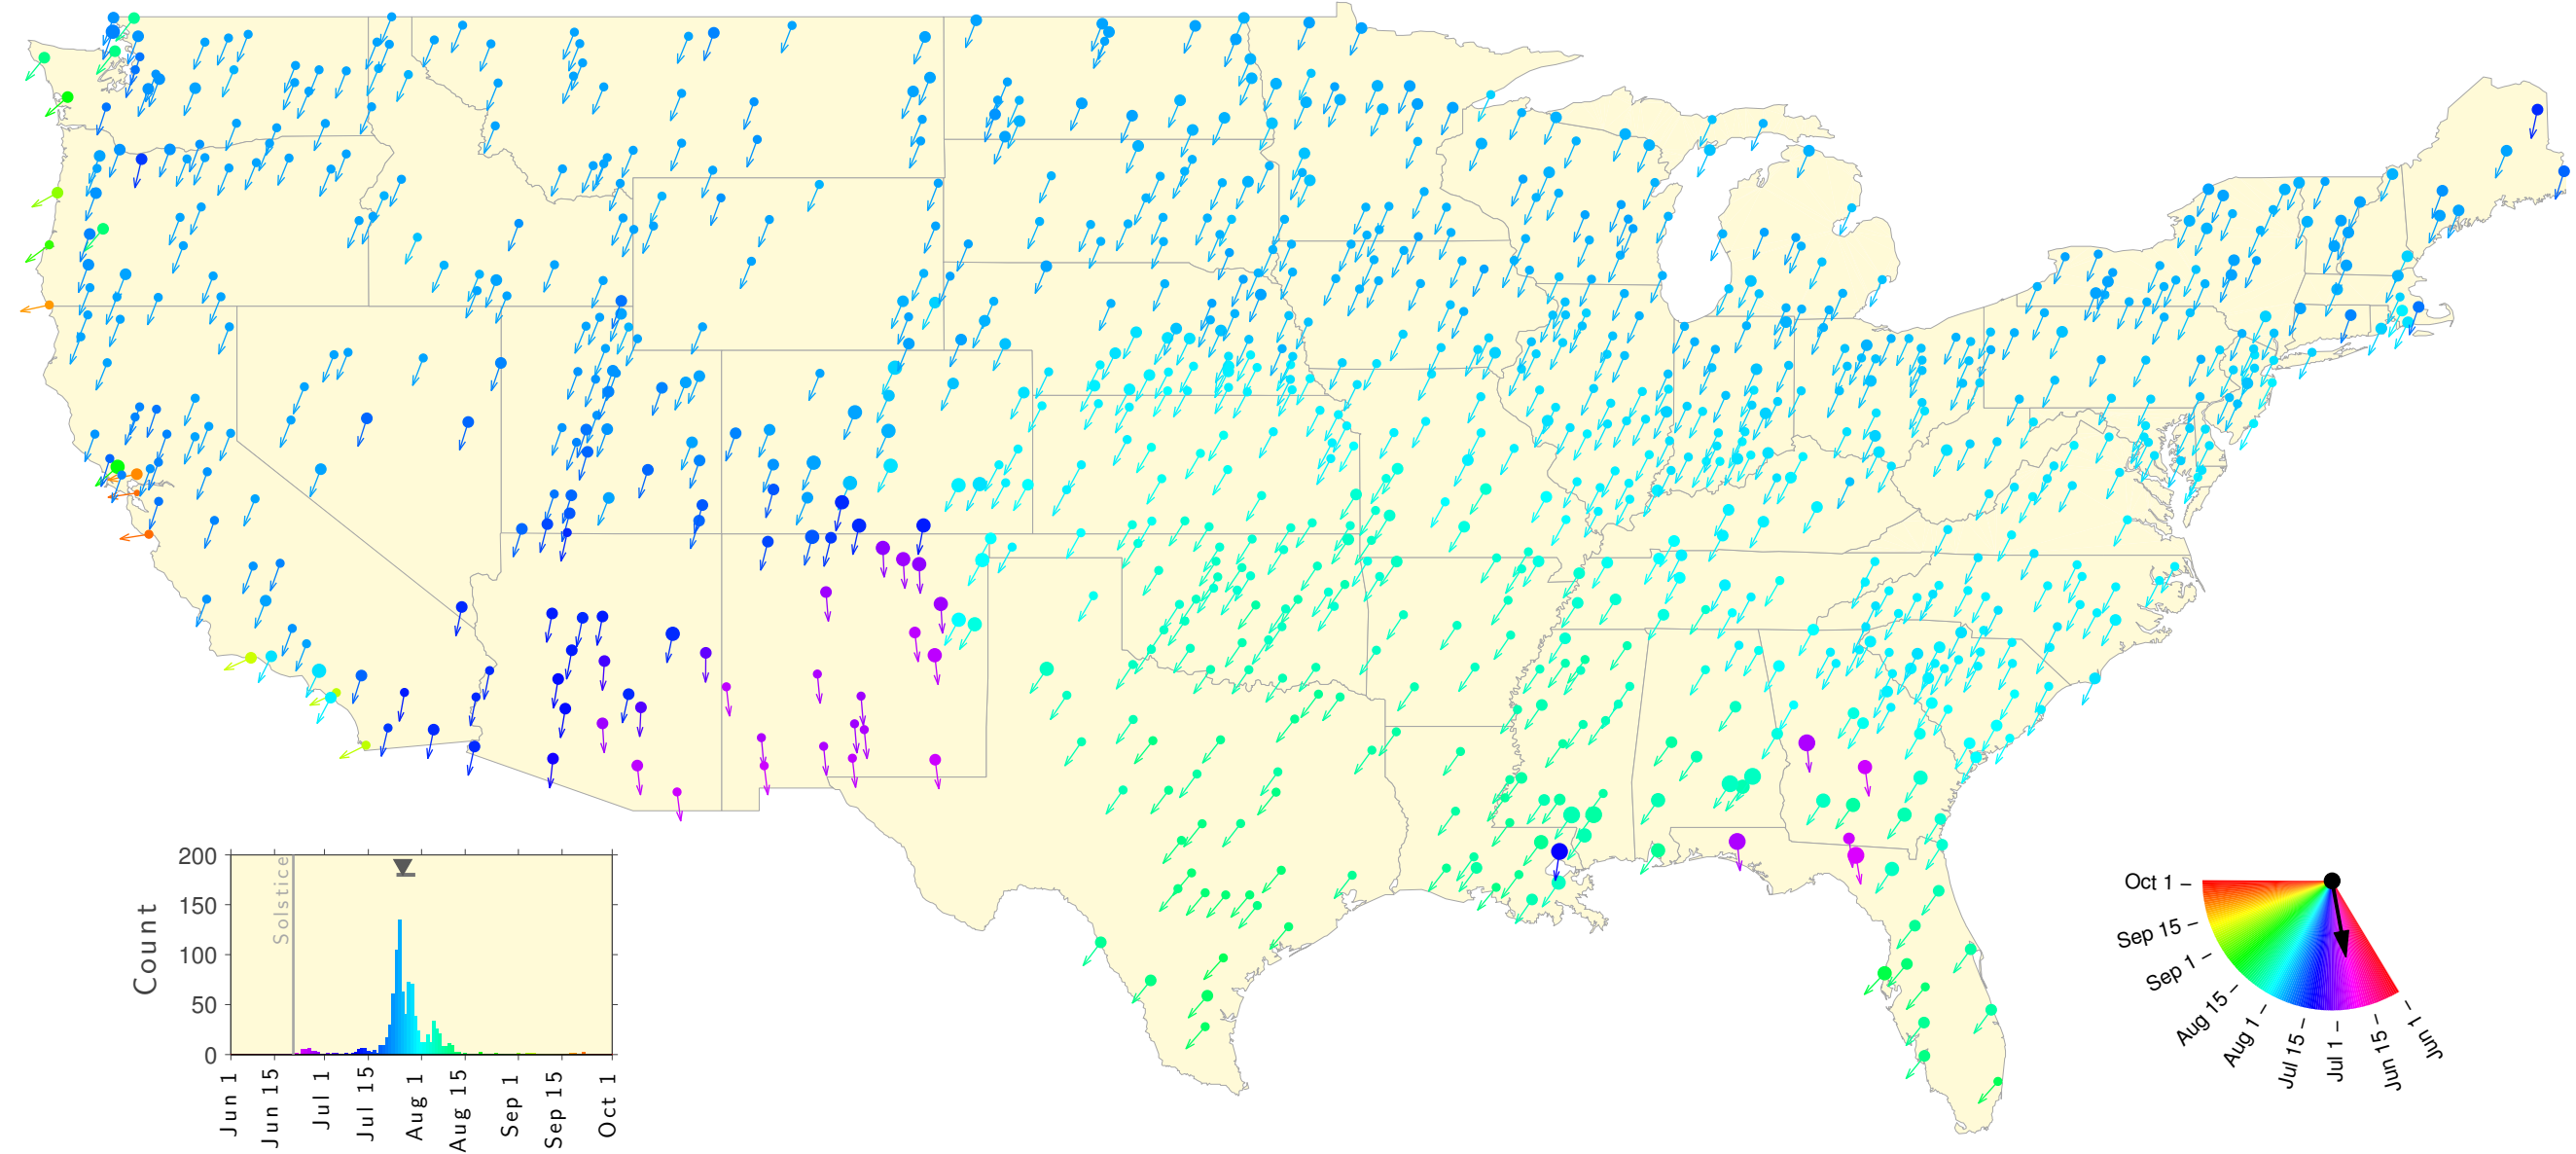

Summer Teletherm—50 year estimates: 1913 to 1962

Summer Teletherm—50 year estimates: 1914 to 1963

Summer Teletherm—50 year estimates: 1915 to 1964

Summer Teletherm—50 year estimates: 1916 to 1965

Summer Teletherm—50 year estimates: 1917 to 1966

Summer Teletherm—50 year estimates: 1918 to 1967

Summer Teletherm—50 year estimates: 1919 to 1968

Summer Teletherm—50 year estimates: 1920 to 1969

Summer Teletherm—50 year estimates: 1921 to 1970

Summer Teletherm—50 year estimates: 1922 to 1971

Summer Teletherm—50 year estimates: 1923 to 1972

Summer Teletherm—50 year estimates: 1924 to 1973

Summer Teletherm—50 year estimates: 1925 to 1974

Summer Teletherm—50 year estimates: 1926 to 1975

Summer Teletherm—50 year estimates: 1927 to 1976

Summer Teletherm—50 year estimates: 1928 to 1977

Summer Teletherm—50 year estimates: 1929 to 1978

Summer Teletherm—50 year estimates: 1930 to 1979

Summer Teletherm—50 year estimates: 1931 to 1980

Summer Teletherm—50 year estimates: 1932 to 1981