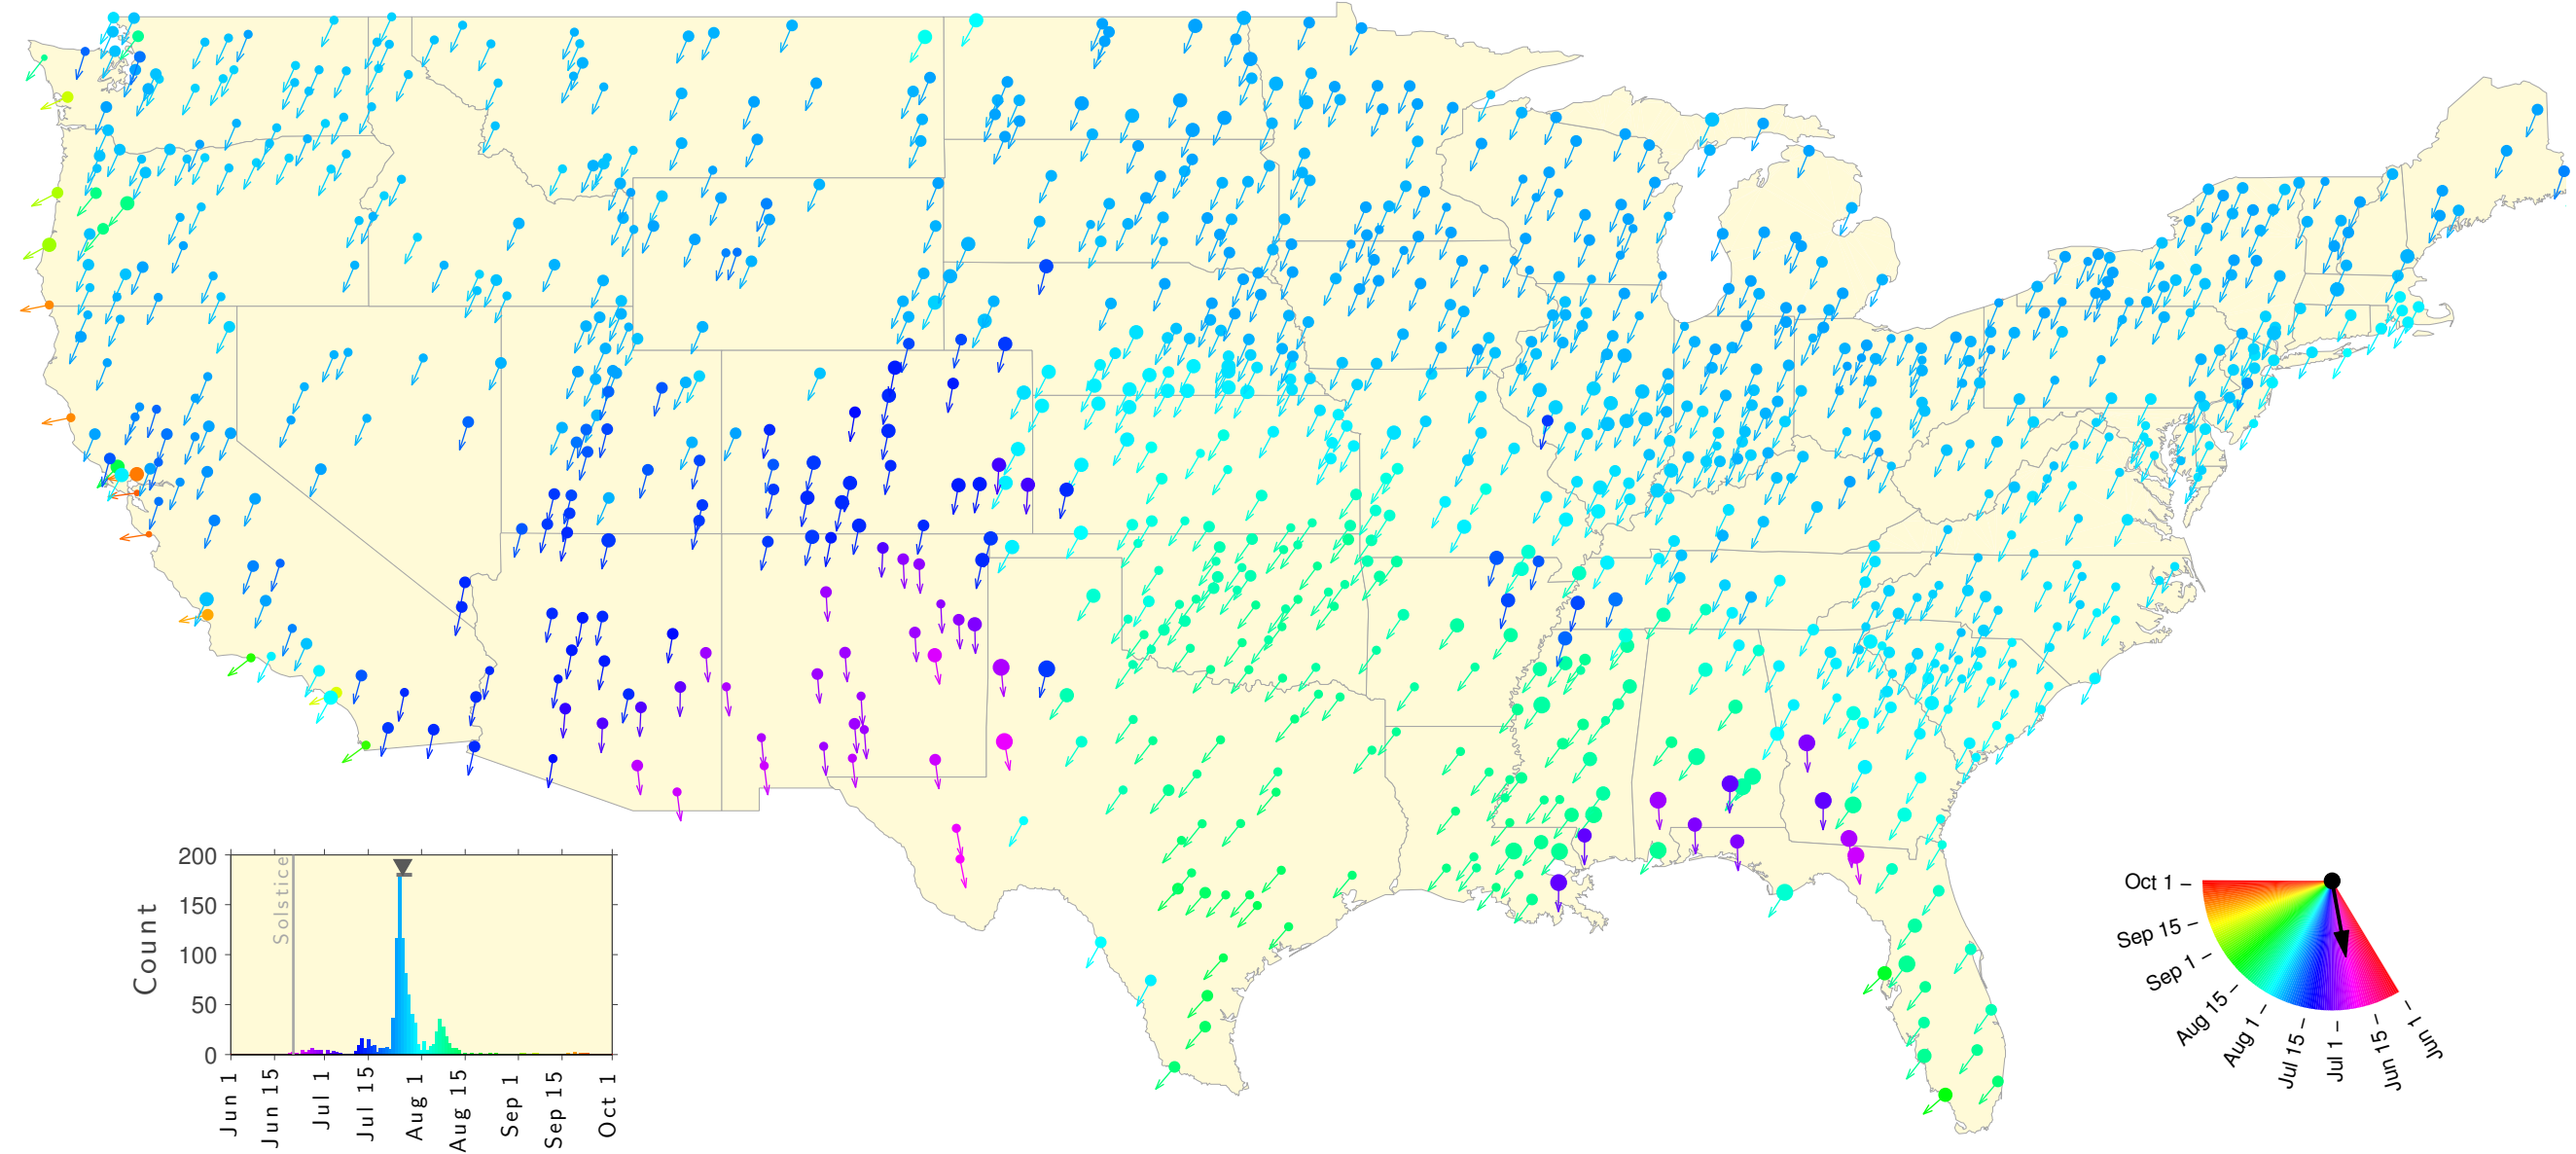

Summer Teletherm—50 year estimates: 1913 to 1962

Summer Teletherm—50 year estimates: 1914 to 1963

Summer Teletherm—50 year estimates: 1915 to 1964

Summer Teletherm—50 year estimates: 1916 to 1965

Summer Teletherm—50 year estimates: 1917 to 1966

Summer Teletherm—50 year estimates: 1918 to 1967

Summer Teletherm—50 year estimates: 1919 to 1968

Summer Teletherm—50 year estimates: 1920 to 1969

Summer Teletherm—50 year estimates: 1921 to 1970

Summer Teletherm—50 year estimates: 1922 to 1971

Summer Teletherm—50 year estimates: 1923 to 1972

Summer Teletherm—50 year estimates: 1924 to 1973

Summer Teletherm—50 year estimates: 1925 to 1974

Summer Teletherm—50 year estimates: 1926 to 1975

Summer Teletherm—50 year estimates: 1927 to 1976

Summer Teletherm—50 year estimates: 1928 to 1977

Summer Teletherm—50 year estimates: 1929 to 1978

Summer Teletherm—50 year estimates: 1930 to 1979

Summer Teletherm—50 year estimates: 1931 to 1980

Summer Teletherm—50 year estimates: 1932 to 1981