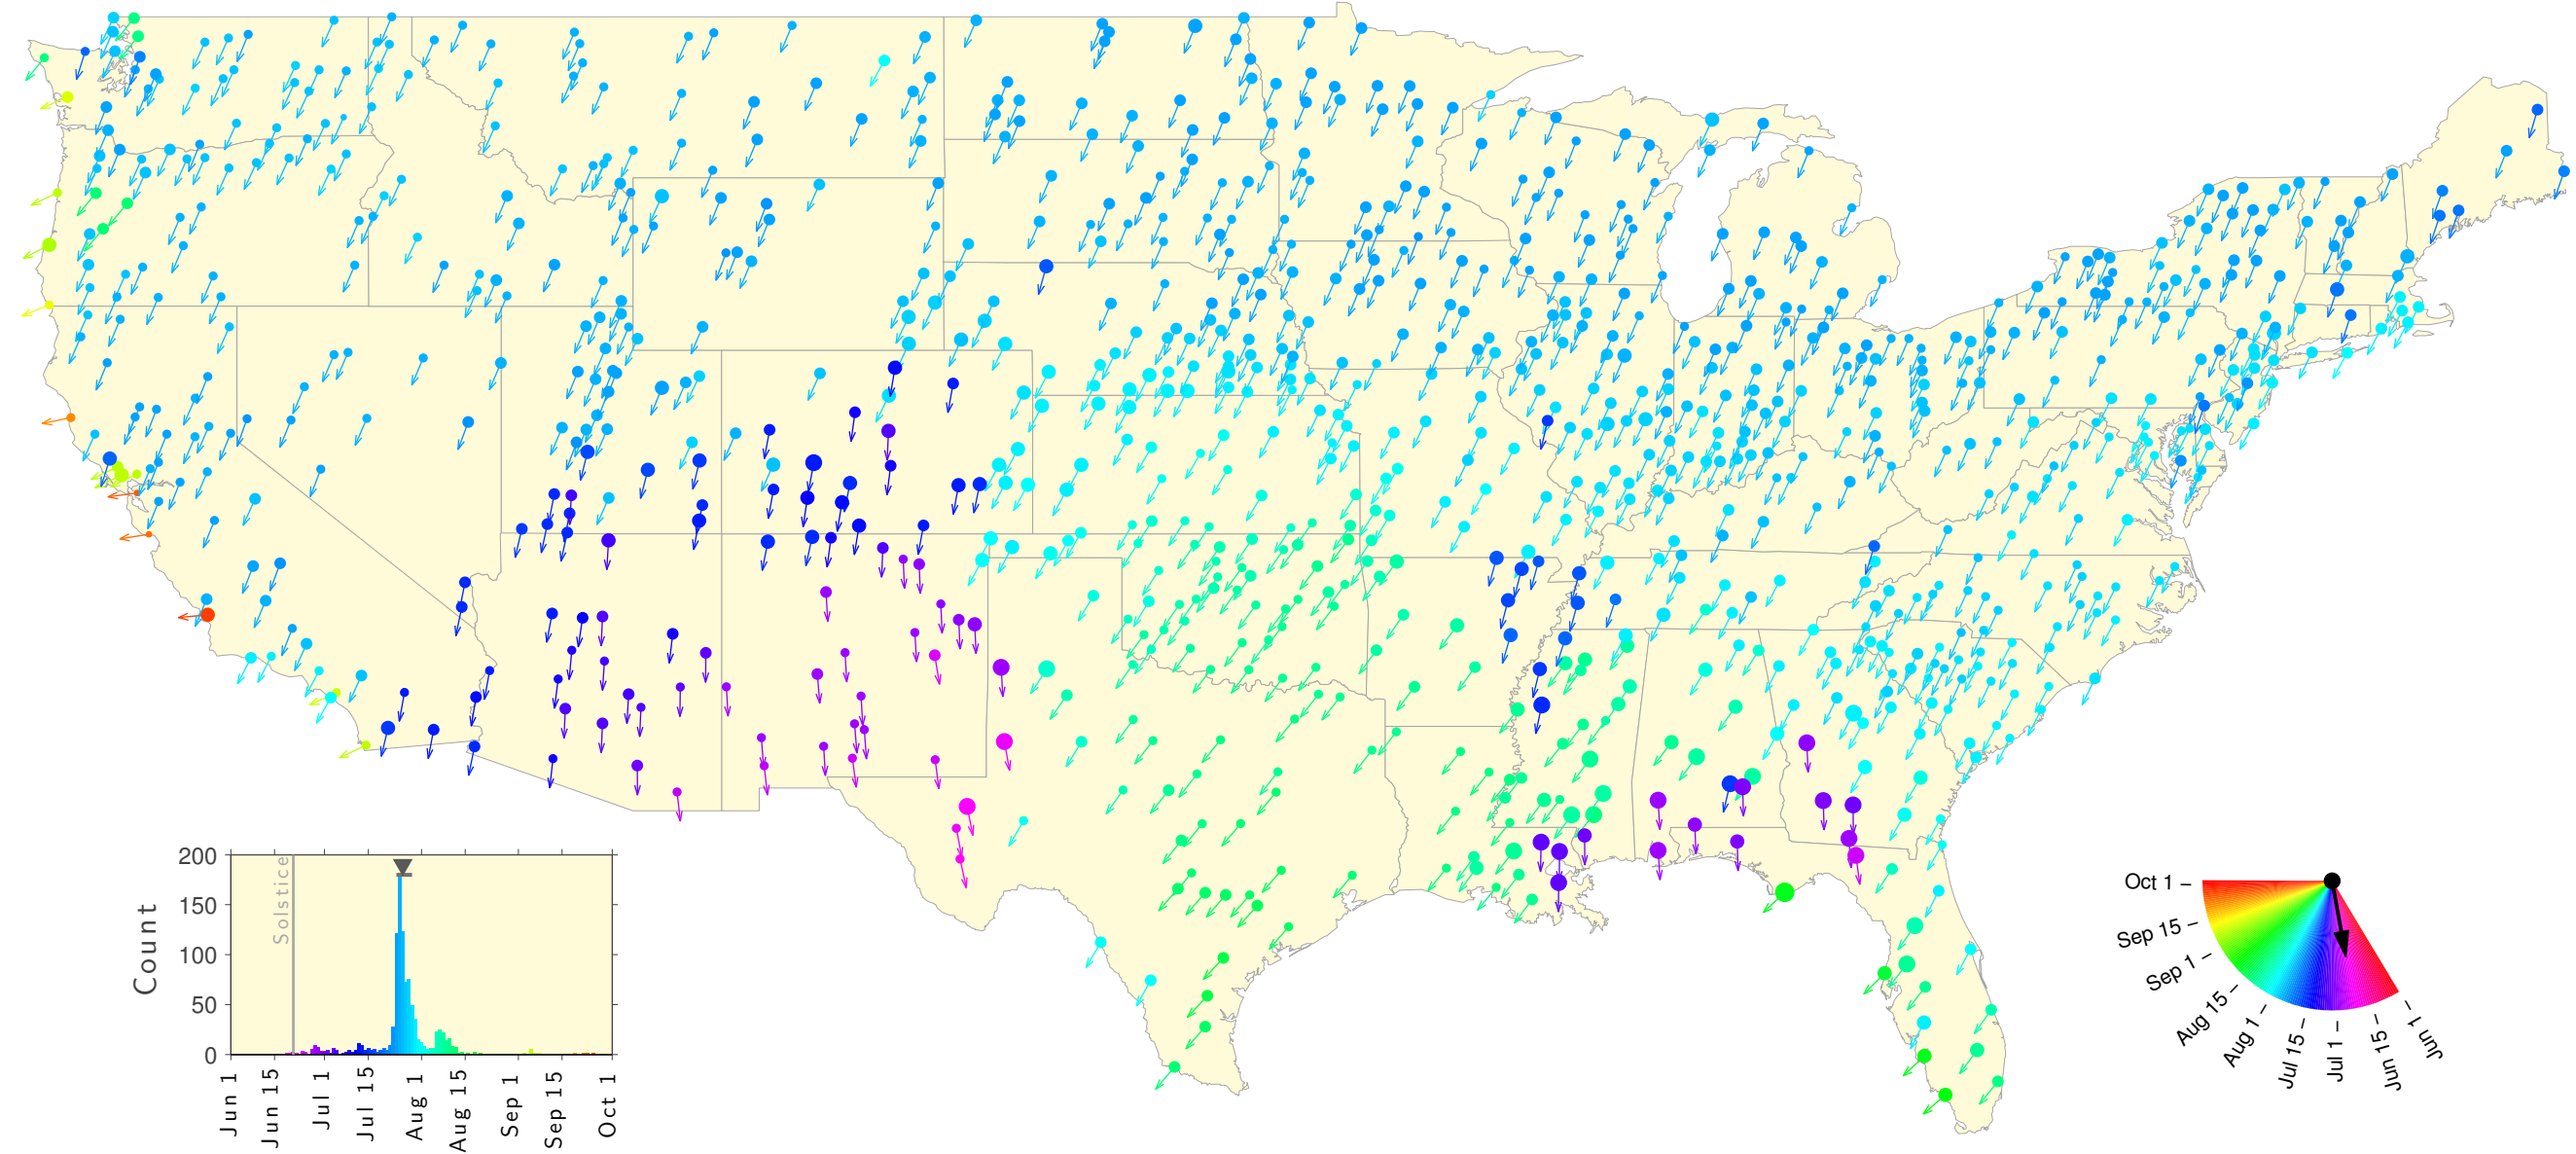

Summer Teletherm—50 year estimates: 1913 to 1962

Summer Teletherm—50 year estimates: 1914 to 1963

Summer Teletherm—50 year estimates: 1915 to 1964

Summer Teletherm—50 year estimates: 1916 to 1965

Summer Teletherm—50 year estimates: 1917 to 1966

Summer Teletherm—50 year estimates: 1918 to 1967

Summer Teletherm—50 year estimates: 1919 to 1968

Summer Teletherm—50 year estimates: 1920 to 1969

Summer Teletherm—50 year estimates: 1921 to 1970

Summer Teletherm—50 year estimates: 1922 to 1971

Summer Teletherm—50 year estimates: 1923 to 1972

Summer Teletherm—50 year estimates: 1924 to 1973

Summer Teletherm—50 year estimates: 1925 to 1974

Summer Teletherm—50 year estimates: 1926 to 1975

Summer Teletherm—50 year estimates: 1927 to 1976

Summer Teletherm—50 year estimates: 1928 to 1977

Summer Teletherm—50 year estimates: 1929 to 1978

Summer Teletherm—50 year estimates: 1930 to 1979

Summer Teletherm—50 year estimates: 1931 to 1980

Summer Teletherm—50 year estimates: 1932 to 1981