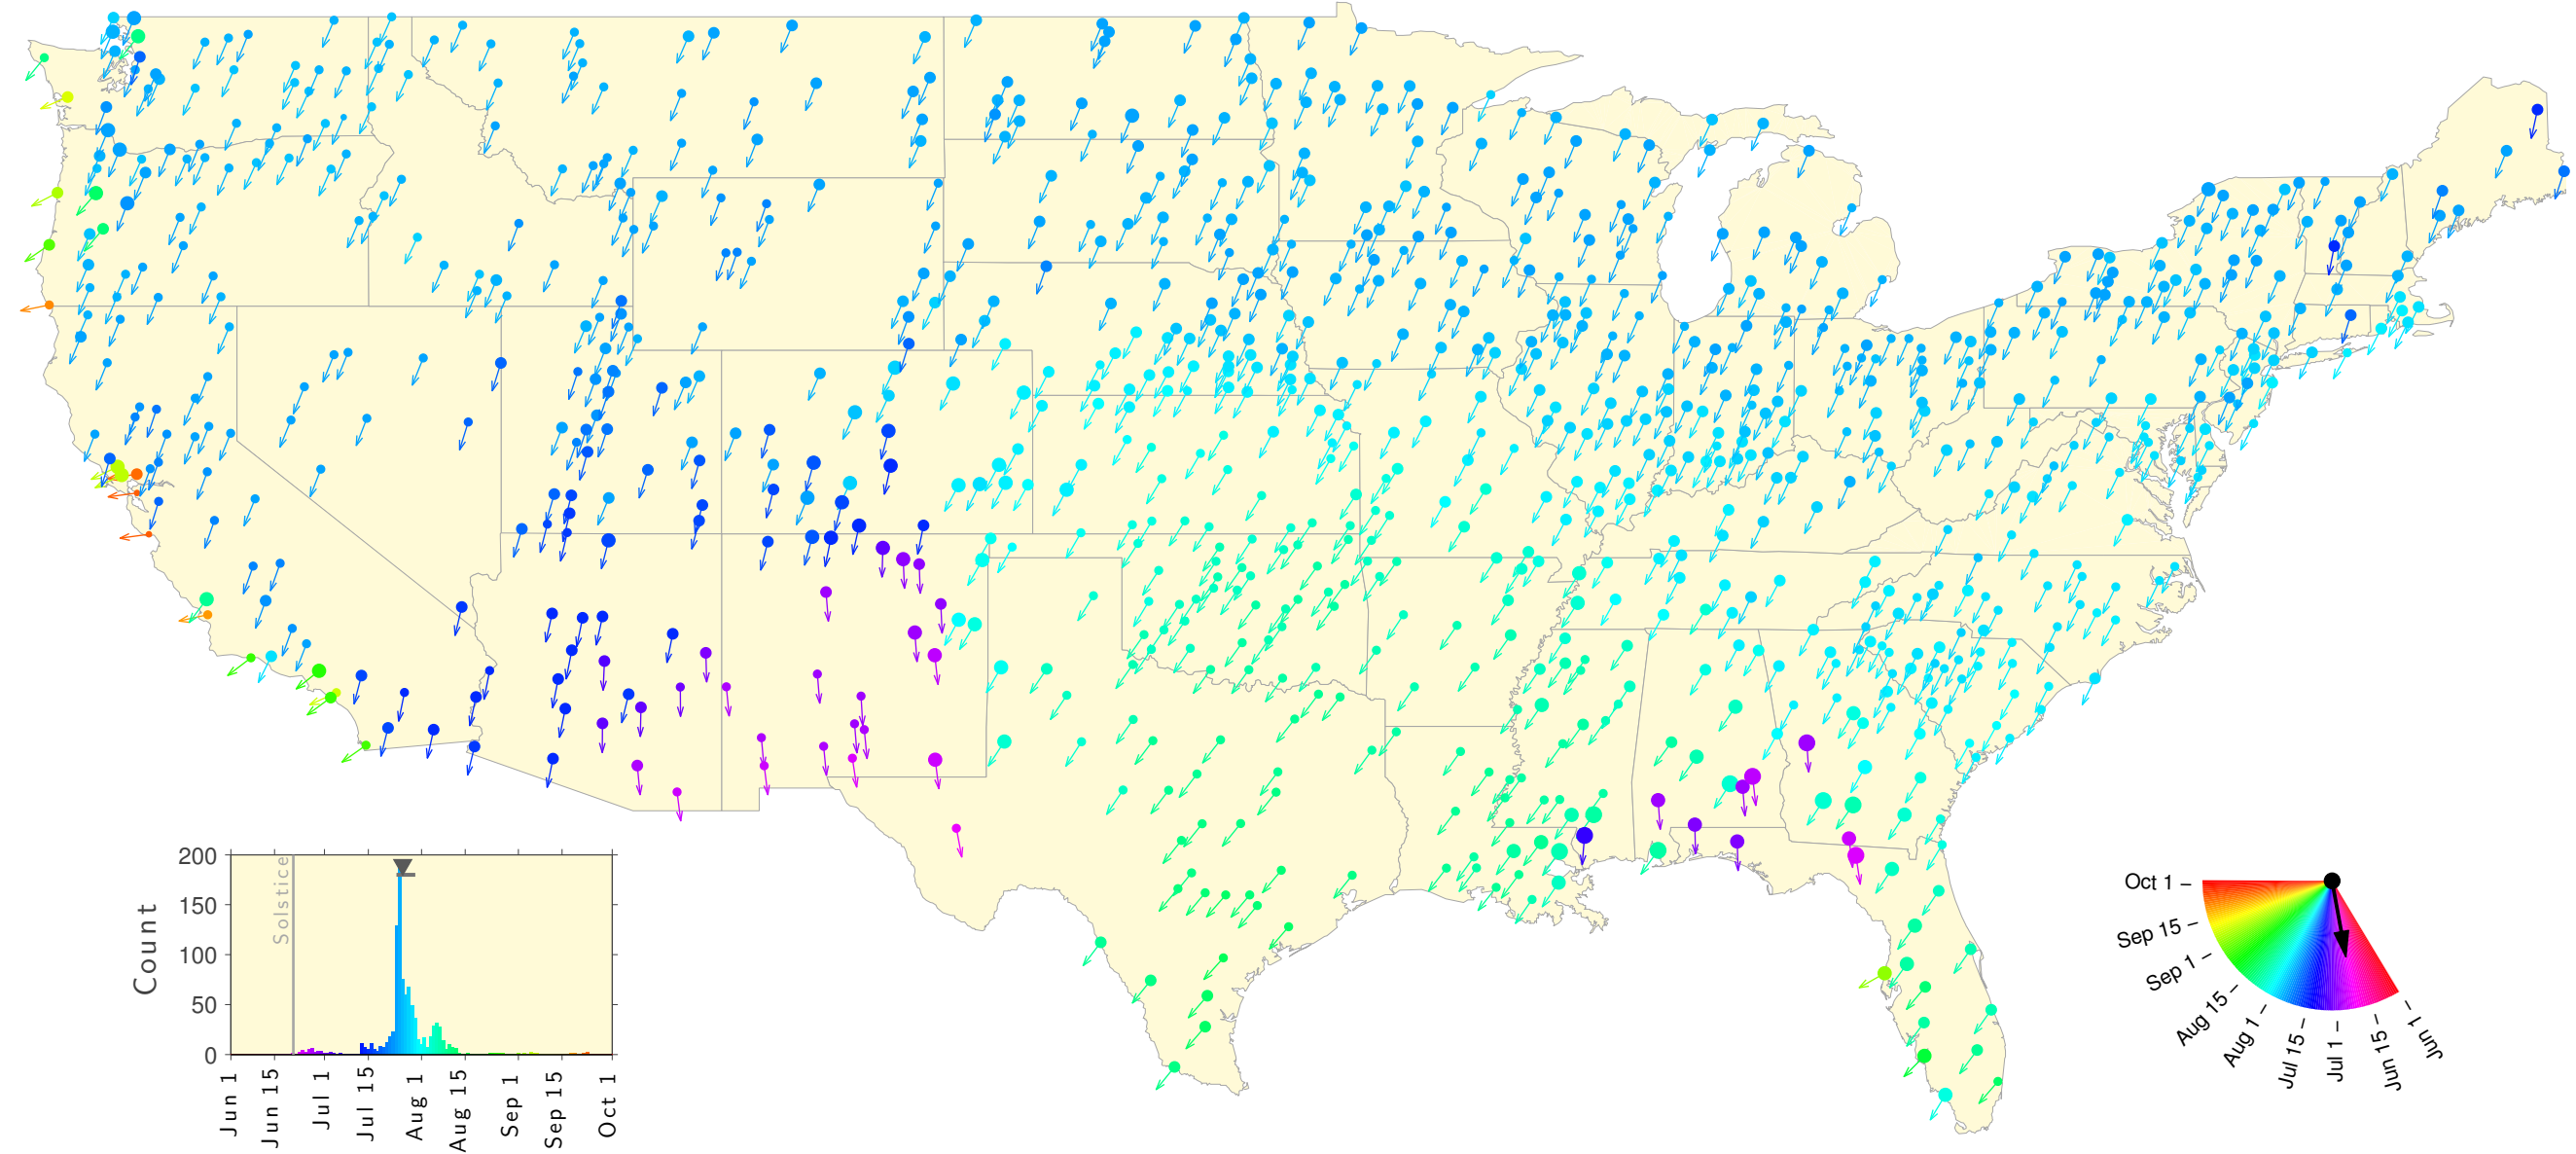

Summer Teletherm—50 year estimates: 1913 to 1962

Summer Teletherm—50 year estimates: 1914 to 1963

Summer Teletherm—50 year estimates: 1915 to 1964

Summer Teletherm—50 year estimates: 1916 to 1965

Summer Teletherm—50 year estimates: 1917 to 1966

Summer Teletherm—50 year estimates: 1918 to 1967

Summer Teletherm—50 year estimates: 1919 to 1968

Summer Teletherm—50 year estimates: 1920 to 1969

Summer Teletherm—50 year estimates: 1921 to 1970

Summer Teletherm—50 year estimates: 1922 to 1971

Summer Teletherm—50 year estimates: 1923 to 1972

Summer Teletherm—50 year estimates: 1924 to 1973

Summer Teletherm—50 year estimates: 1925 to 1974

Summer Teletherm—50 year estimates: 1926 to 1975

Summer Teletherm—50 year estimates: 1927 to 1976

Summer Teletherm—50 year estimates: 1928 to 1977

Summer Teletherm—50 year estimates: 1929 to 1978

Summer Teletherm—50 year estimates: 1930 to 1979

Summer Teletherm—50 year estimates: 1931 to 1980

Summer Teletherm—50 year estimates: 1932 to 1981