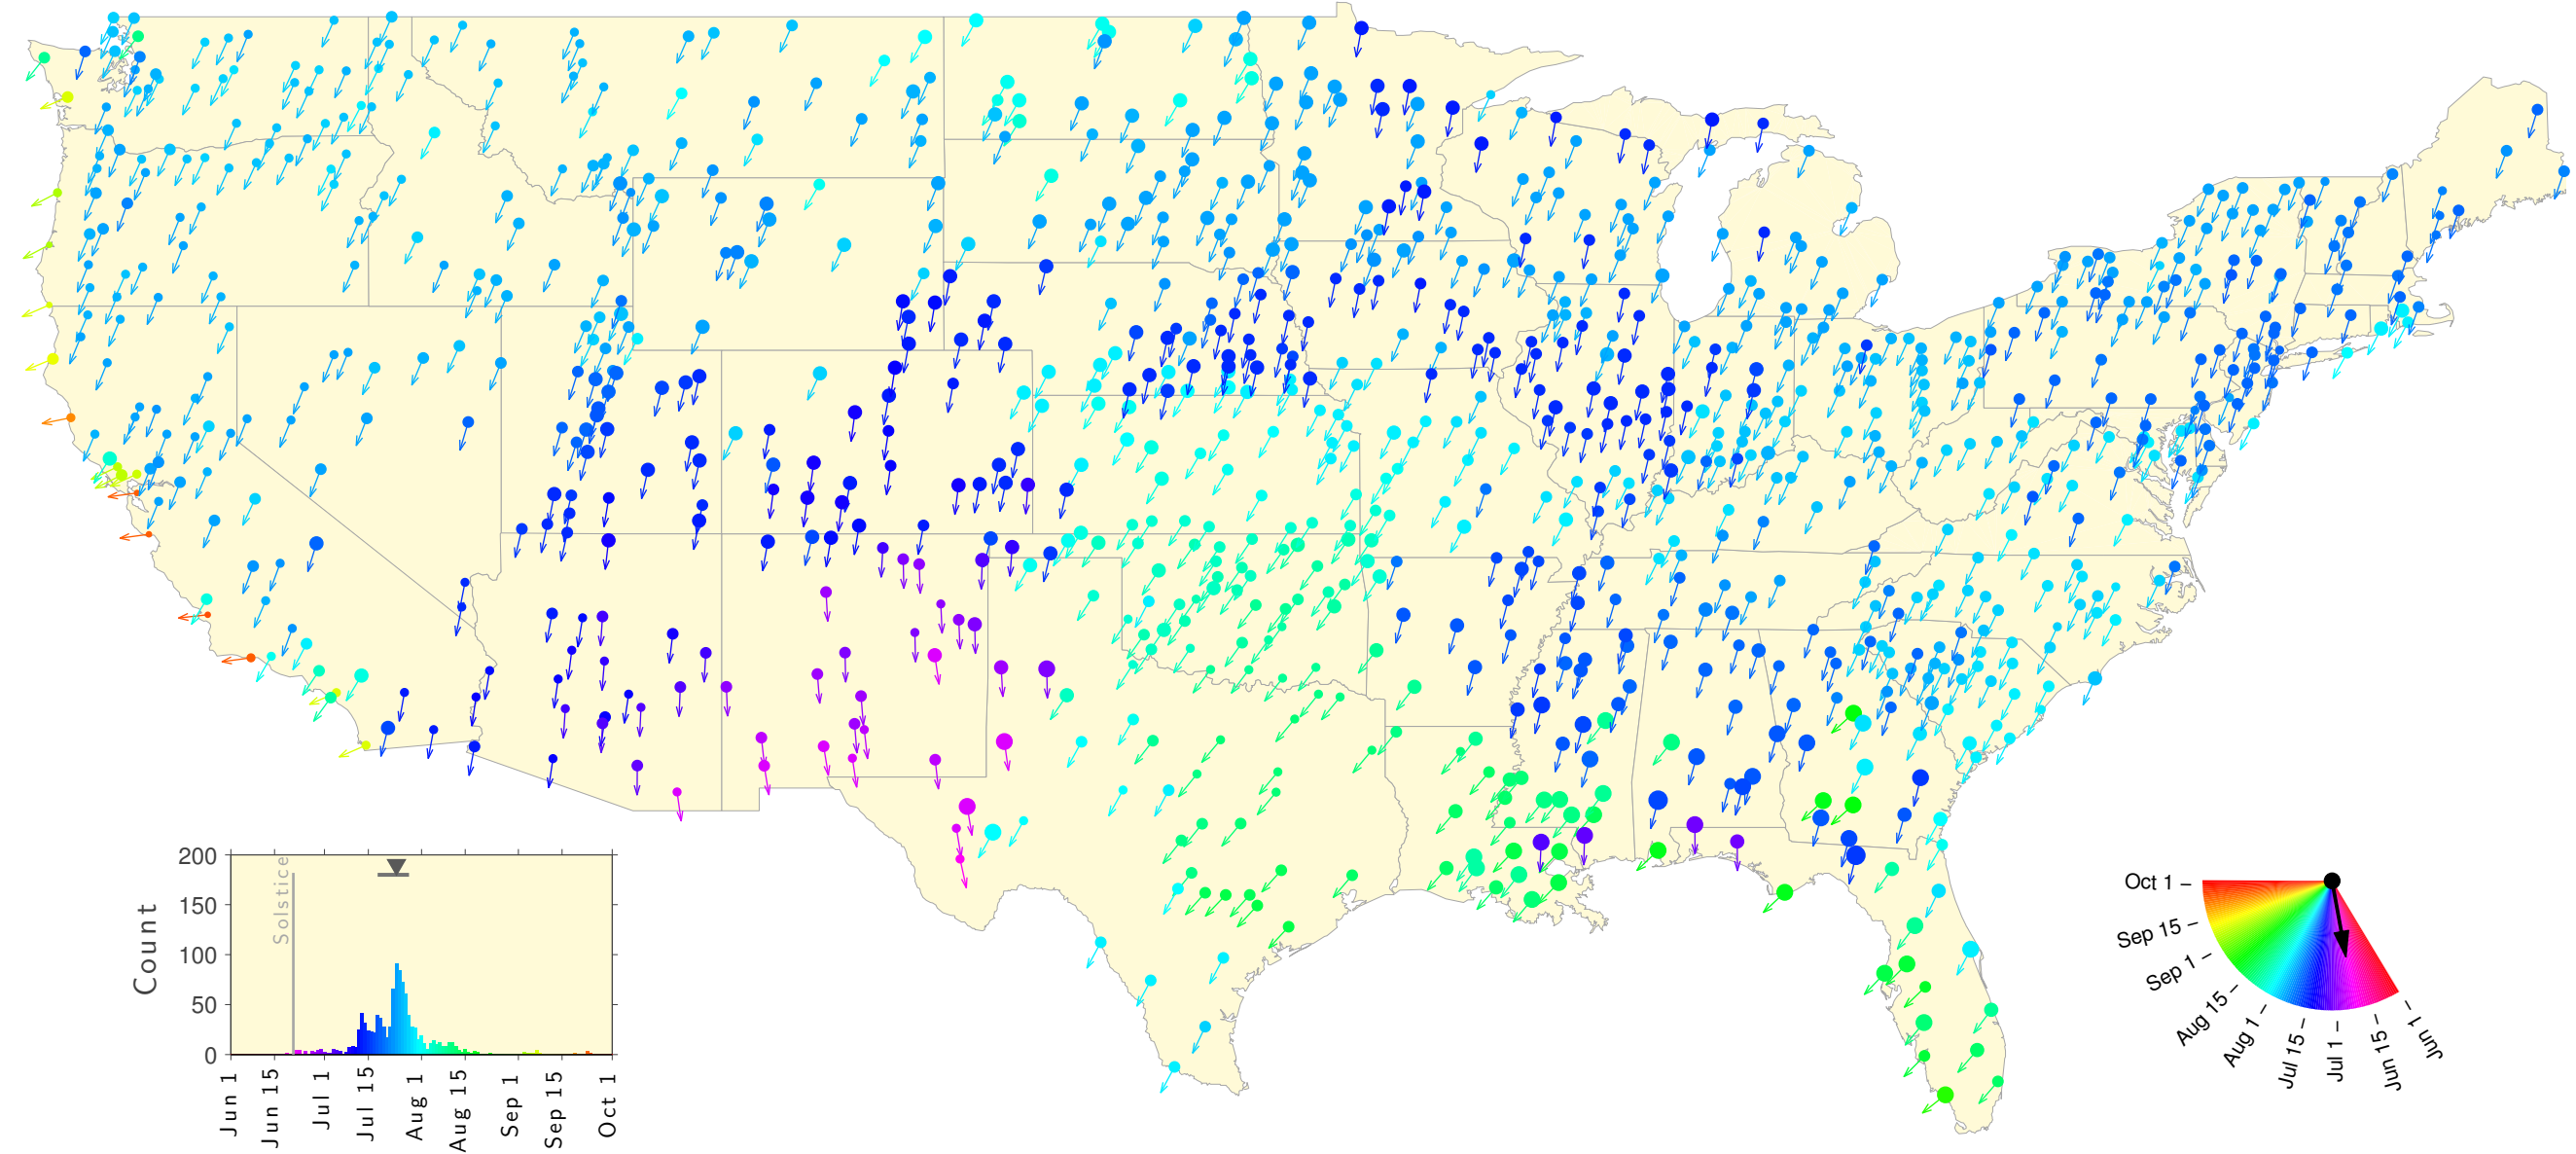

Summer Teletherm—50 year estimates: 1928 to 1977

Summer Teletherm—50 year estimates: 1929 to 1978

Summer Teletherm—50 year estimates: 1930 to 1979

Summer Teletherm—50 year estimates: 1931 to 1980

Summer Teletherm—50 year estimates: 1932 to 1981

Summer Teletherm—50 year estimates: 1933 to 1982

Summer Teletherm—50 year estimates: 1934 to 1983

Summer Teletherm—50 year estimates: 1935 to 1984

Summer Teletherm—50 year estimates: 1936 to 1985

Summer Teletherm—50 year estimates: 1937 to 1986

Summer Teletherm—50 year estimates: 1938 to 1987

Summer Teletherm—50 year estimates: 1939 to 1988

Summer Teletherm—50 year estimates: 1940 to 1989

Summer Teletherm—50 year estimates: 1941 to 1990

Summer Teletherm—50 year estimates: 1942 to 1991

Summer Teletherm—50 year estimates: 1943 to 1992

Summer Teletherm—50 year estimates: 1944 to 1993

Summer Teletherm—50 year estimates: 1945 to 1994

Summer Teletherm—50 year estimates: 1946 to 1995

Summer Teletherm—50 year estimates: 1947 to 1996