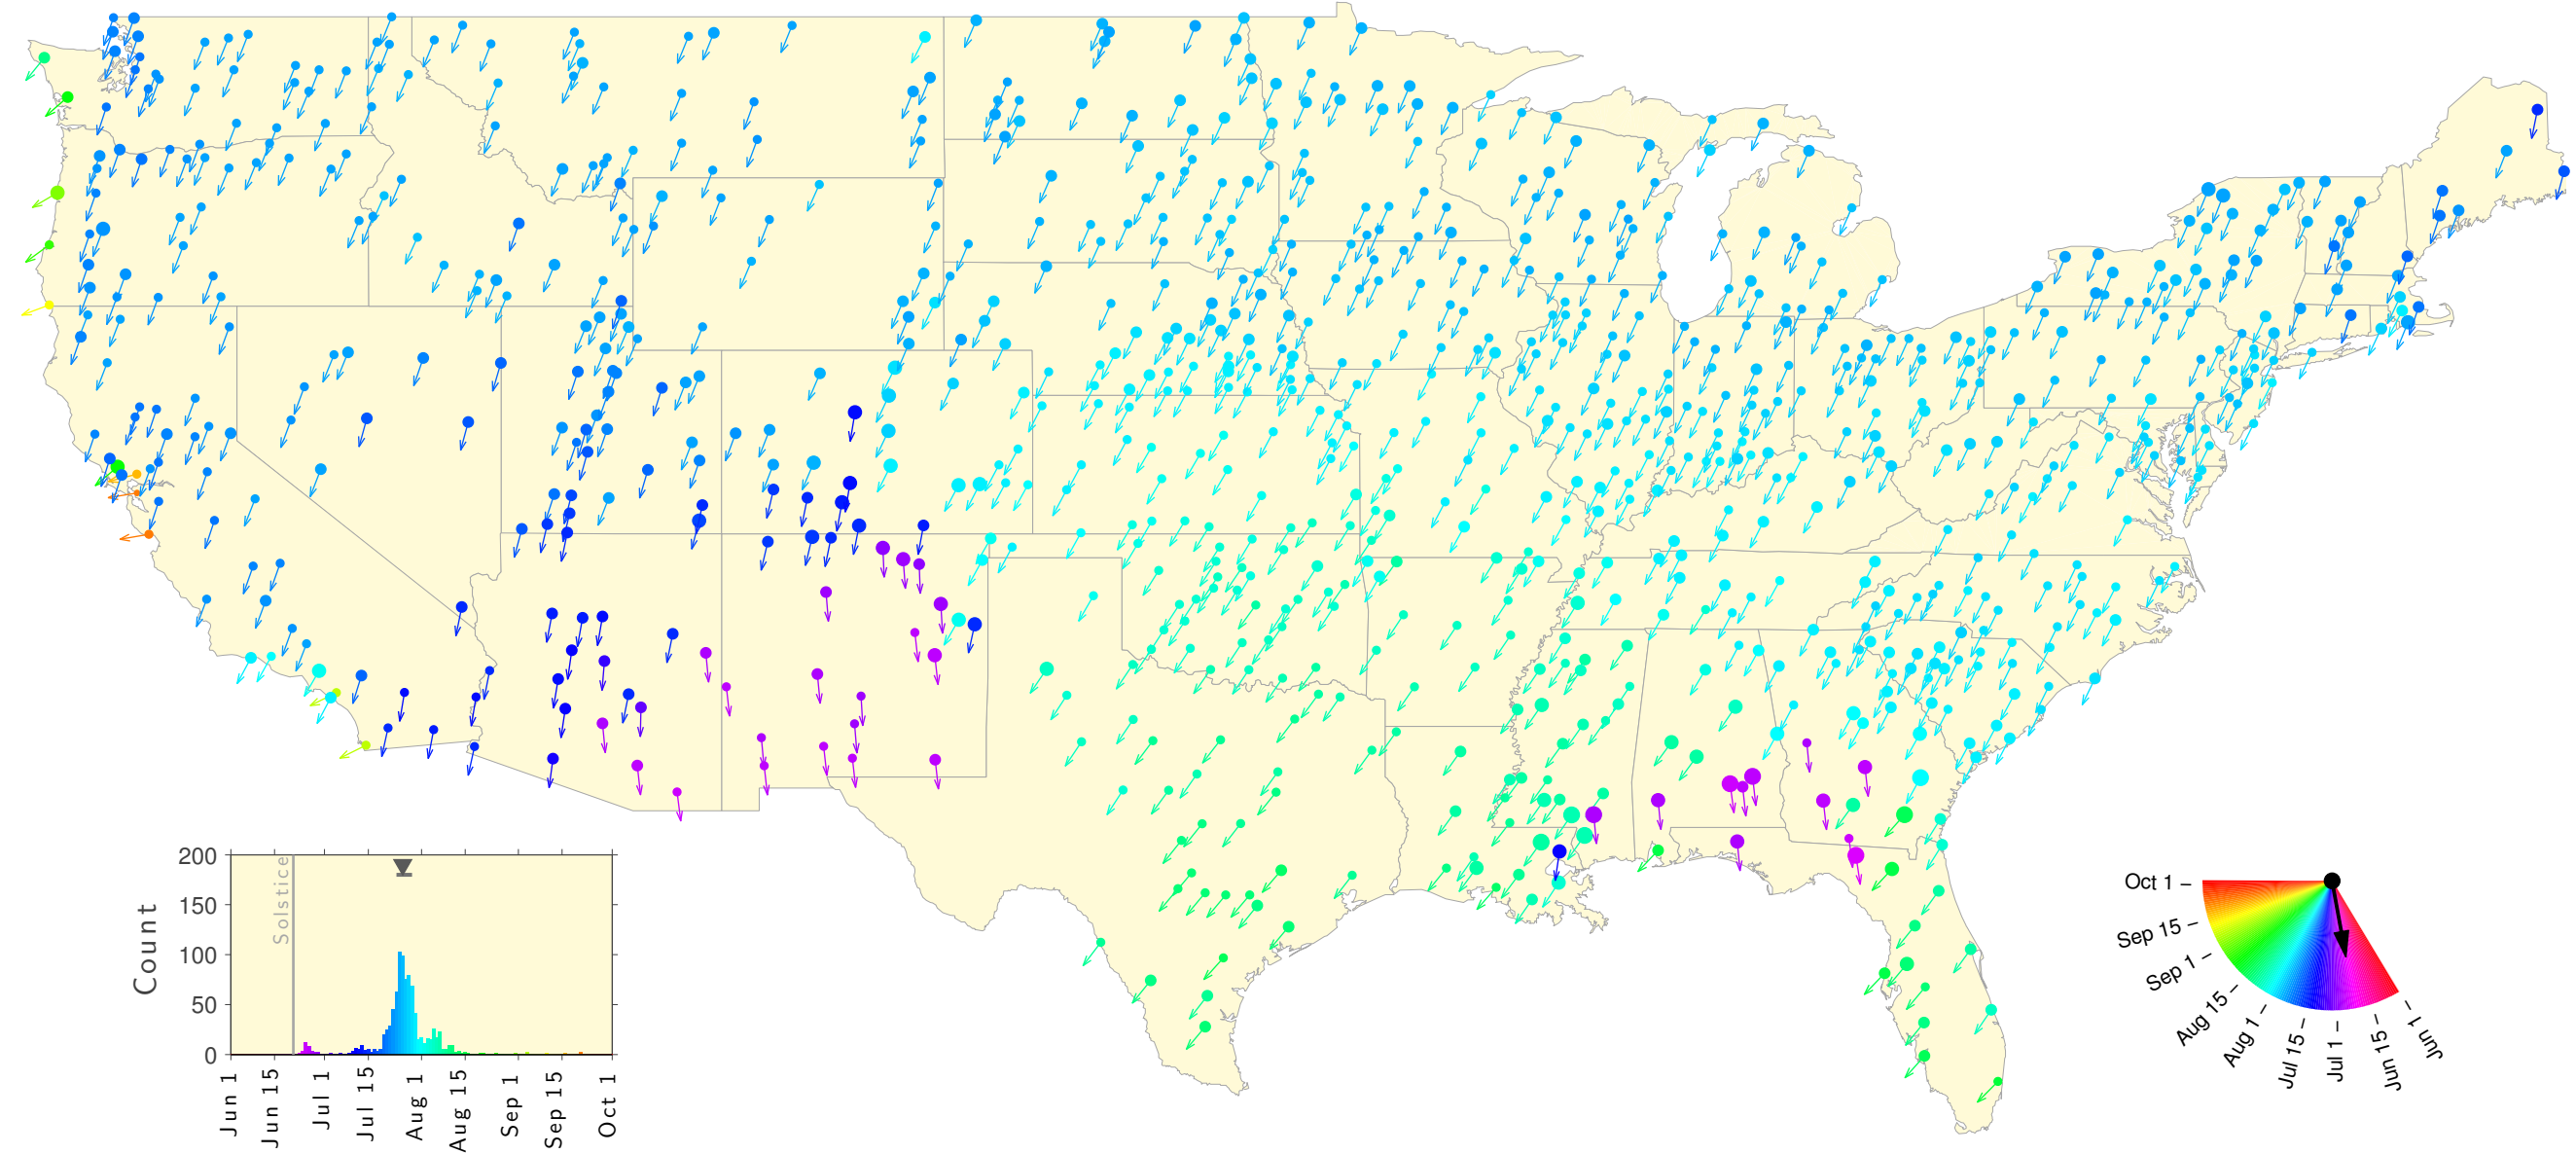

Summer Teletherm—50 year estimates: 1913 to 1962

Summer Teletherm—50 year estimates: 1914 to 1963

Summer Teletherm—50 year estimates: 1915 to 1964

Summer Teletherm—50 year estimates: 1916 to 1965

Summer Teletherm—50 year estimates: 1917 to 1966

Summer Teletherm—50 year estimates: 1918 to 1967

Summer Teletherm—50 year estimates: 1919 to 1968

Summer Teletherm—50 year estimates: 1920 to 1969

Summer Teletherm—50 year estimates: 1921 to 1970

Summer Teletherm—50 year estimates: 1922 to 1971

Summer Teletherm—50 year estimates: 1923 to 1972

Summer Teletherm—50 year estimates: 1924 to 1973

Summer Teletherm—50 year estimates: 1925 to 1974

Summer Teletherm—50 year estimates: 1926 to 1975

Summer Teletherm—50 year estimates: 1927 to 1976

Summer Teletherm—50 year estimates: 1928 to 1977

Summer Teletherm—50 year estimates: 1929 to 1978

Summer Teletherm—50 year estimates: 1930 to 1979

Summer Teletherm—50 year estimates: 1931 to 1980

Summer Teletherm—50 year estimates: 1932 to 1981