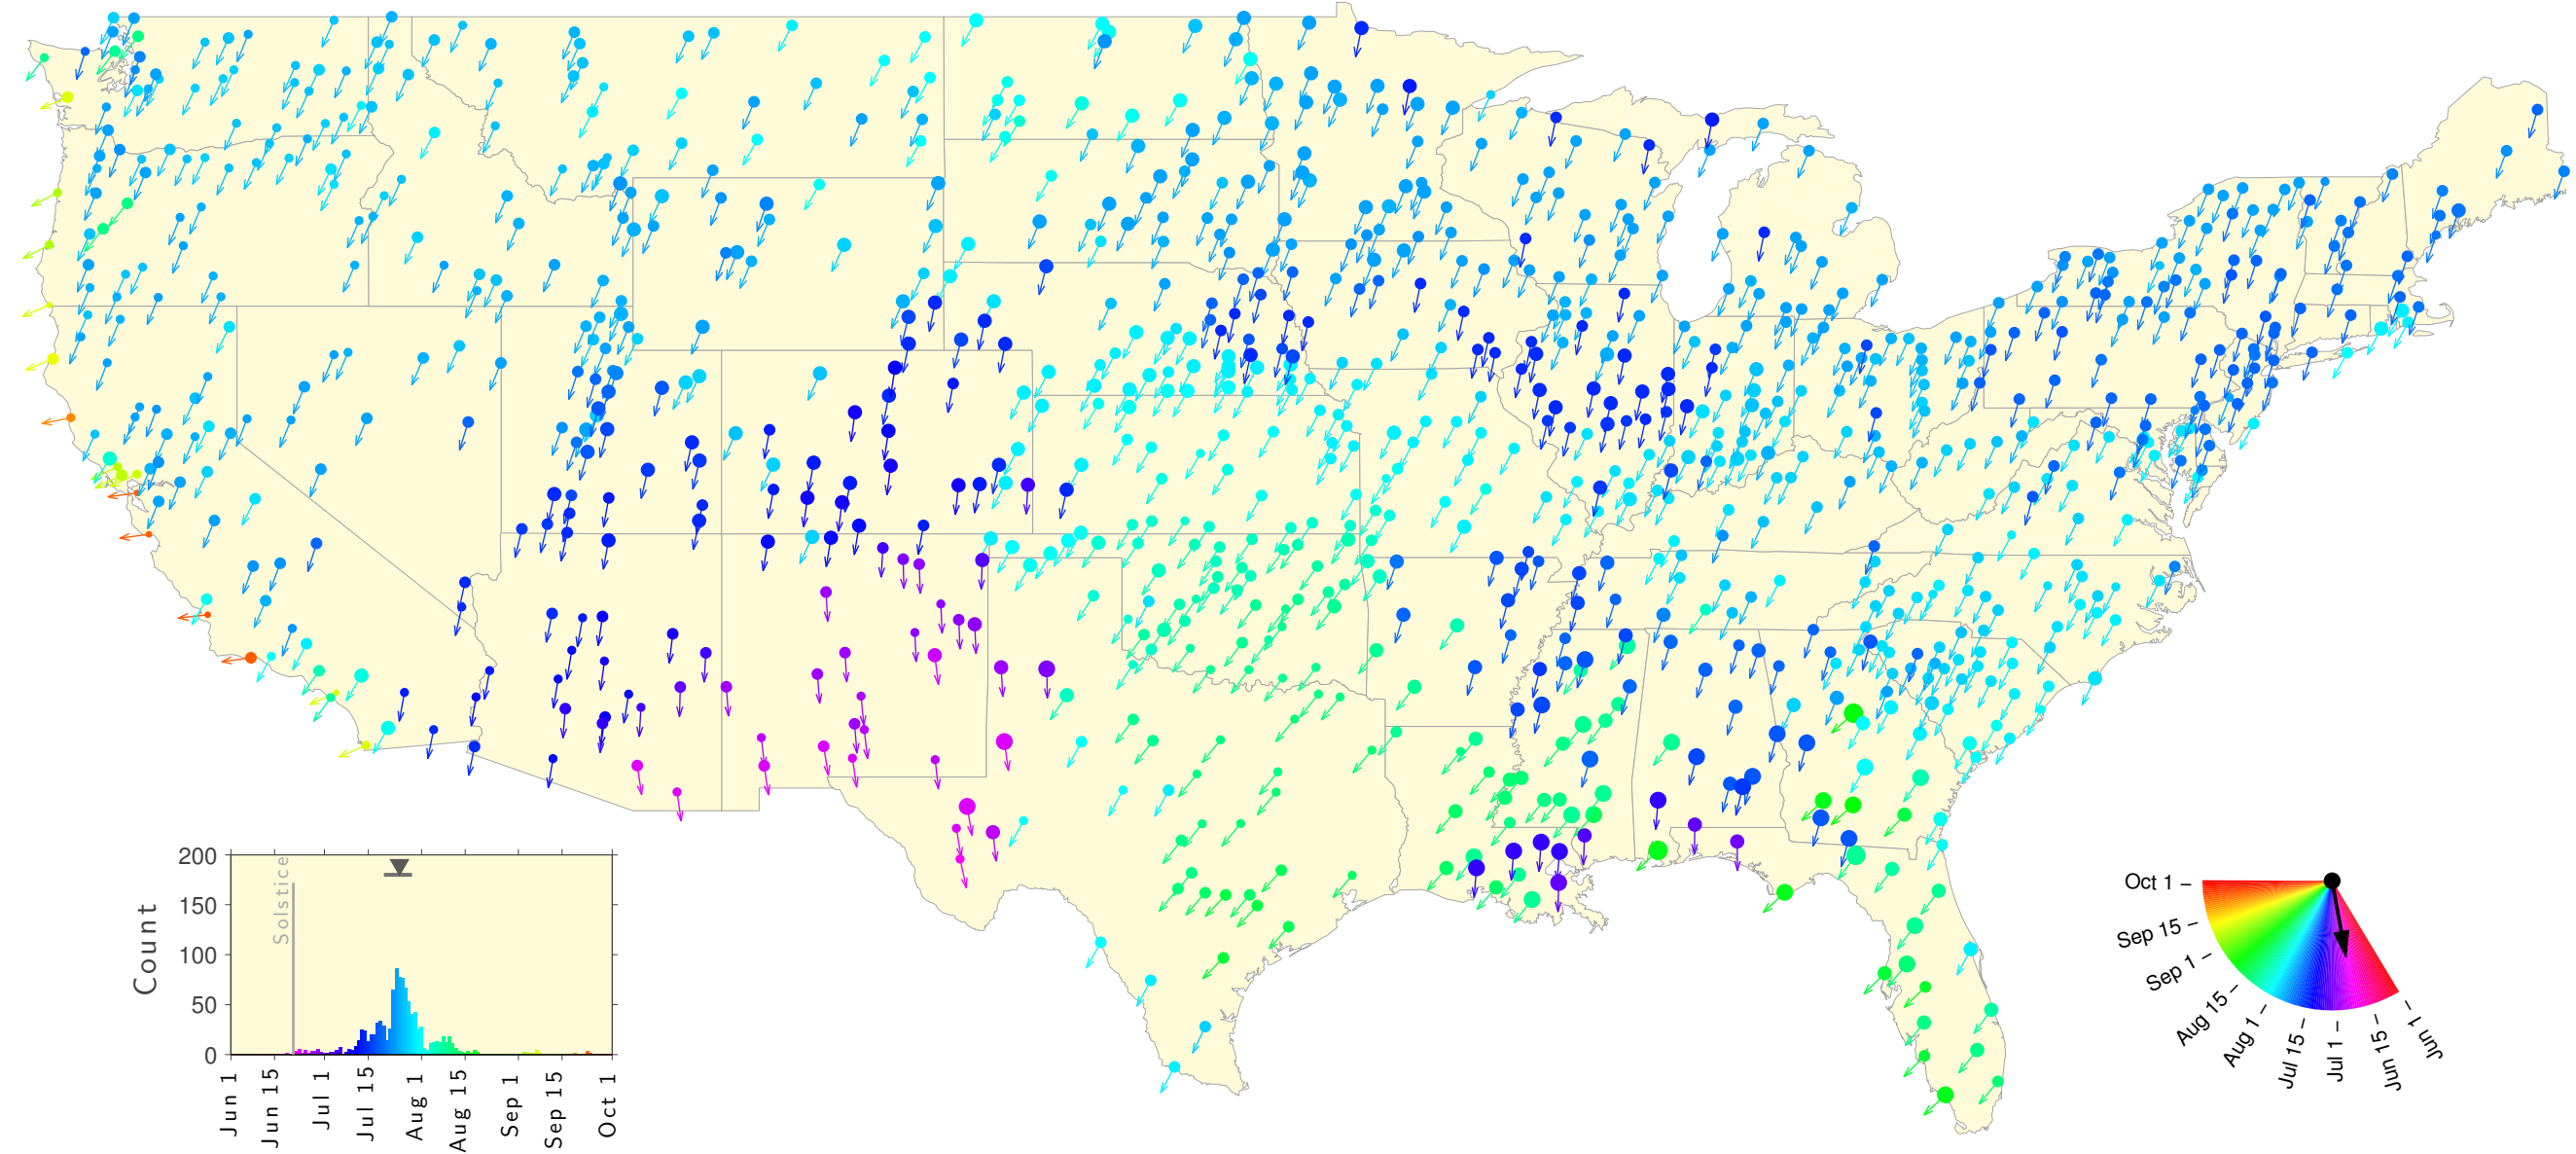

Summer Teletherm—50 year estimates: 1918 to 1967

Summer Teletherm—50 year estimates: 1919 to 1968

Summer Teletherm—50 year estimates: 1920 to 1969

Summer Teletherm—50 year estimates: 1921 to 1970

Summer Teletherm—50 year estimates: 1922 to 1971

Summer Teletherm—50 year estimates: 1923 to 1972

Summer Teletherm—50 year estimates: 1924 to 1973

Summer Teletherm—50 year estimates: 1925 to 1974

Summer Teletherm—50 year estimates: 1926 to 1975

Summer Teletherm—50 year estimates: 1927 to 1976

Summer Teletherm—50 year estimates: 1928 to 1977

Summer Teletherm—50 year estimates: 1929 to 1978

Summer Teletherm—50 year estimates: 1930 to 1979

Summer Teletherm—50 year estimates: 1931 to 1980

Summer Teletherm—50 year estimates: 1932 to 1981

Summer Teletherm—50 year estimates: 1933 to 1982

Summer Teletherm—50 year estimates: 1934 to 1983

Summer Teletherm—50 year estimates: 1935 to 1984

Summer Teletherm—50 year estimates: 1936 to 1985

Summer Teletherm—50 year estimates: 1937 to 1986