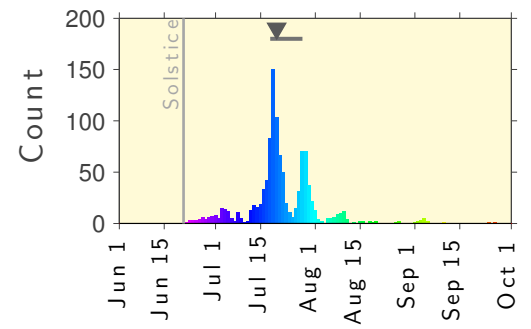

Summer Teletherm—50 year estimates: 1933 to 1982

Summer Teletherm—50 year estimates: 1934 to 1983

Summer Teletherm—50 year estimates: 1935 to 1984

Summer Teletherm—50 year estimates: 1936 to 1985

Summer Teletherm—50 year estimates: 1937 to 1986

Summer Teletherm—50 year estimates: 1938 to 1987

Summer Teletherm—50 year estimates: 1939 to 1988

Summer Teletherm—50 year estimates: 1940 to 1989

Summer Teletherm—50 year estimates: 1941 to 1990

Summer Teletherm—50 year estimates: 1942 to 1991

Summer Teletherm—50 year estimates: 1943 to 1992

Summer Teletherm—50 year estimates: 1944 to 1993

Summer Teletherm—50 year estimates: 1945 to 1994

Summer Teletherm—50 year estimates: 1946 to 1995

Summer Teletherm—50 year estimates: 1947 to 1996

Summer Teletherm—50 year estimates: 1948 to 1997

Summer Teletherm—50 year estimates: 1949 to 1998

Summer Teletherm—50 year estimates: 1950 to 1999

Summer Teletherm—50 year estimates: 1951 to 2000

Summer Teletherm—50 year estimates: 1952 to 2001