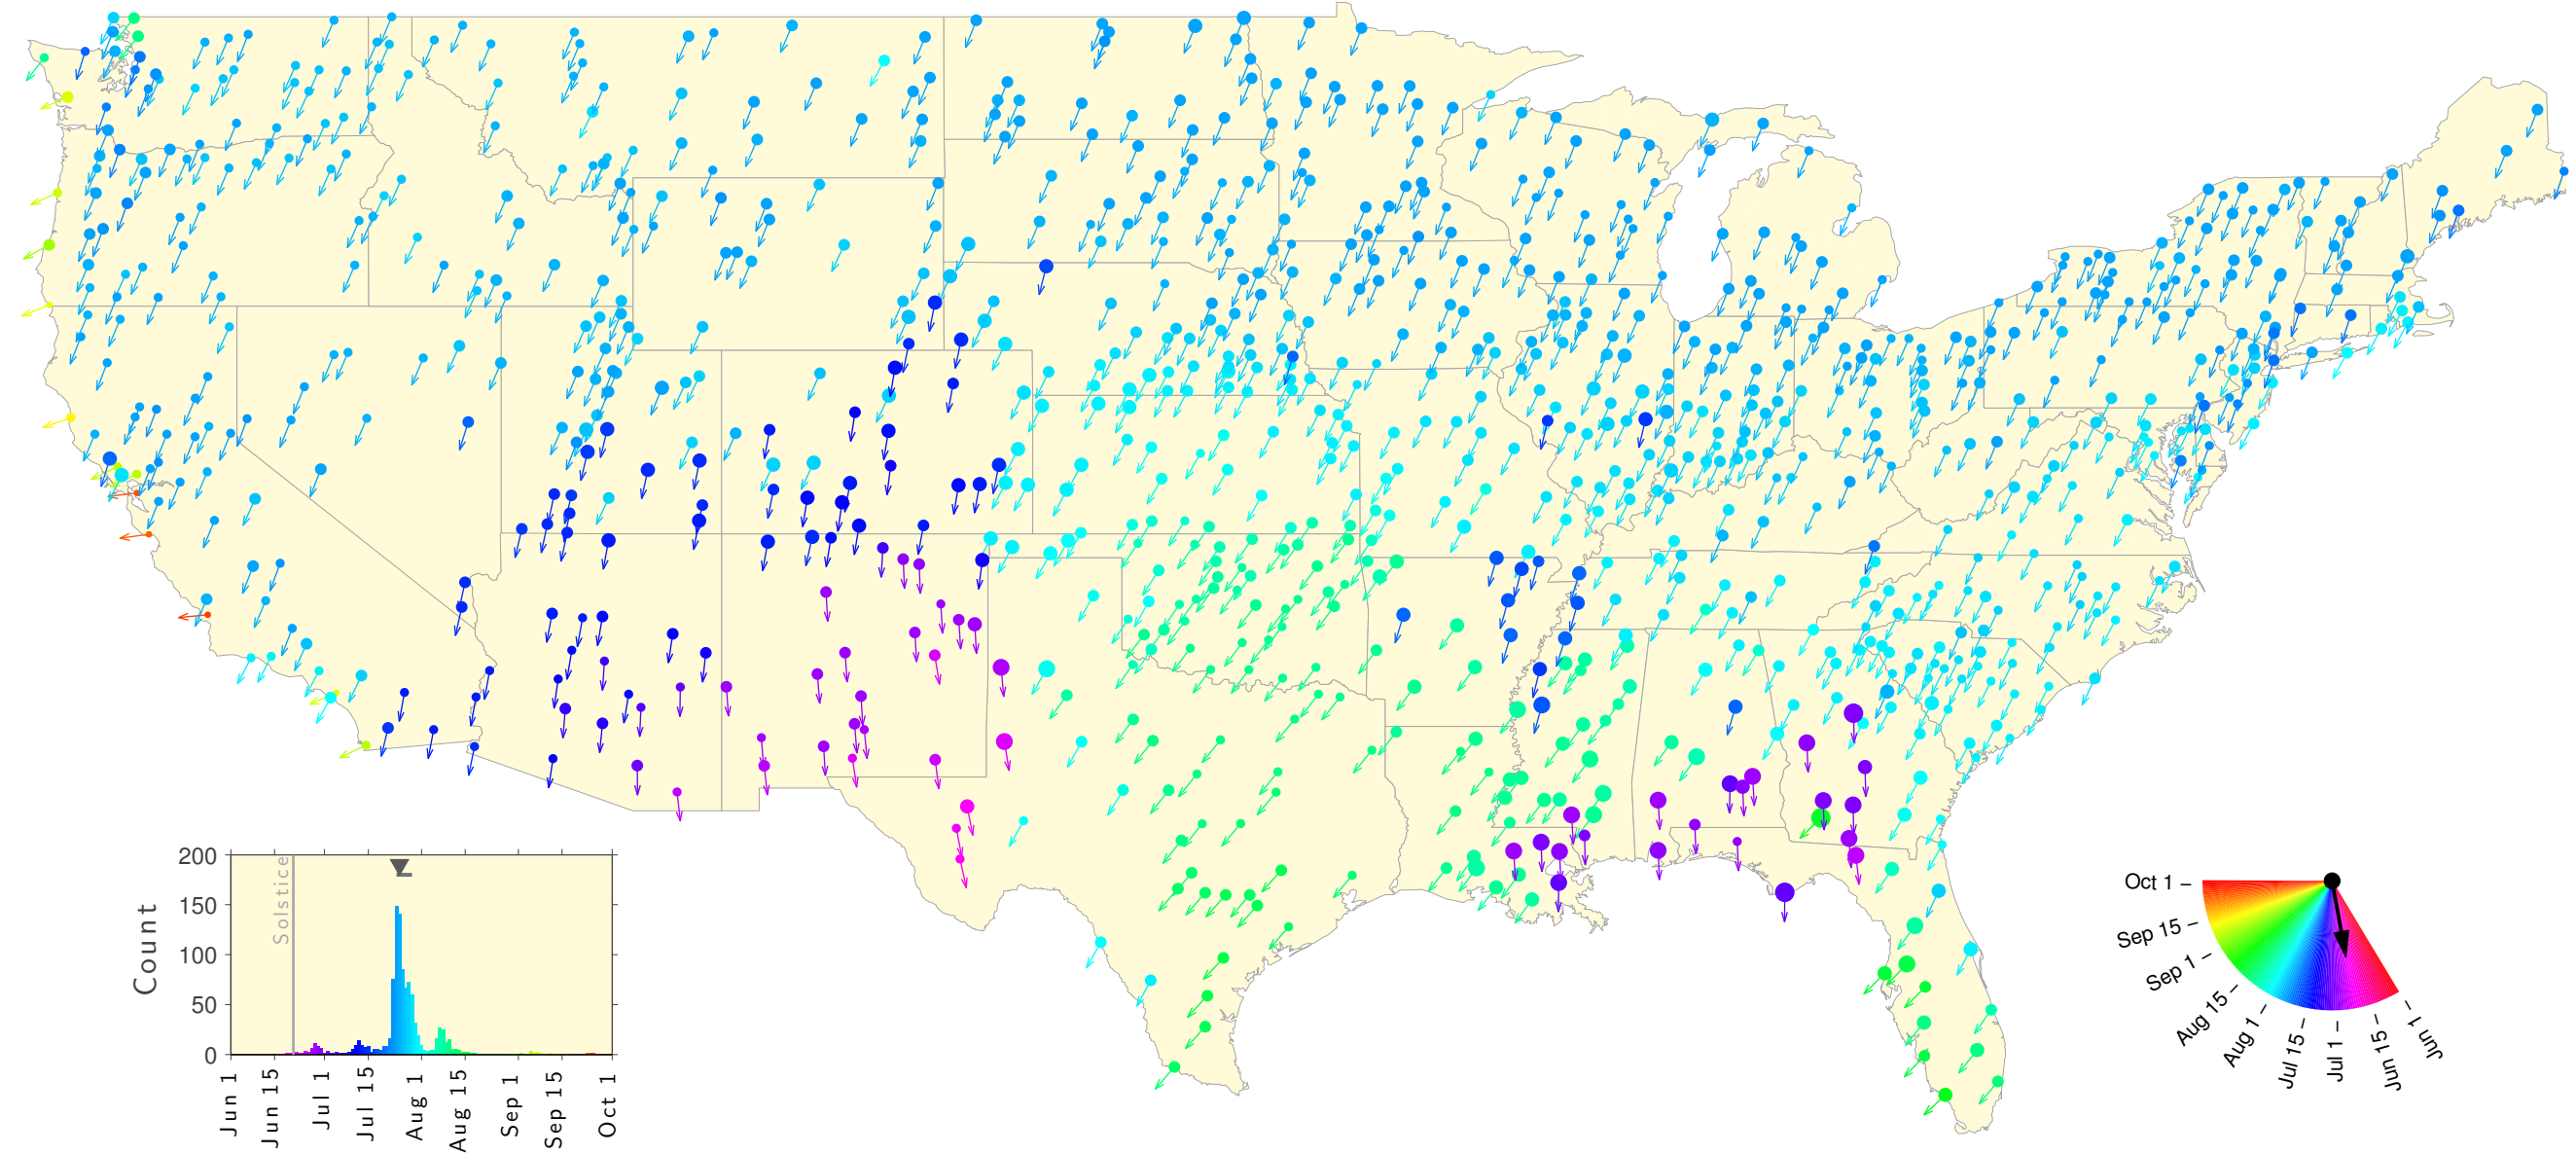

Summer Teletherm—50 year estimates: 1913 to 1962

Summer Teletherm—50 year estimates: 1914 to 1963

Summer Teletherm—50 year estimates: 1915 to 1964

Summer Teletherm—50 year estimates: 1916 to 1965

Summer Teletherm—50 year estimates: 1917 to 1966

Summer Teletherm—50 year estimates: 1918 to 1967

Summer Teletherm—50 year estimates: 1919 to 1968

Summer Teletherm—50 year estimates: 1920 to 1969

Summer Teletherm—50 year estimates: 1921 to 1970

Summer Teletherm—50 year estimates: 1922 to 1971

Summer Teletherm—50 year estimates: 1923 to 1972

Summer Teletherm—50 year estimates: 1924 to 1973

Summer Teletherm—50 year estimates: 1925 to 1974

Summer Teletherm—50 year estimates: 1926 to 1975

Summer Teletherm—50 year estimates: 1927 to 1976

Summer Teletherm—50 year estimates: 1928 to 1977

Summer Teletherm—50 year estimates: 1929 to 1978

Summer Teletherm—50 year estimates: 1930 to 1979

Summer Teletherm—50 year estimates: 1931 to 1980

Summer Teletherm—50 year estimates: 1932 to 1981