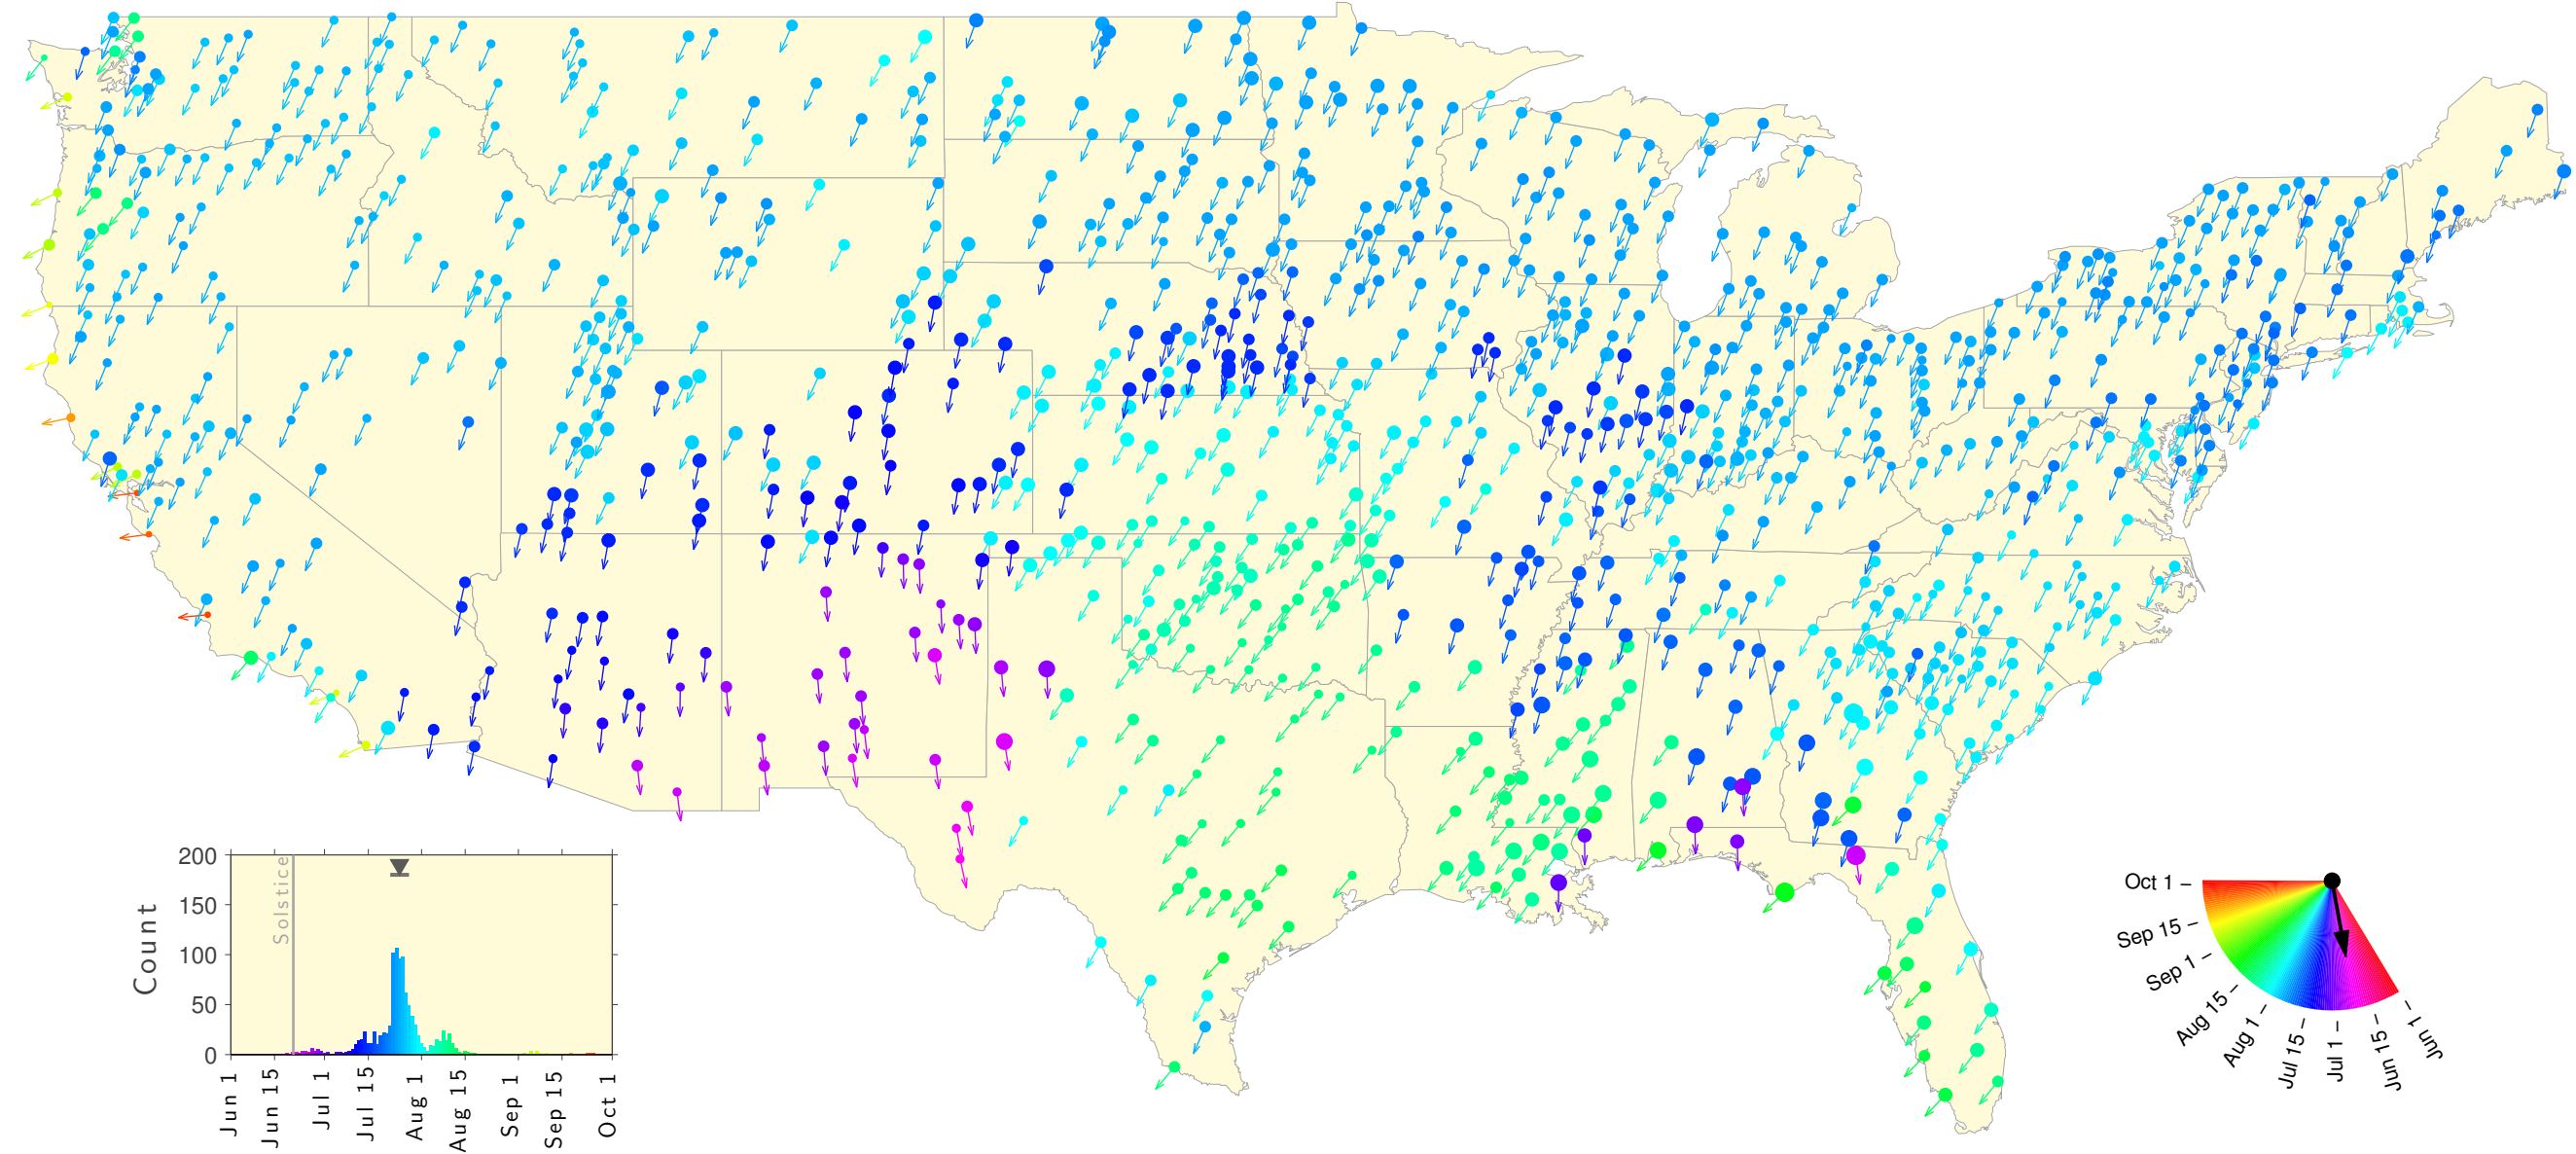

Summer Teletherm—50 year estimates: 1918 to 1967

Summer Teletherm—50 year estimates: 1919 to 1968

Summer Teletherm—50 year estimates: 1920 to 1969

Summer Teletherm—50 year estimates: 1921 to 1970

Summer Teletherm—50 year estimates: 1922 to 1971

Summer Teletherm—50 year estimates: 1923 to 1972

Summer Teletherm—50 year estimates: 1924 to 1973

Summer Teletherm—50 year estimates: 1925 to 1974

Summer Teletherm—50 year estimates: 1926 to 1975

Summer Teletherm—50 year estimates: 1927 to 1976

Summer Teletherm—50 year estimates: 1928 to 1977

Summer Teletherm—50 year estimates: 1929 to 1978

Summer Teletherm—50 year estimates: 1930 to 1979

Summer Teletherm—50 year estimates: 1931 to 1980

Summer Teletherm—50 year estimates: 1932 to 1981

Summer Teletherm—50 year estimates: 1933 to 1982

Summer Teletherm—50 year estimates: 1934 to 1983

Summer Teletherm—50 year estimates: 1935 to 1984

Summer Teletherm—50 year estimates: 1936 to 1985

Summer Teletherm—50 year estimates: 1937 to 1986