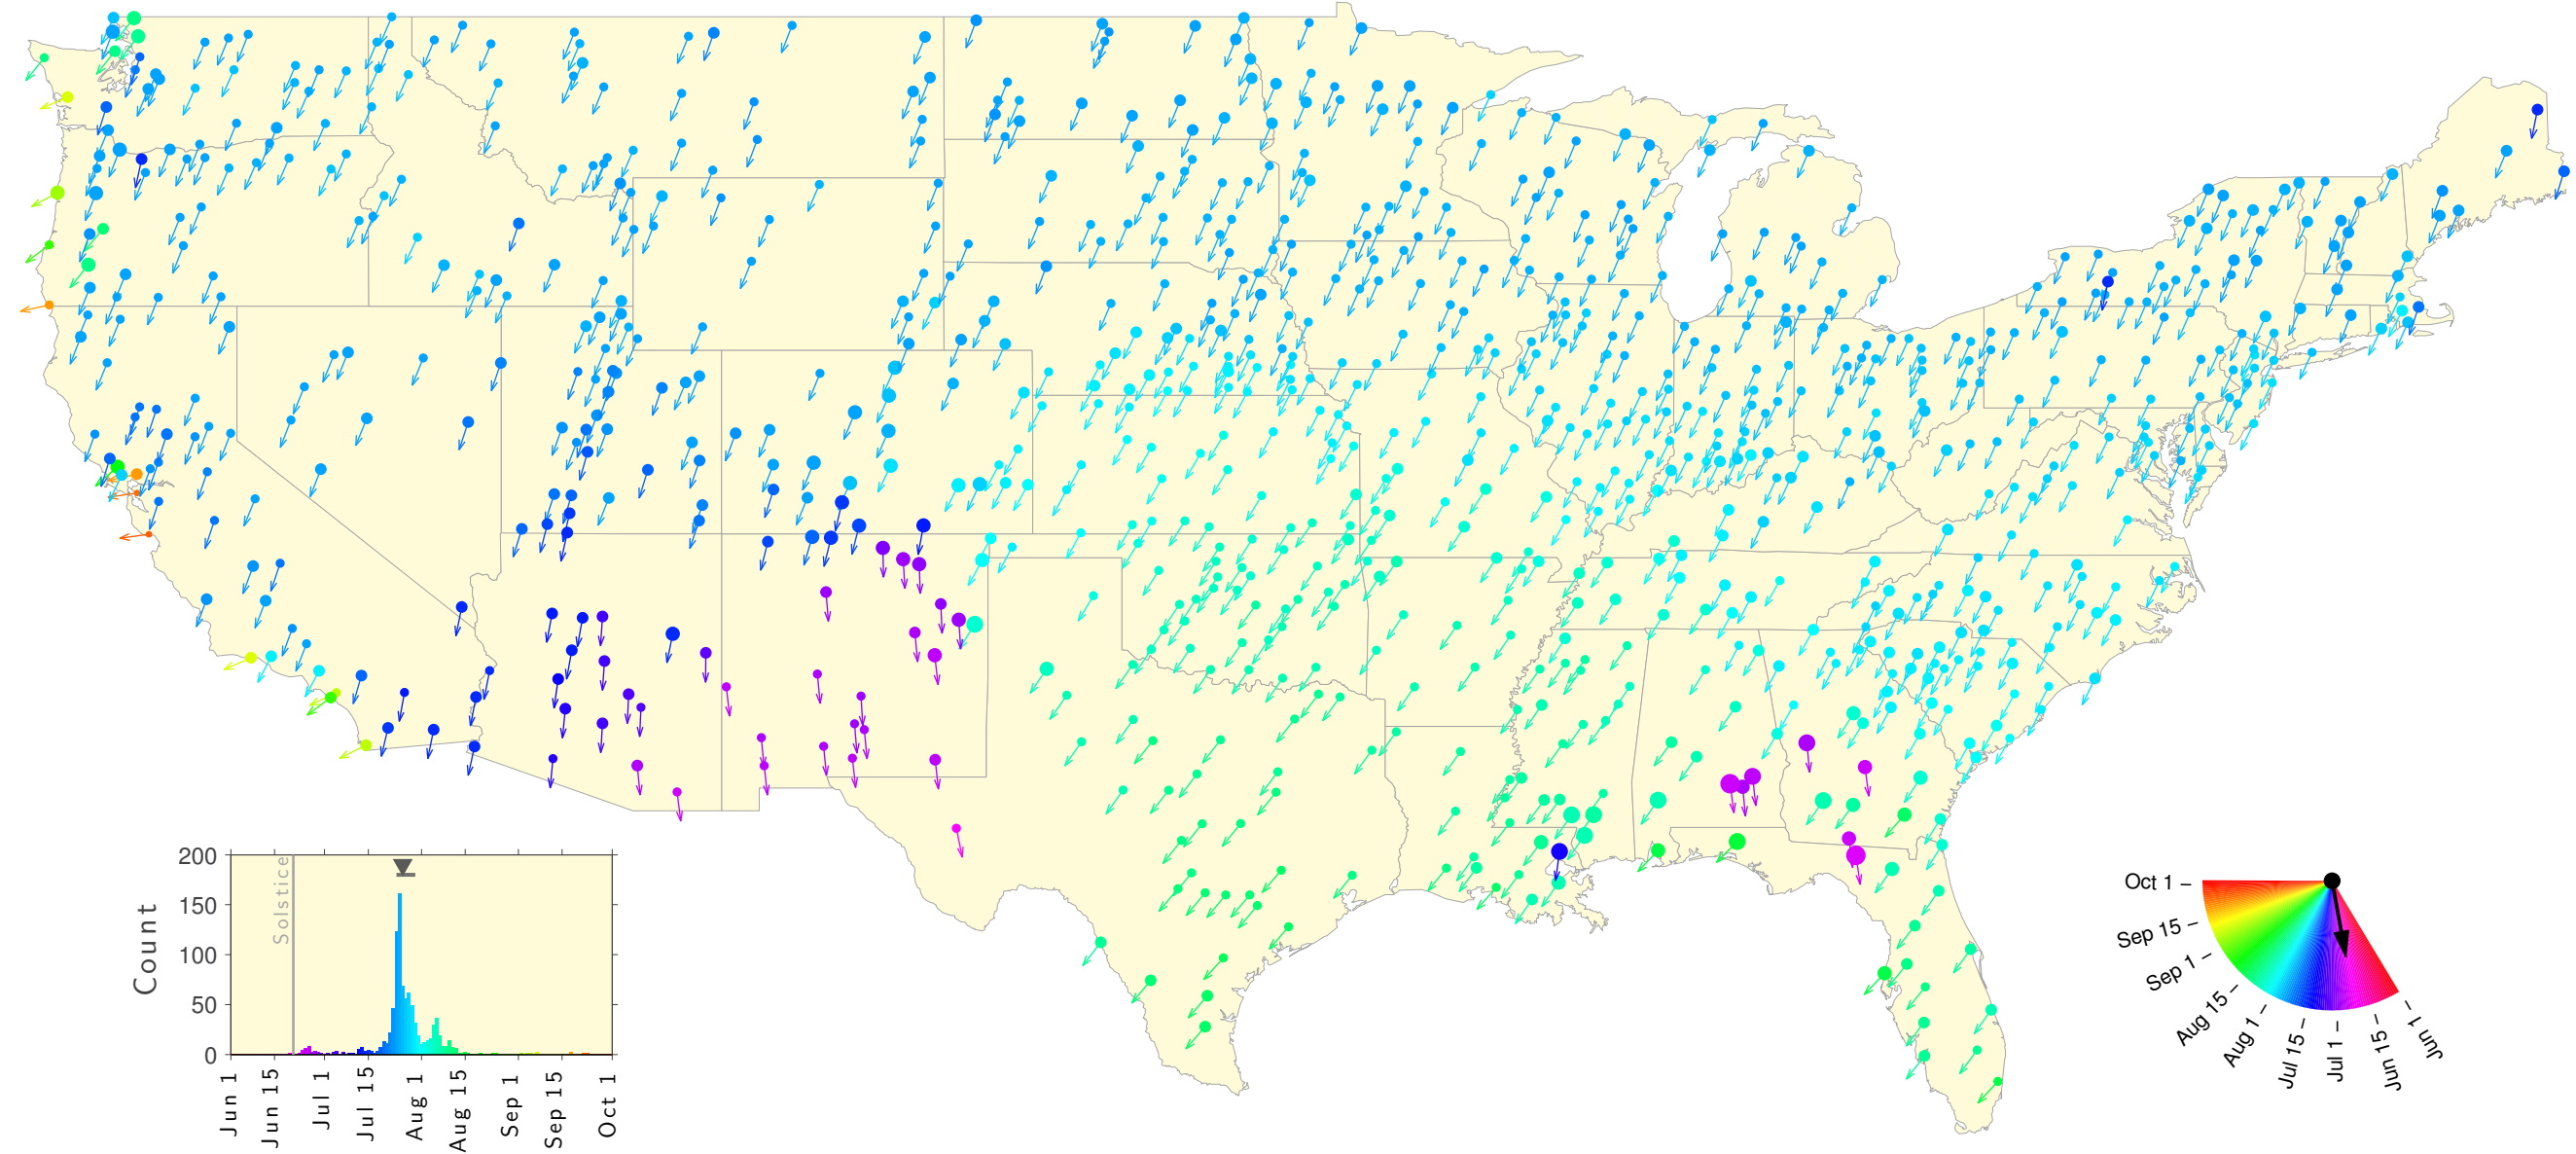

Summer Teletherm—50 year estimates: 1913 to 1962

Summer Teletherm—50 year estimates: 1914 to 1963

Summer Teletherm—50 year estimates: 1915 to 1964

Summer Teletherm—50 year estimates: 1916 to 1965

Summer Teletherm—50 year estimates: 1917 to 1966

Summer Teletherm—50 year estimates: 1918 to 1967

Summer Teletherm—50 year estimates: 1919 to 1968

Summer Teletherm—50 year estimates: 1920 to 1969

Summer Teletherm—50 year estimates: 1921 to 1970

Summer Teletherm—50 year estimates: 1922 to 1971

Summer Teletherm—50 year estimates: 1923 to 1972

Summer Teletherm—50 year estimates: 1924 to 1973

Summer Teletherm—50 year estimates: 1925 to 1974

Summer Teletherm—50 year estimates: 1926 to 1975

Summer Teletherm—50 year estimates: 1927 to 1976

Summer Teletherm—50 year estimates: 1928 to 1977

Summer Teletherm—50 year estimates: 1929 to 1978

Summer Teletherm—50 year estimates: 1930 to 1979

Summer Teletherm—50 year estimates: 1931 to 1980

Summer Teletherm—50 year estimates: 1932 to 1981