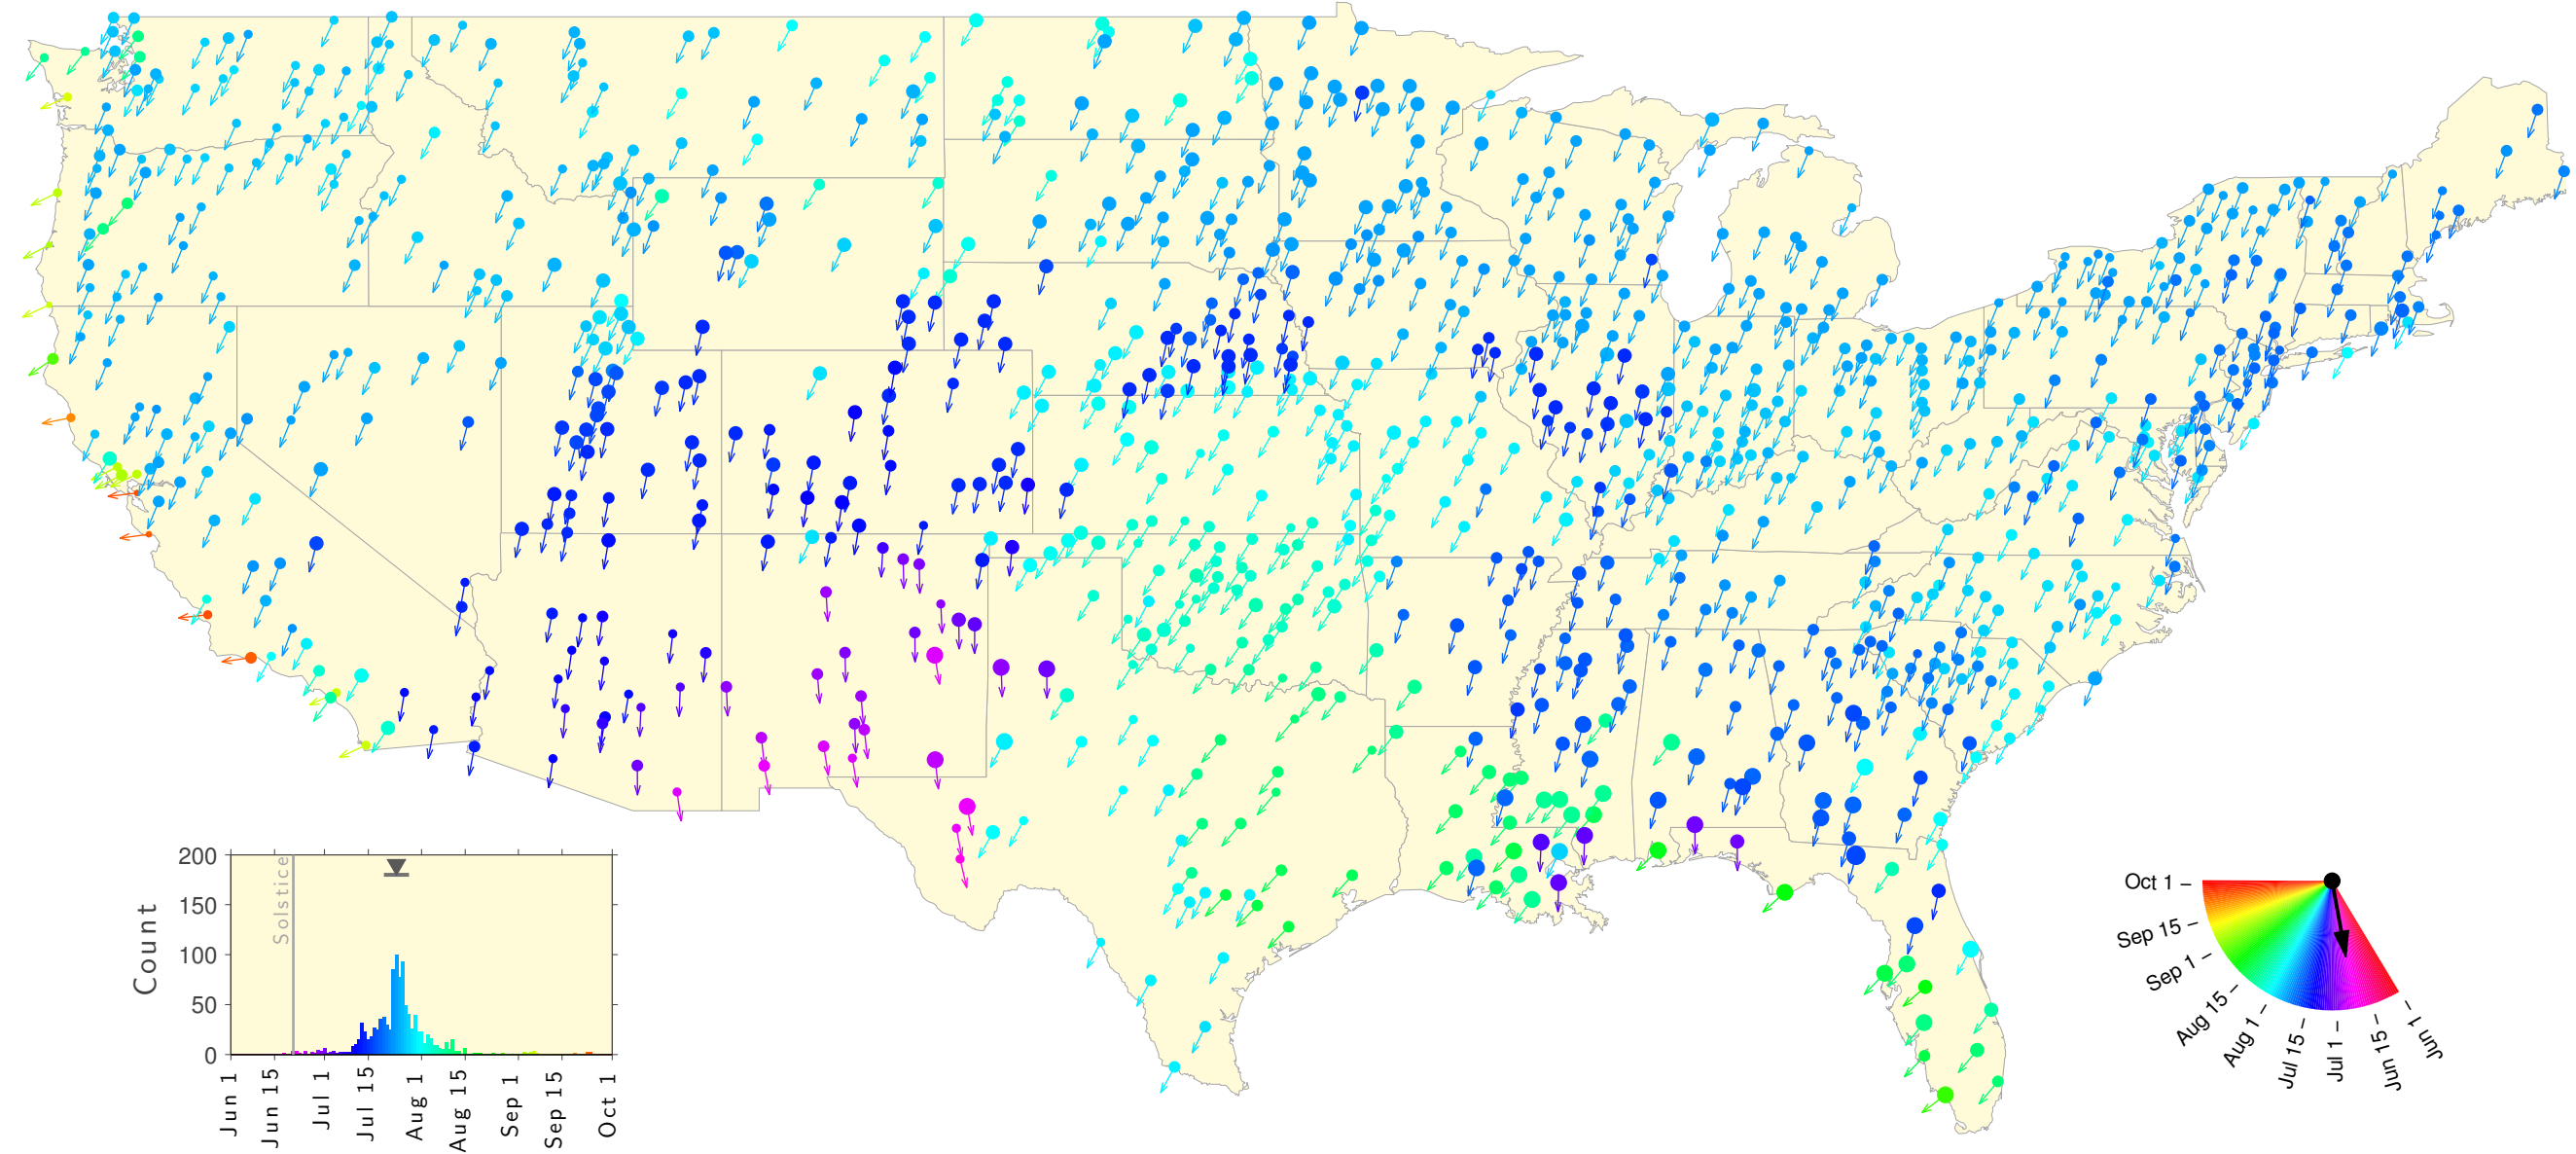

Summer Teletherm—50 year estimates: 1928 to 1977

Summer Teletherm—50 year estimates: 1929 to 1978

Summer Teletherm—50 year estimates: 1930 to 1979

Summer Teletherm—50 year estimates: 1931 to 1980

Summer Teletherm—50 year estimates: 1932 to 1981

Summer Teletherm—50 year estimates: 1933 to 1982

Summer Teletherm—50 year estimates: 1934 to 1983

Summer Teletherm—50 year estimates: 1935 to 1984

Summer Teletherm—50 year estimates: 1936 to 1985

Summer Teletherm—50 year estimates: 1937 to 1986

Summer Teletherm—50 year estimates: 1938 to 1987

Summer Teletherm—50 year estimates: 1939 to 1988

Summer Teletherm—50 year estimates: 1940 to 1989

Summer Teletherm—50 year estimates: 1941 to 1990

Summer Teletherm—50 year estimates: 1942 to 1991

Summer Teletherm—50 year estimates: 1943 to 1992

Summer Teletherm—50 year estimates: 1944 to 1993

Summer Teletherm—50 year estimates: 1945 to 1994

Summer Teletherm—50 year estimates: 1946 to 1995

Summer Teletherm—50 year estimates: 1947 to 1996