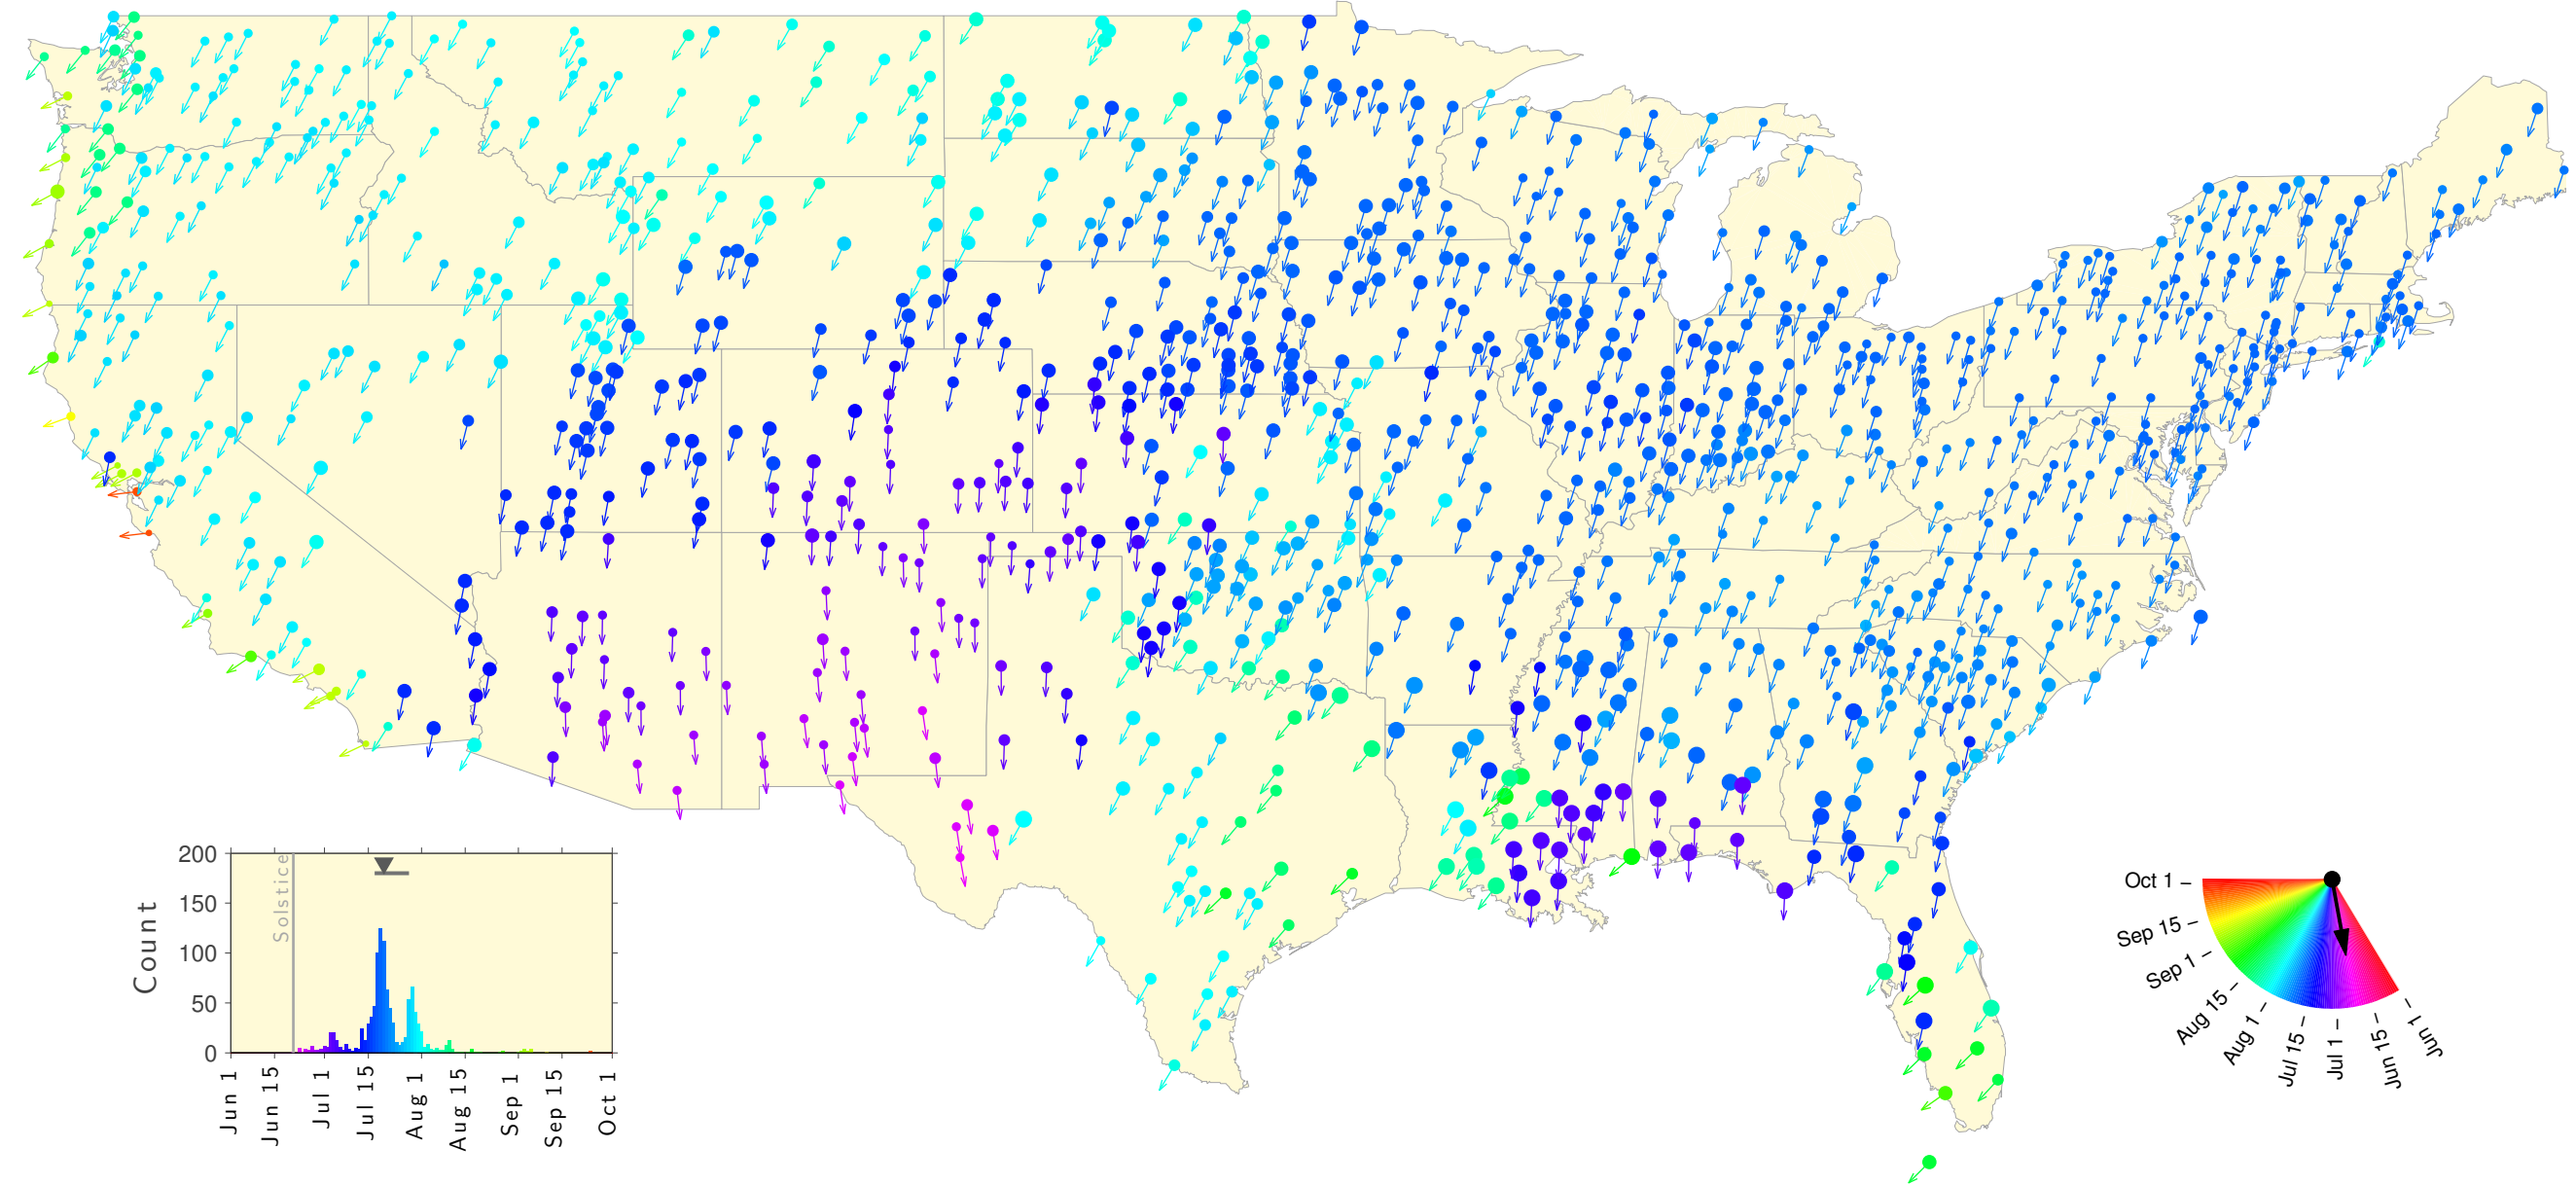

Summer Teletherm—50 year estimates: 1938 to 1987

Summer Teletherm—50 year estimates: 1939 to 1988

Summer Teletherm—50 year estimates: 1940 to 1989

Summer Teletherm—50 year estimates: 1941 to 1990

Summer Teletherm—50 year estimates: 1942 to 1991

Summer Teletherm—50 year estimates: 1943 to 1992

Summer Teletherm—50 year estimates: 1944 to 1993

Summer Teletherm—50 year estimates: 1945 to 1994

Summer Teletherm—50 year estimates: 1946 to 1995

Summer Teletherm—50 year estimates: 1947 to 1996

Summer Teletherm—50 year estimates: 1948 to 1997

Summer Teletherm—50 year estimates: 1949 to 1998

Summer Teletherm—50 year estimates: 1950 to 1999

Summer Teletherm—50 year estimates: 1951 to 2000

Summer Teletherm—50 year estimates: 1952 to 2001

Summer Teletherm—50 year estimates: 1953 to 2002

Summer Teletherm—50 year estimates: 1954 to 2003

Summer Teletherm—50 year estimates: 1955 to 2004

Summer Teletherm—50 year estimates: 1956 to 2005

Summer Teletherm—50 year estimates: 1957 to 2006