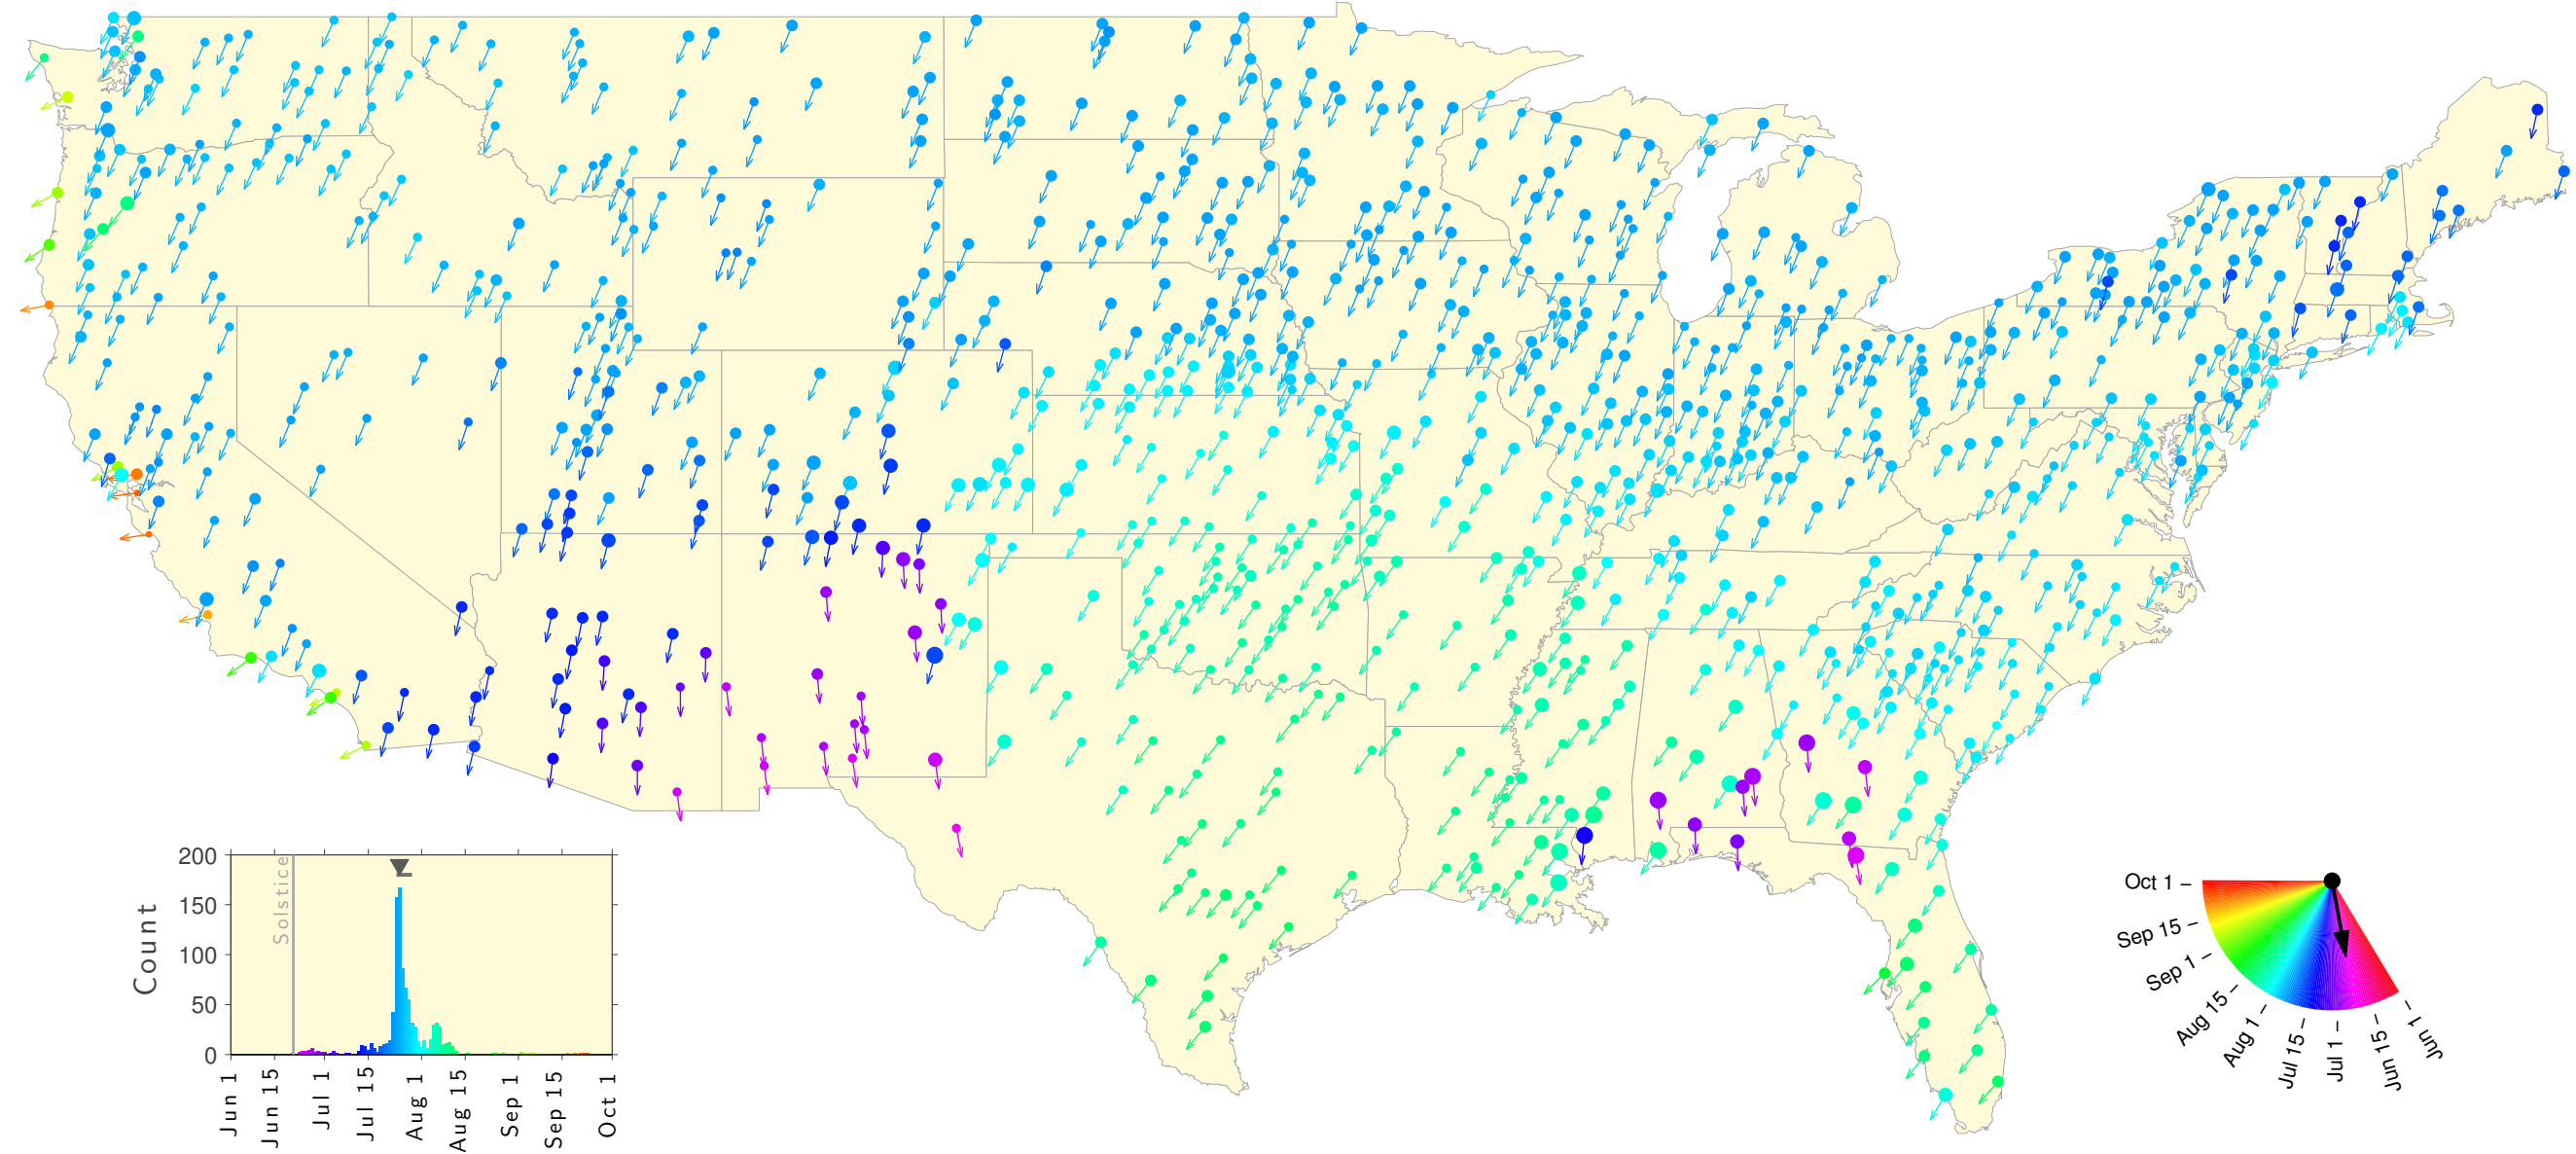

Summer Teletherm—50 year estimates: 1913 to 1962

Summer Teletherm—50 year estimates: 1914 to 1963

Summer Teletherm—50 year estimates: 1915 to 1964

Summer Teletherm—50 year estimates: 1916 to 1965

Summer Teletherm—50 year estimates: 1917 to 1966

Summer Teletherm—50 year estimates: 1918 to 1967

Summer Teletherm—50 year estimates: 1919 to 1968

Summer Teletherm—50 year estimates: 1920 to 1969

Summer Teletherm—50 year estimates: 1921 to 1970

Summer Teletherm—50 year estimates: 1922 to 1971

Summer Teletherm—50 year estimates: 1923 to 1972

Summer Teletherm—50 year estimates: 1924 to 1973

Summer Teletherm—50 year estimates: 1925 to 1974

Summer Teletherm—50 year estimates: 1926 to 1975

Summer Teletherm—50 year estimates: 1927 to 1976

Summer Teletherm—50 year estimates: 1928 to 1977

Summer Teletherm—50 year estimates: 1929 to 1978

Summer Teletherm—50 year estimates: 1930 to 1979

Summer Teletherm—50 year estimates: 1931 to 1980

Summer Teletherm—50 year estimates: 1932 to 1981