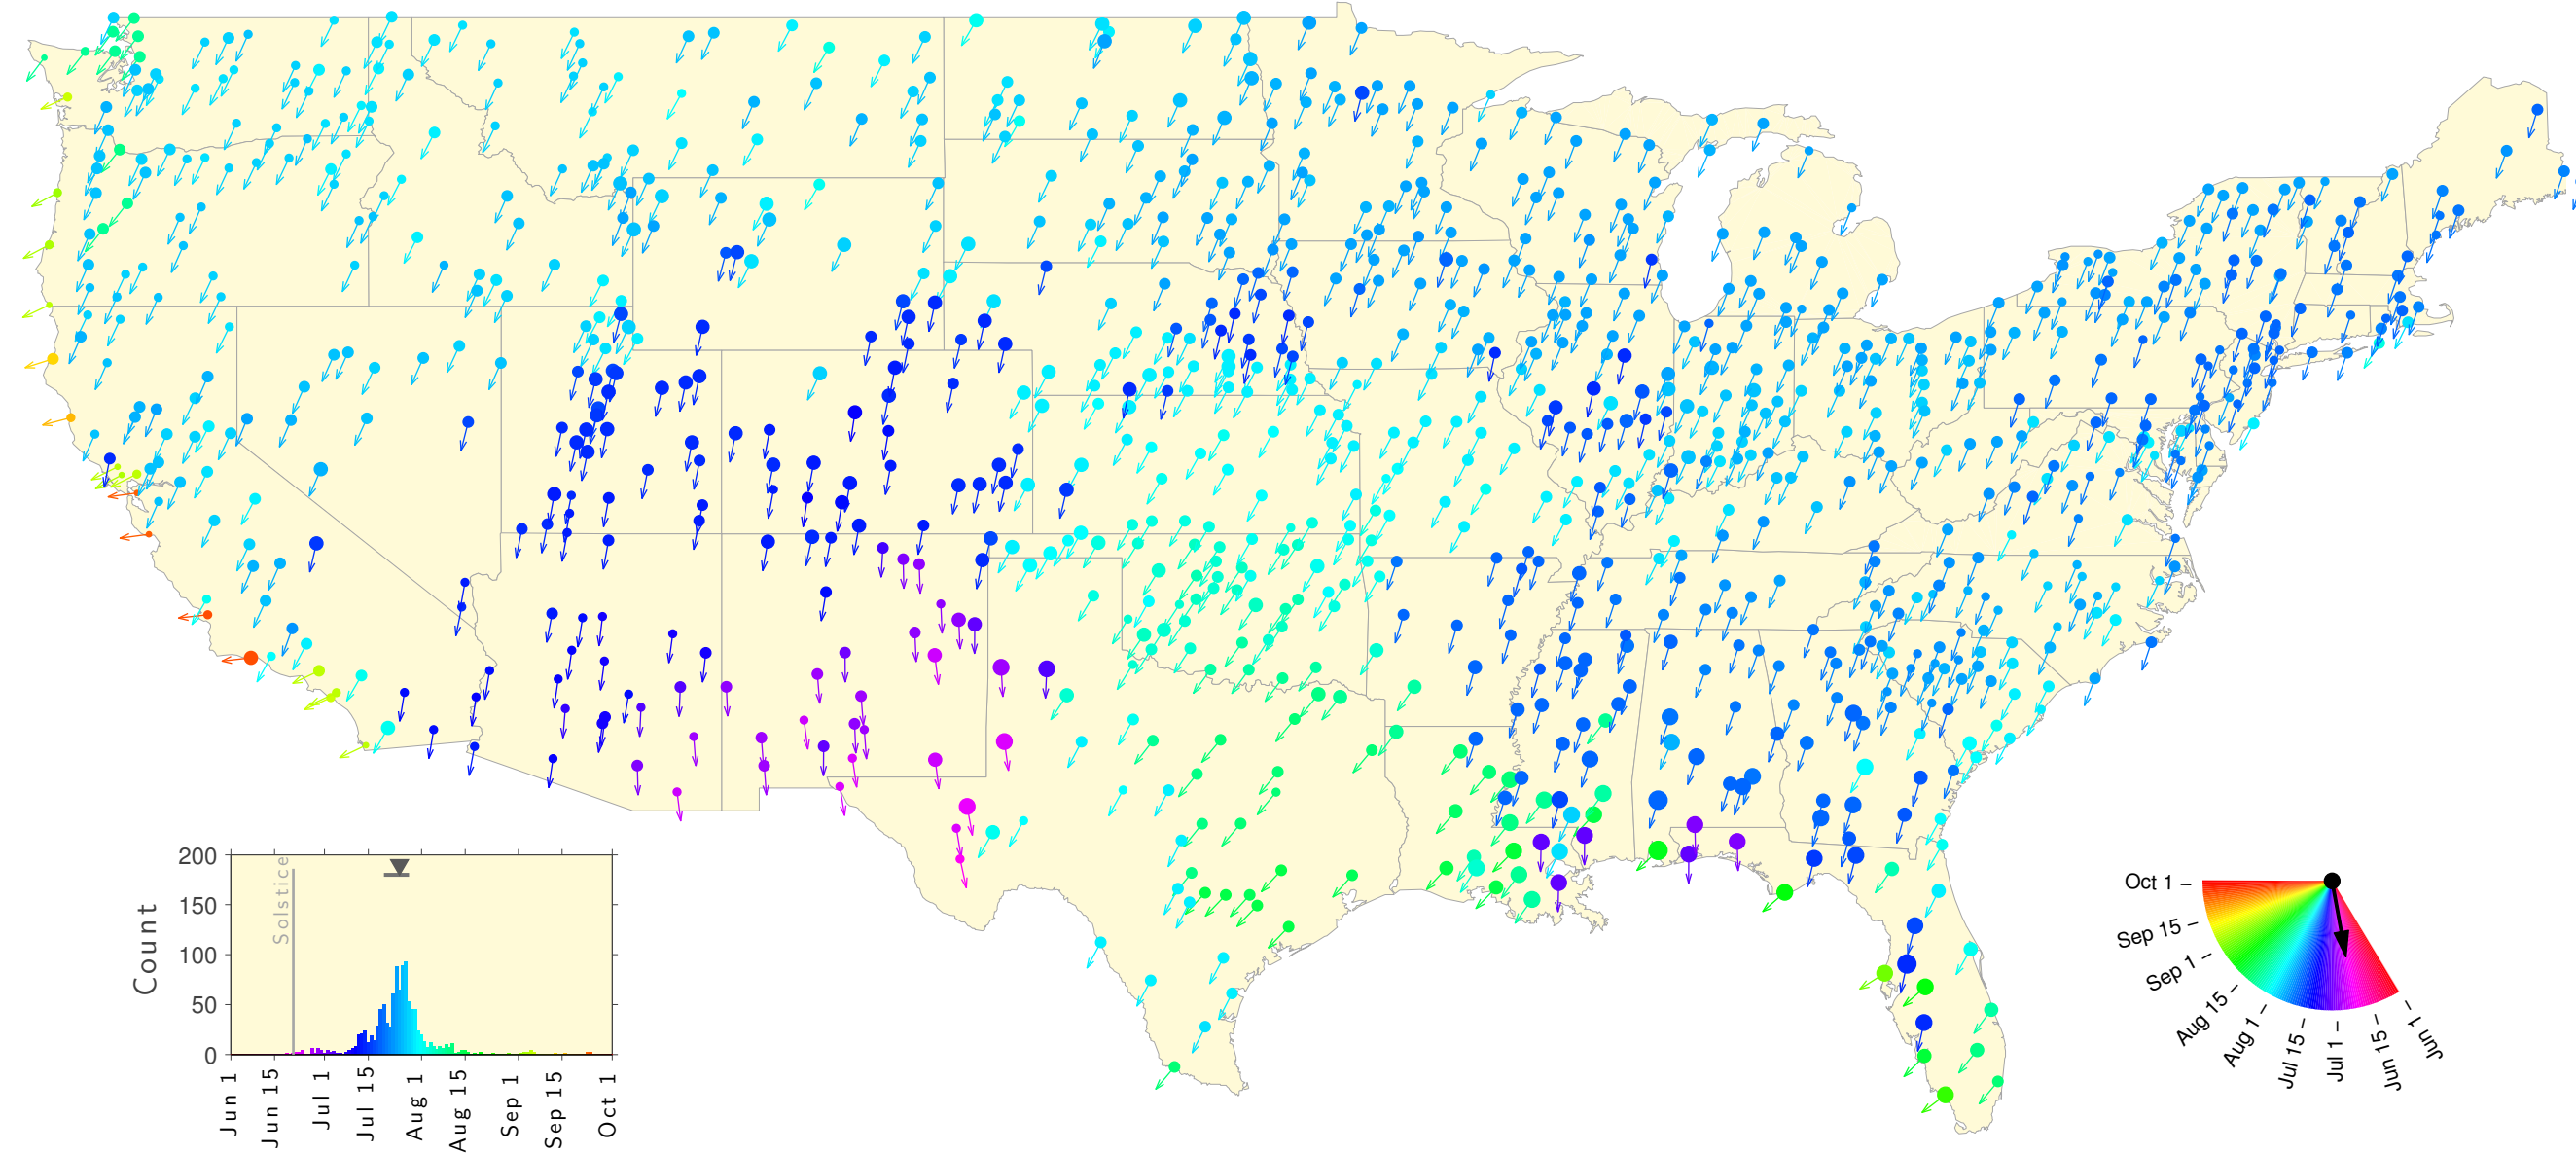

Summer Teletherm—50 year estimates: 1928 to 1977

Summer Teletherm—50 year estimates: 1929 to 1978

Summer Teletherm—50 year estimates: 1930 to 1979

Summer Teletherm—50 year estimates: 1931 to 1980

Summer Teletherm—50 year estimates: 1932 to 1981

Summer Teletherm—50 year estimates: 1933 to 1982

Summer Teletherm—50 year estimates: 1934 to 1983

Summer Teletherm—50 year estimates: 1935 to 1984

Summer Teletherm—50 year estimates: 1936 to 1985

Summer Teletherm—50 year estimates: 1937 to 1986

Summer Teletherm—50 year estimates: 1938 to 1987

Summer Teletherm—50 year estimates: 1939 to 1988

Summer Teletherm—50 year estimates: 1940 to 1989

Summer Teletherm—50 year estimates: 1941 to 1990

Summer Teletherm—50 year estimates: 1942 to 1991

Summer Teletherm—50 year estimates: 1943 to 1992

Summer Teletherm—50 year estimates: 1944 to 1993

Summer Teletherm—50 year estimates: 1945 to 1994

Summer Teletherm—50 year estimates: 1946 to 1995

Summer Teletherm—50 year estimates: 1947 to 1996