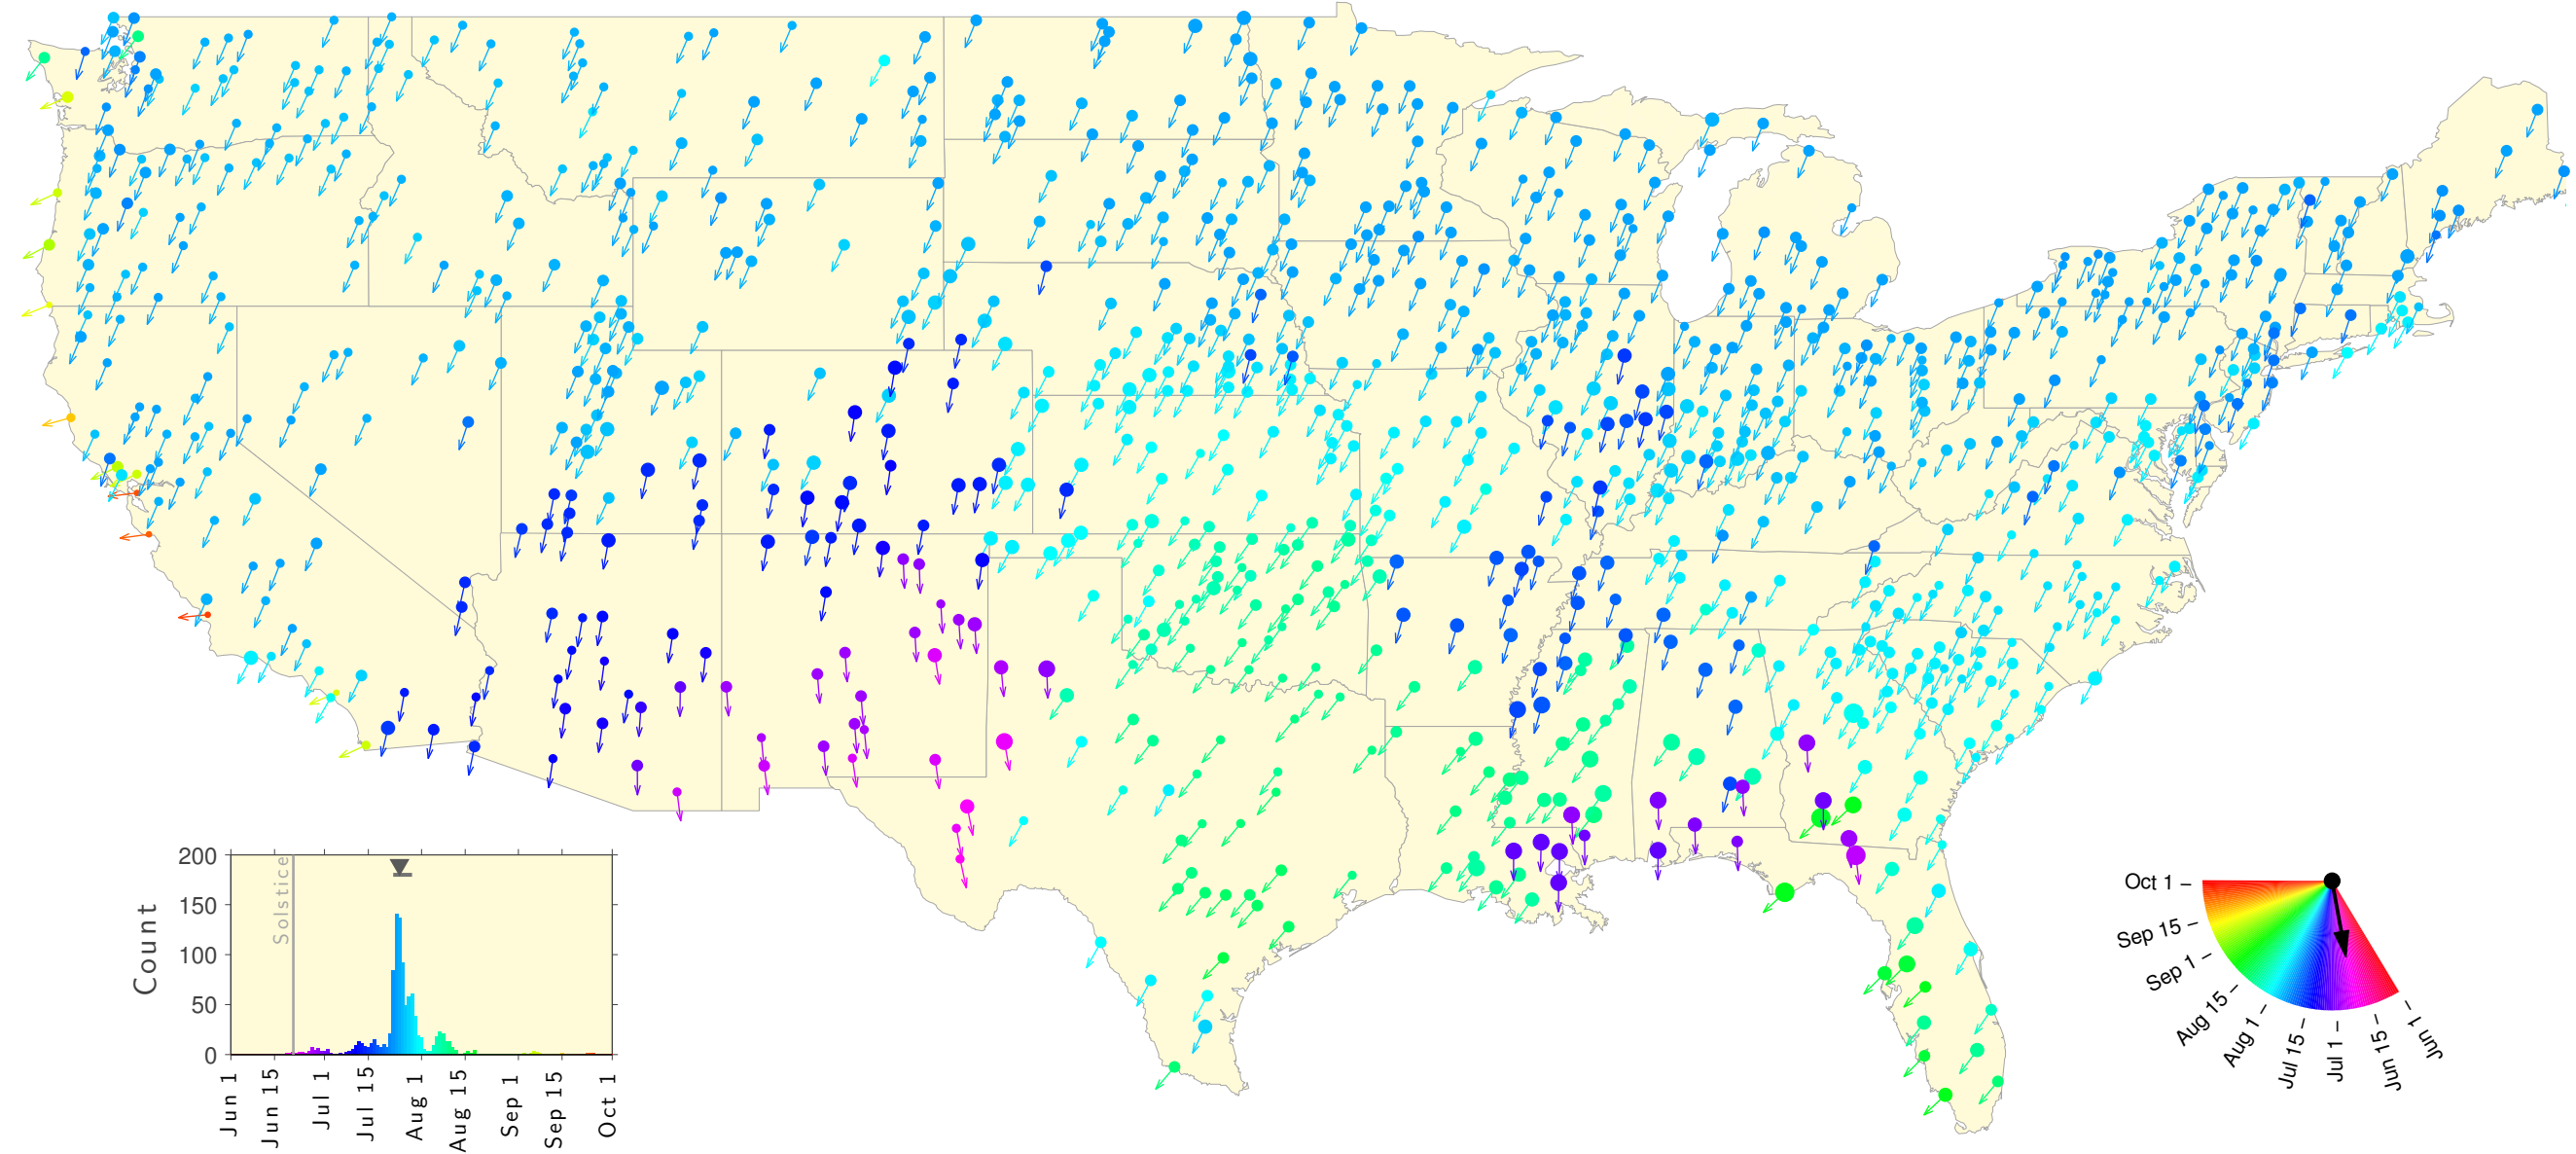

Summer Teletherm—50 year estimates: 1918 to 1967

Summer Teletherm—50 year estimates: 1919 to 1968

Summer Teletherm—50 year estimates: 1920 to 1969

Summer Teletherm—50 year estimates: 1921 to 1970

Summer Teletherm—50 year estimates: 1922 to 1971

Summer Teletherm—50 year estimates: 1923 to 1972

Summer Teletherm—50 year estimates: 1924 to 1973

Summer Teletherm—50 year estimates: 1925 to 1974

Summer Teletherm—50 year estimates: 1926 to 1975

Summer Teletherm—50 year estimates: 1927 to 1976

Summer Teletherm—50 year estimates: 1928 to 1977

Summer Teletherm—50 year estimates: 1929 to 1978

Summer Teletherm—50 year estimates: 1930 to 1979

Summer Teletherm—50 year estimates: 1931 to 1980

Summer Teletherm—50 year estimates: 1932 to 1981

Summer Teletherm—50 year estimates: 1933 to 1982

Summer Teletherm—50 year estimates: 1934 to 1983

Summer Teletherm—50 year estimates: 1935 to 1984

Summer Teletherm—50 year estimates: 1936 to 1985

Summer Teletherm—50 year estimates: 1937 to 1986