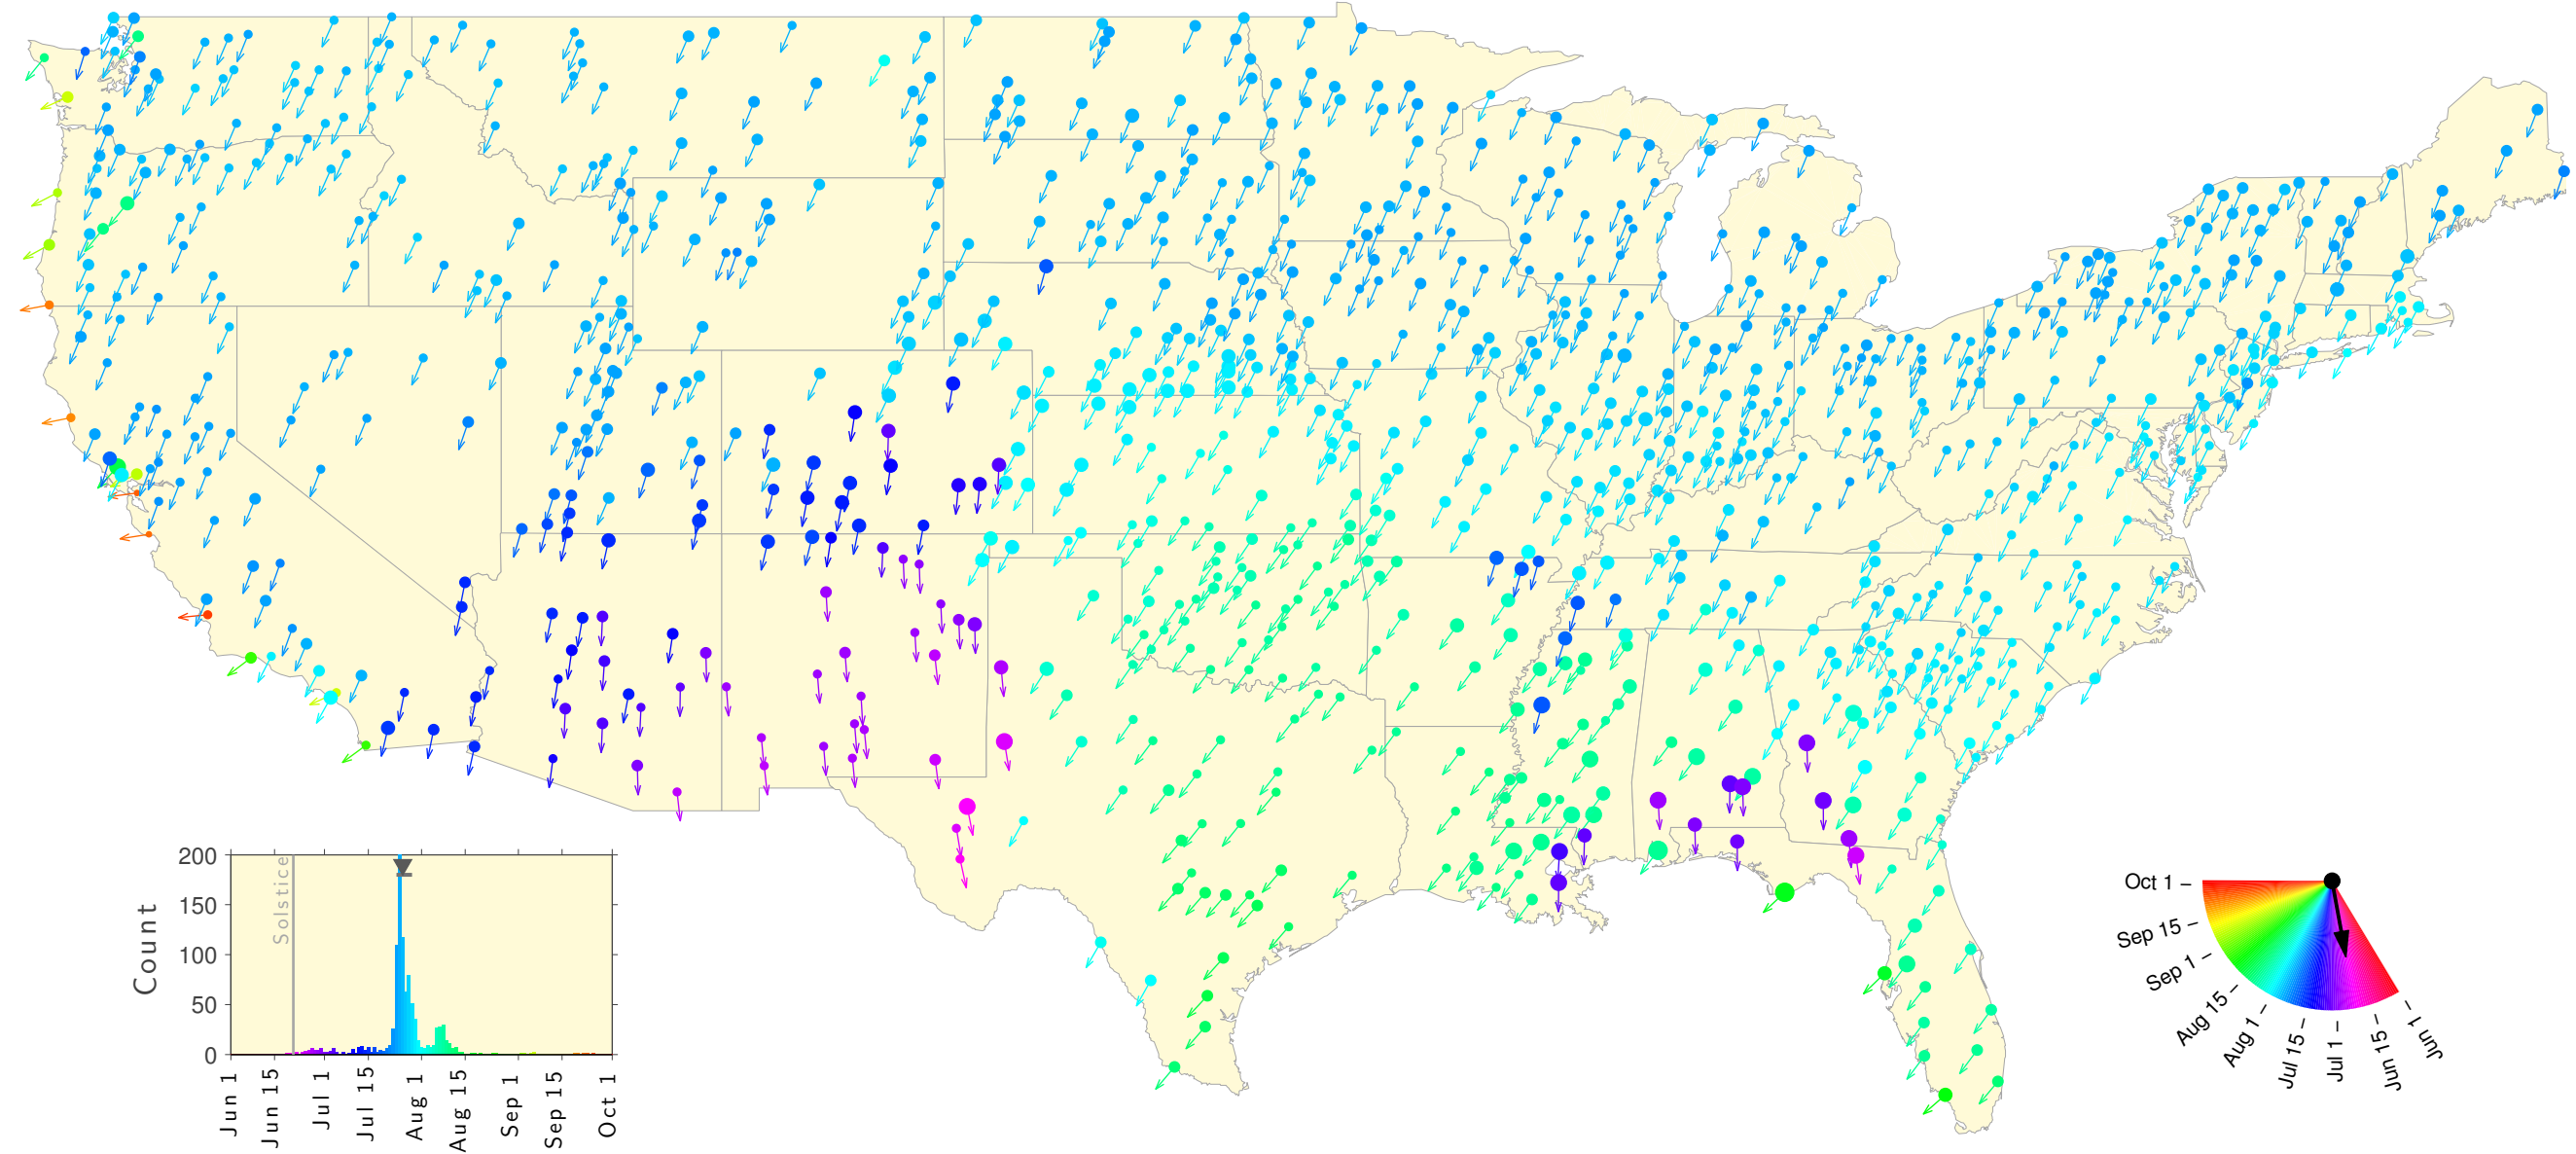

Summer Teletherm—50 year estimates: 1913 to 1962

Summer Teletherm—50 year estimates: 1914 to 1963

Summer Teletherm—50 year estimates: 1915 to 1964

Summer Teletherm—50 year estimates: 1916 to 1965

Summer Teletherm—50 year estimates: 1917 to 1966

Summer Teletherm—50 year estimates: 1918 to 1967

Summer Teletherm—50 year estimates: 1919 to 1968

Summer Teletherm—50 year estimates: 1920 to 1969

Summer Teletherm—50 year estimates: 1921 to 1970

Summer Teletherm—50 year estimates: 1922 to 1971

Summer Teletherm—50 year estimates: 1923 to 1972

Summer Teletherm—50 year estimates: 1924 to 1973

Summer Teletherm—50 year estimates: 1925 to 1974

Summer Teletherm—50 year estimates: 1926 to 1975

Summer Teletherm—50 year estimates: 1927 to 1976

Summer Teletherm—50 year estimates: 1928 to 1977

Summer Teletherm—50 year estimates: 1929 to 1978

Summer Teletherm—50 year estimates: 1930 to 1979

Summer Teletherm—50 year estimates: 1931 to 1980

Summer Teletherm—50 year estimates: 1932 to 1981