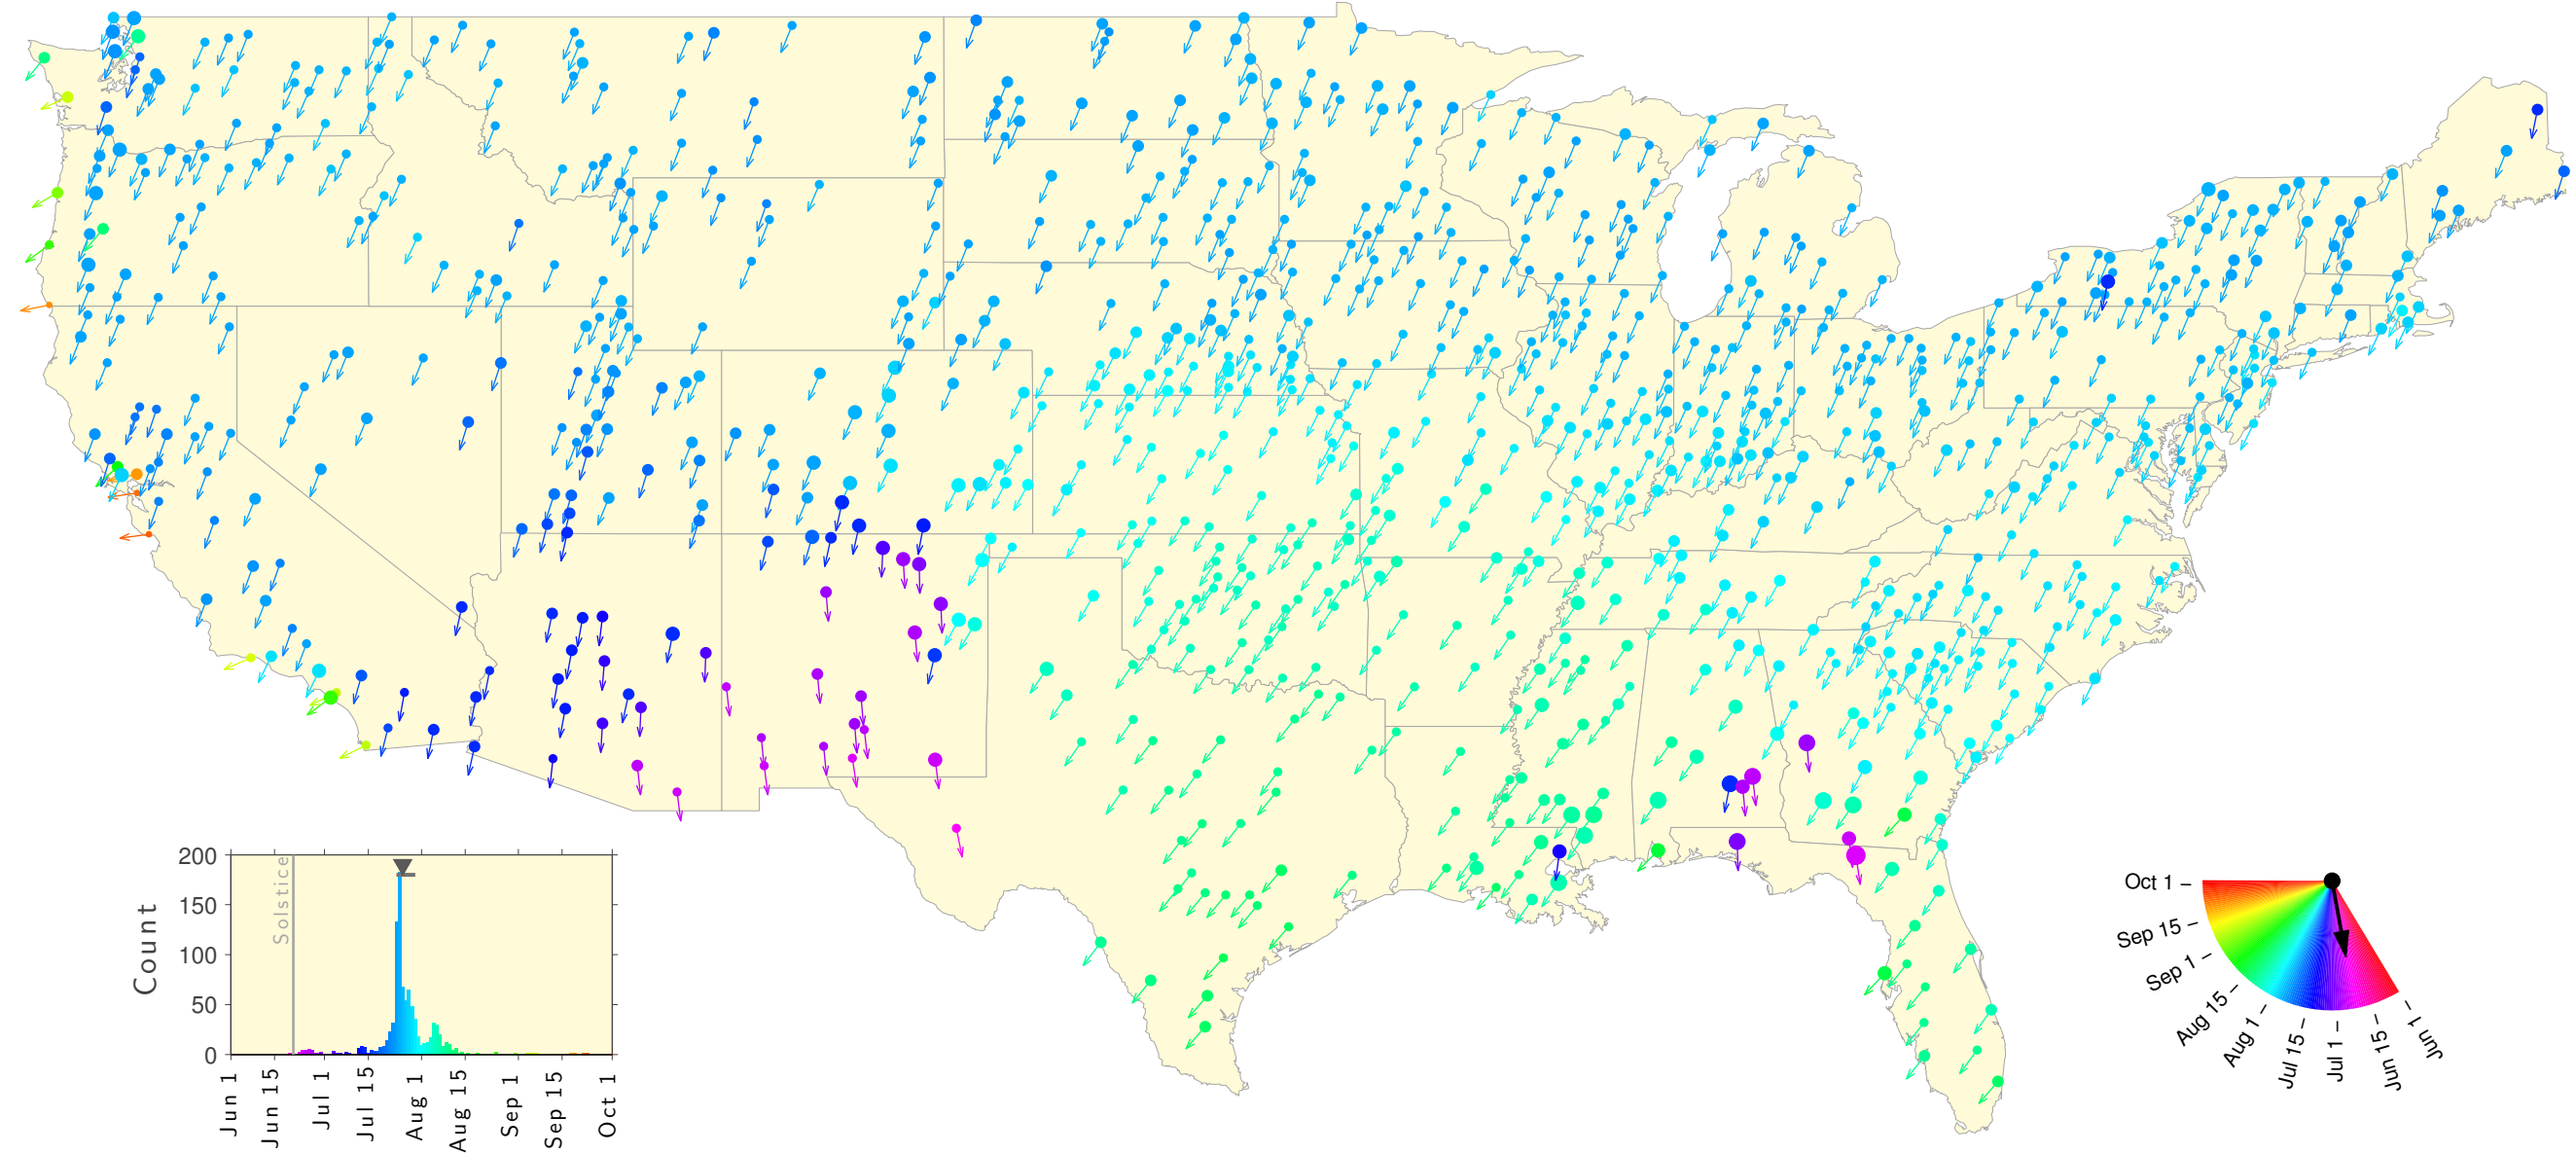

Summer Teletherm—50 year estimates: 1913 to 1962

Summer Teletherm—50 year estimates: 1914 to 1963

Summer Teletherm—50 year estimates: 1915 to 1964

Summer Teletherm—50 year estimates: 1916 to 1965

Summer Teletherm—50 year estimates: 1917 to 1966

Summer Teletherm—50 year estimates: 1918 to 1967

Summer Teletherm—50 year estimates: 1919 to 1968

Summer Teletherm—50 year estimates: 1920 to 1969

Summer Teletherm—50 year estimates: 1921 to 1970

Summer Teletherm—50 year estimates: 1922 to 1971

Summer Teletherm—50 year estimates: 1923 to 1972

Summer Teletherm—50 year estimates: 1924 to 1973

Summer Teletherm—50 year estimates: 1925 to 1974

Summer Teletherm—50 year estimates: 1926 to 1975

Summer Teletherm—50 year estimates: 1927 to 1976

Summer Teletherm—50 year estimates: 1928 to 1977

Summer Teletherm—50 year estimates: 1929 to 1978

Summer Teletherm—50 year estimates: 1930 to 1979

Summer Teletherm—50 year estimates: 1931 to 1980

Summer Teletherm—50 year estimates: 1932 to 1981