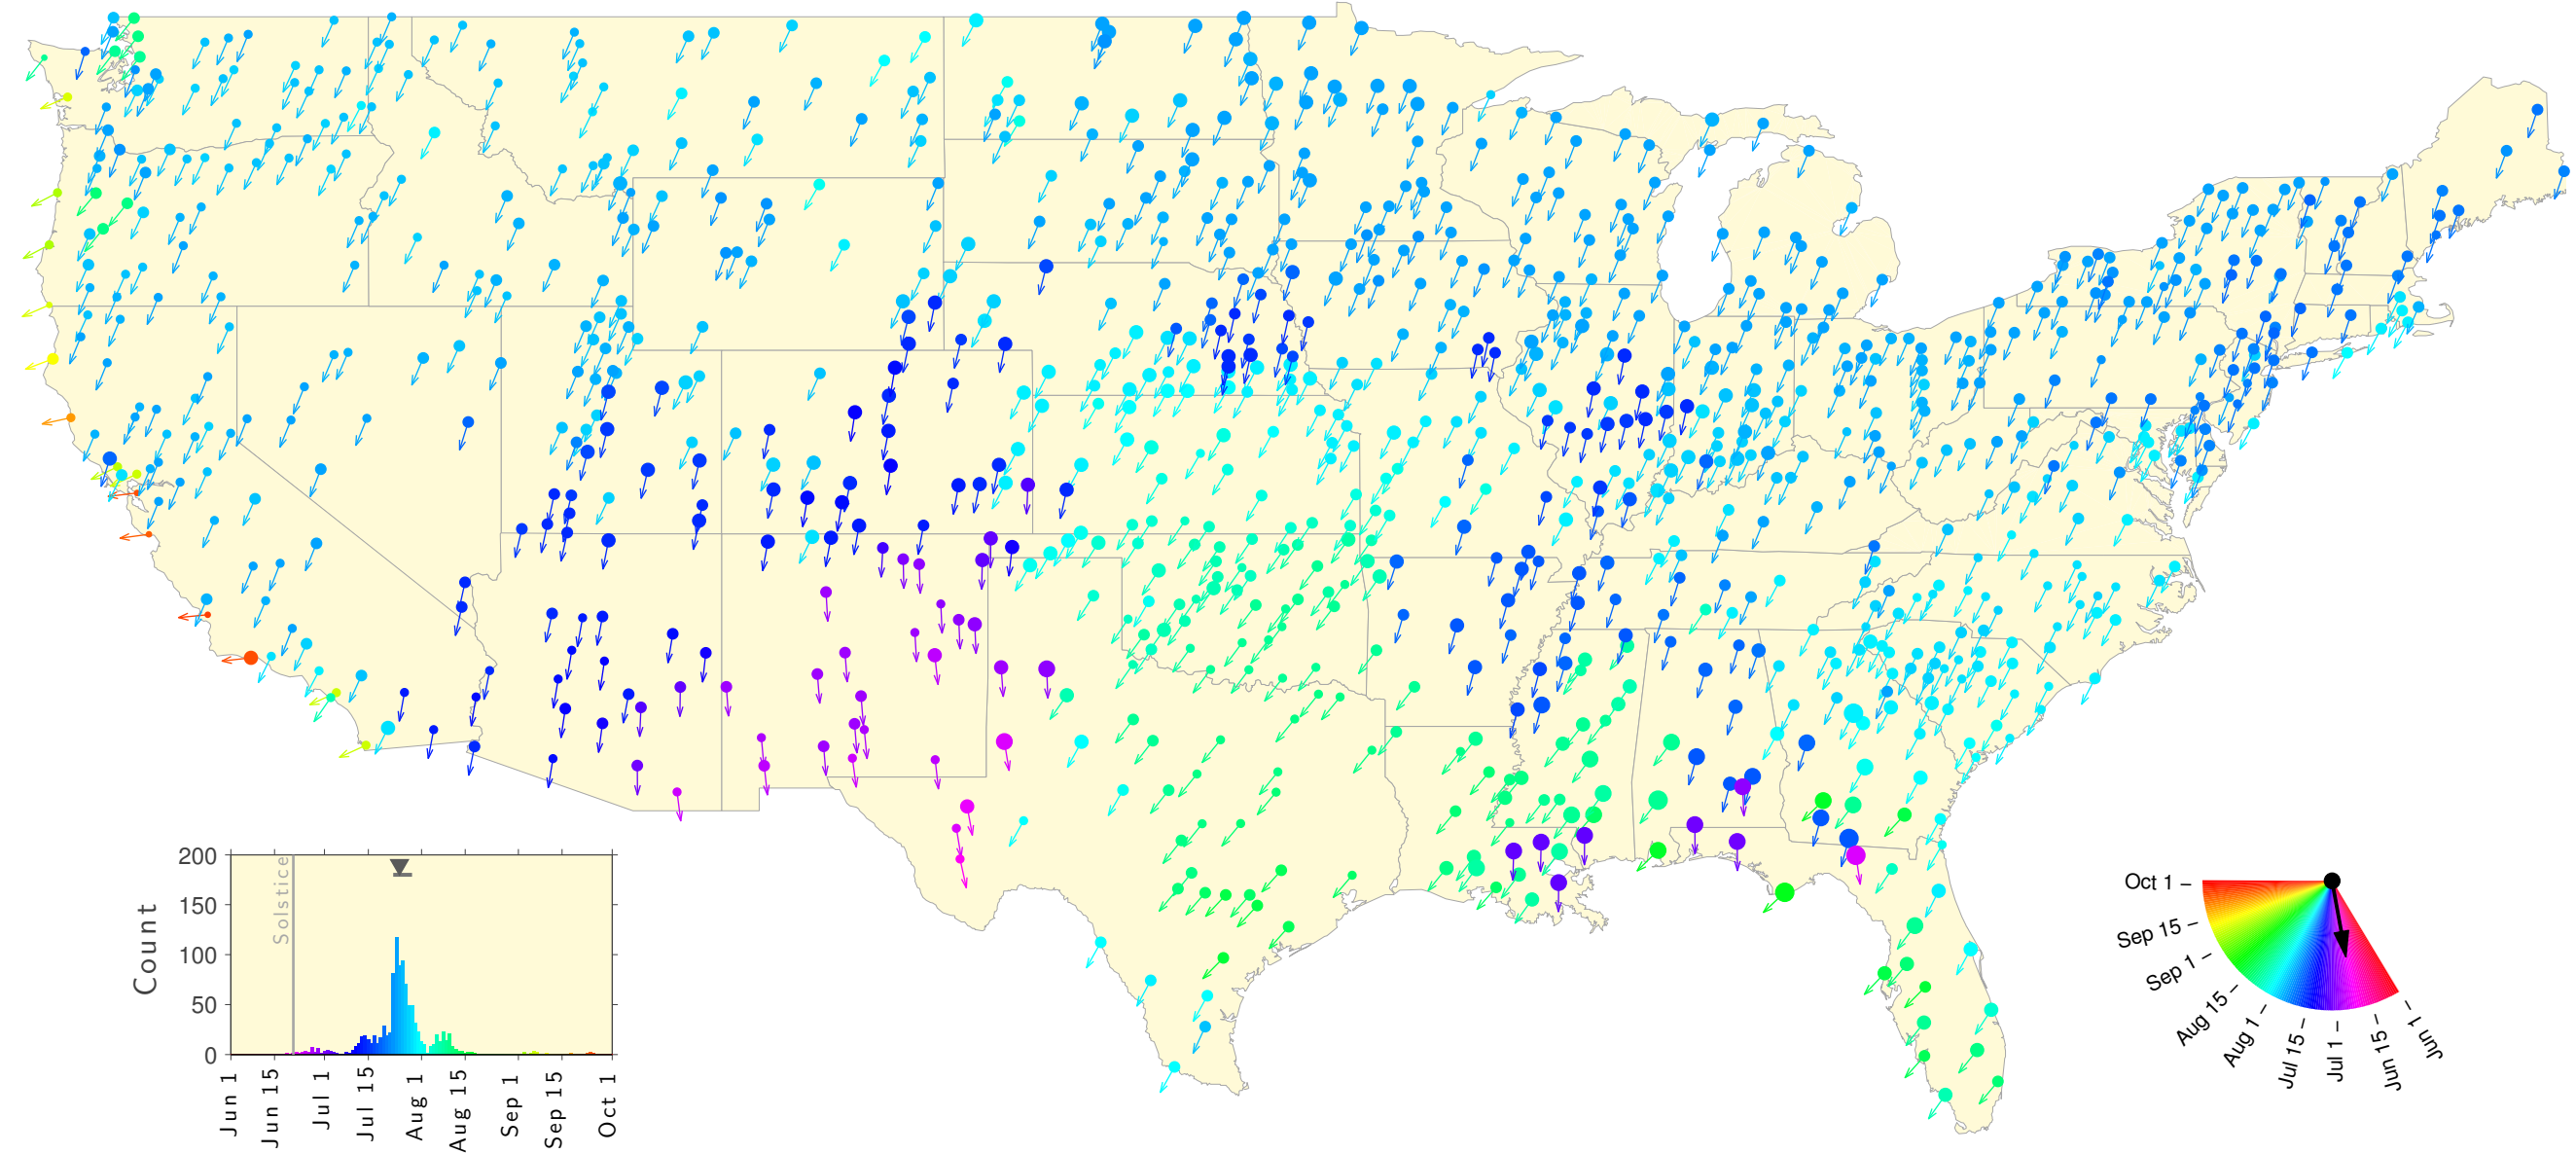

Summer Teletherm—50 year estimates: 1918 to 1967

Summer Teletherm—50 year estimates: 1919 to 1968

Summer Teletherm—50 year estimates: 1920 to 1969

Summer Teletherm—50 year estimates: 1921 to 1970

Summer Teletherm—50 year estimates: 1922 to 1971

Summer Teletherm—50 year estimates: 1923 to 1972

Summer Teletherm—50 year estimates: 1924 to 1973

Summer Teletherm—50 year estimates: 1925 to 1974

Summer Teletherm—50 year estimates: 1926 to 1975

Summer Teletherm—50 year estimates: 1927 to 1976

Summer Teletherm—50 year estimates: 1928 to 1977

Summer Teletherm—50 year estimates: 1929 to 1978

Summer Teletherm—50 year estimates: 1930 to 1979

Summer Teletherm—50 year estimates: 1931 to 1980

Summer Teletherm—50 year estimates: 1932 to 1981

Summer Teletherm—50 year estimates: 1933 to 1982

Summer Teletherm—50 year estimates: 1934 to 1983

Summer Teletherm—50 year estimates: 1935 to 1984

Summer Teletherm—50 year estimates: 1936 to 1985

Summer Teletherm—50 year estimates: 1937 to 1986