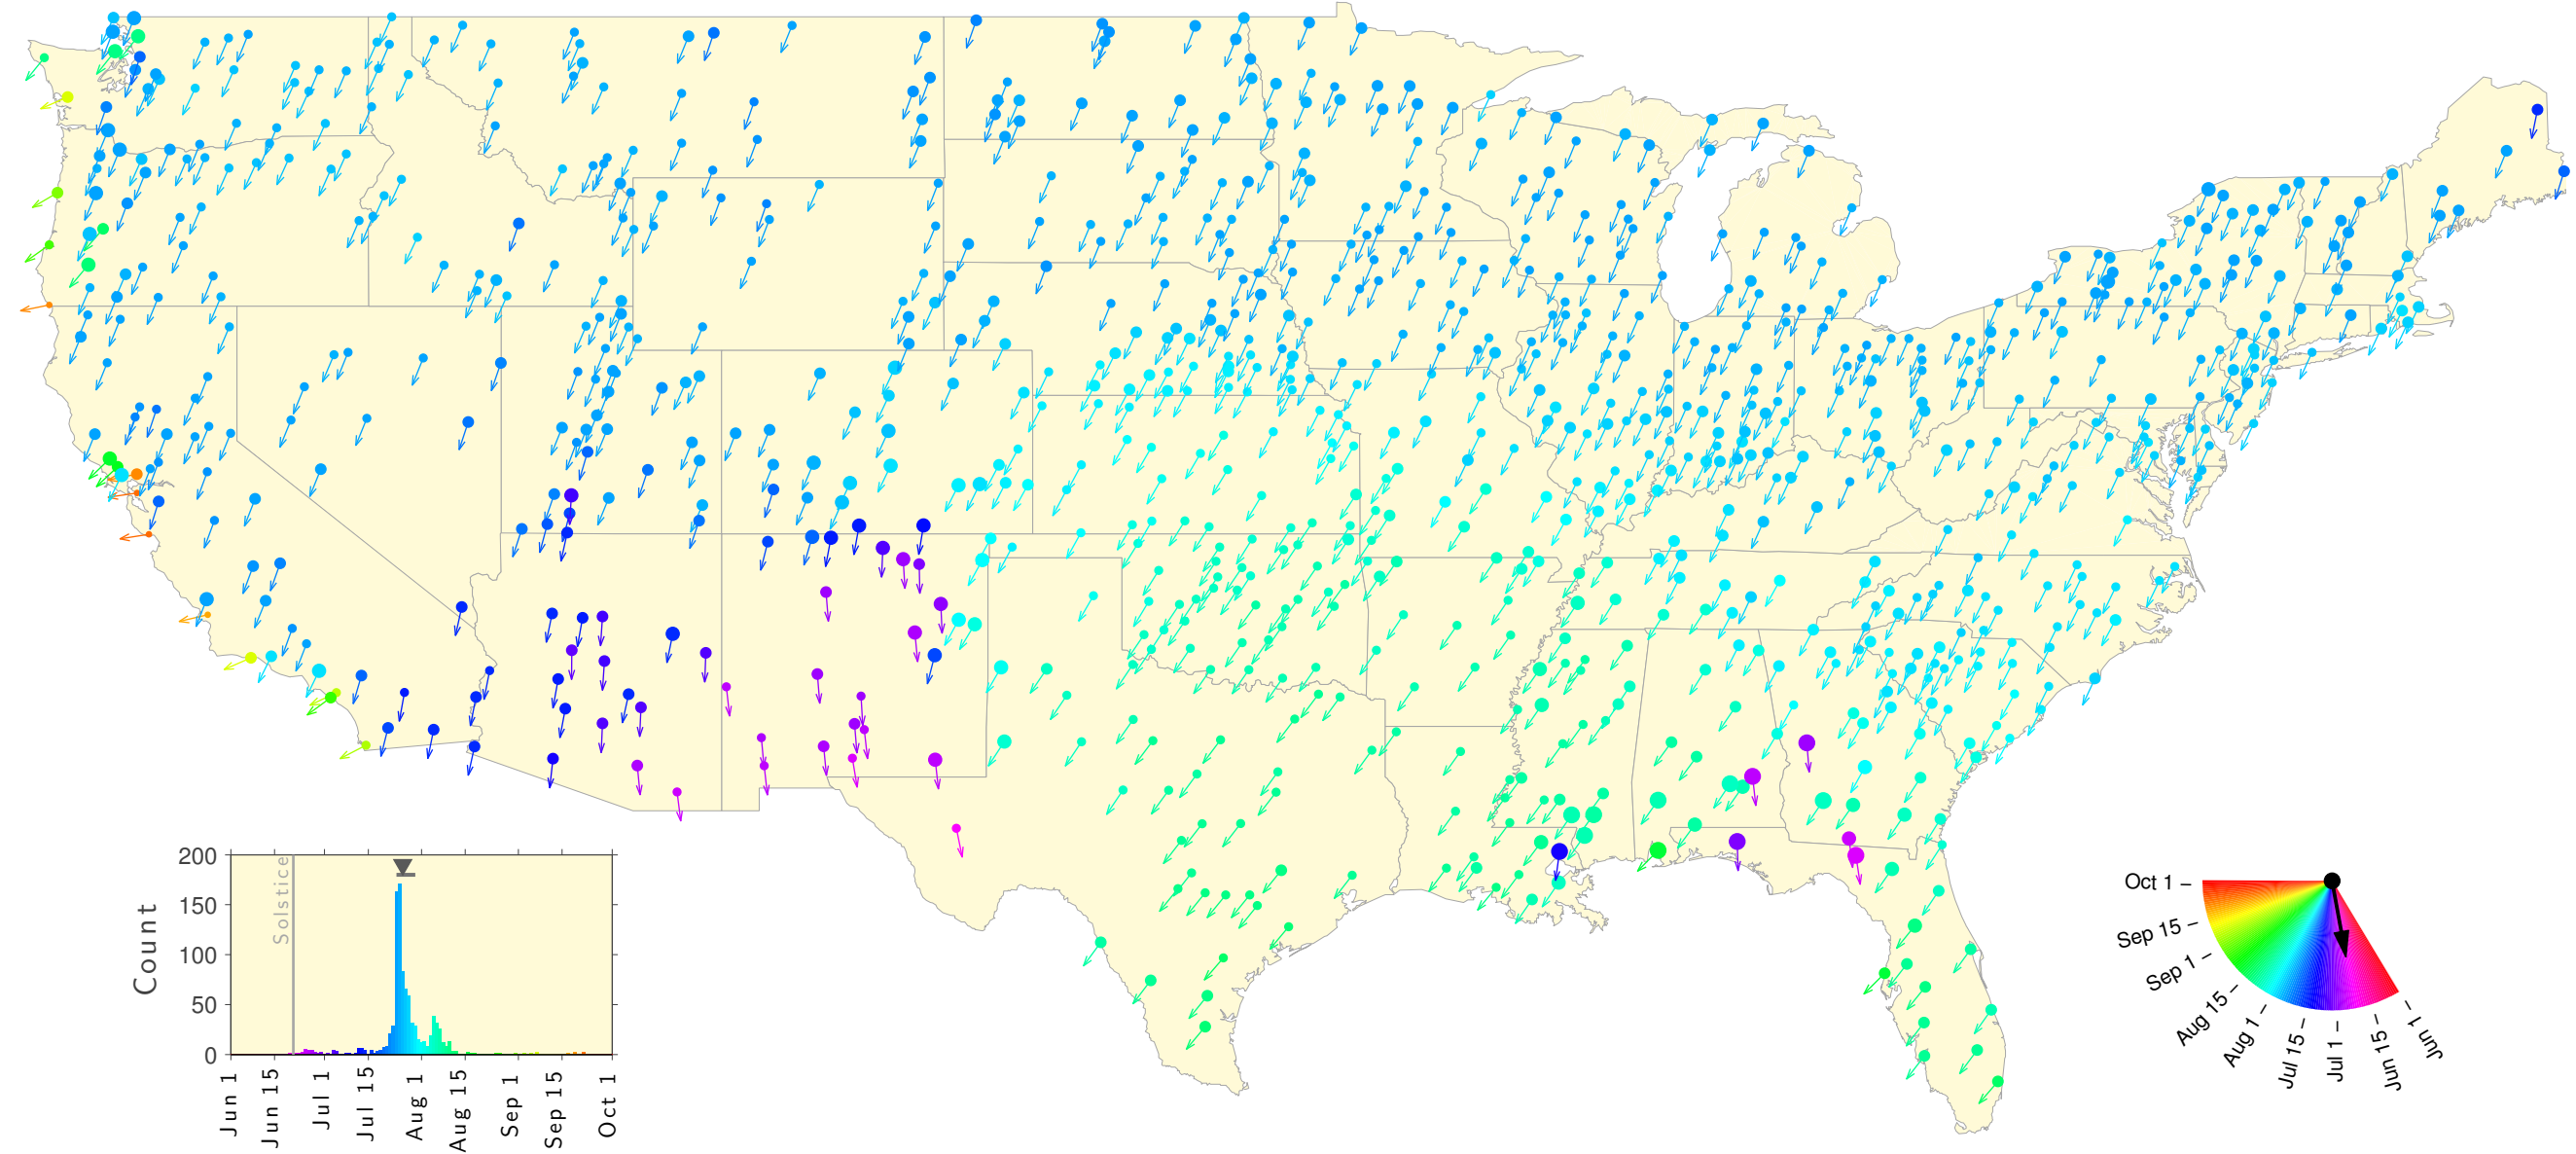

Summer Teletherm—50 year estimates: 1913 to 1962

Summer Teletherm—50 year estimates: 1914 to 1963

Summer Teletherm—50 year estimates: 1915 to 1964

Summer Teletherm—50 year estimates: 1916 to 1965

Summer Teletherm—50 year estimates: 1917 to 1966

Summer Teletherm—50 year estimates: 1918 to 1967

Summer Teletherm—50 year estimates: 1919 to 1968

Summer Teletherm—50 year estimates: 1920 to 1969

Summer Teletherm—50 year estimates: 1921 to 1970

Summer Teletherm—50 year estimates: 1922 to 1971

Summer Teletherm—50 year estimates: 1923 to 1972

Summer Teletherm—50 year estimates: 1924 to 1973

Summer Teletherm—50 year estimates: 1925 to 1974

Summer Teletherm—50 year estimates: 1926 to 1975

Summer Teletherm—50 year estimates: 1927 to 1976

Summer Teletherm—50 year estimates: 1928 to 1977

Summer Teletherm—50 year estimates: 1929 to 1978

Summer Teletherm—50 year estimates: 1930 to 1979

Summer Teletherm—50 year estimates: 1931 to 1980

Summer Teletherm—50 year estimates: 1932 to 1981