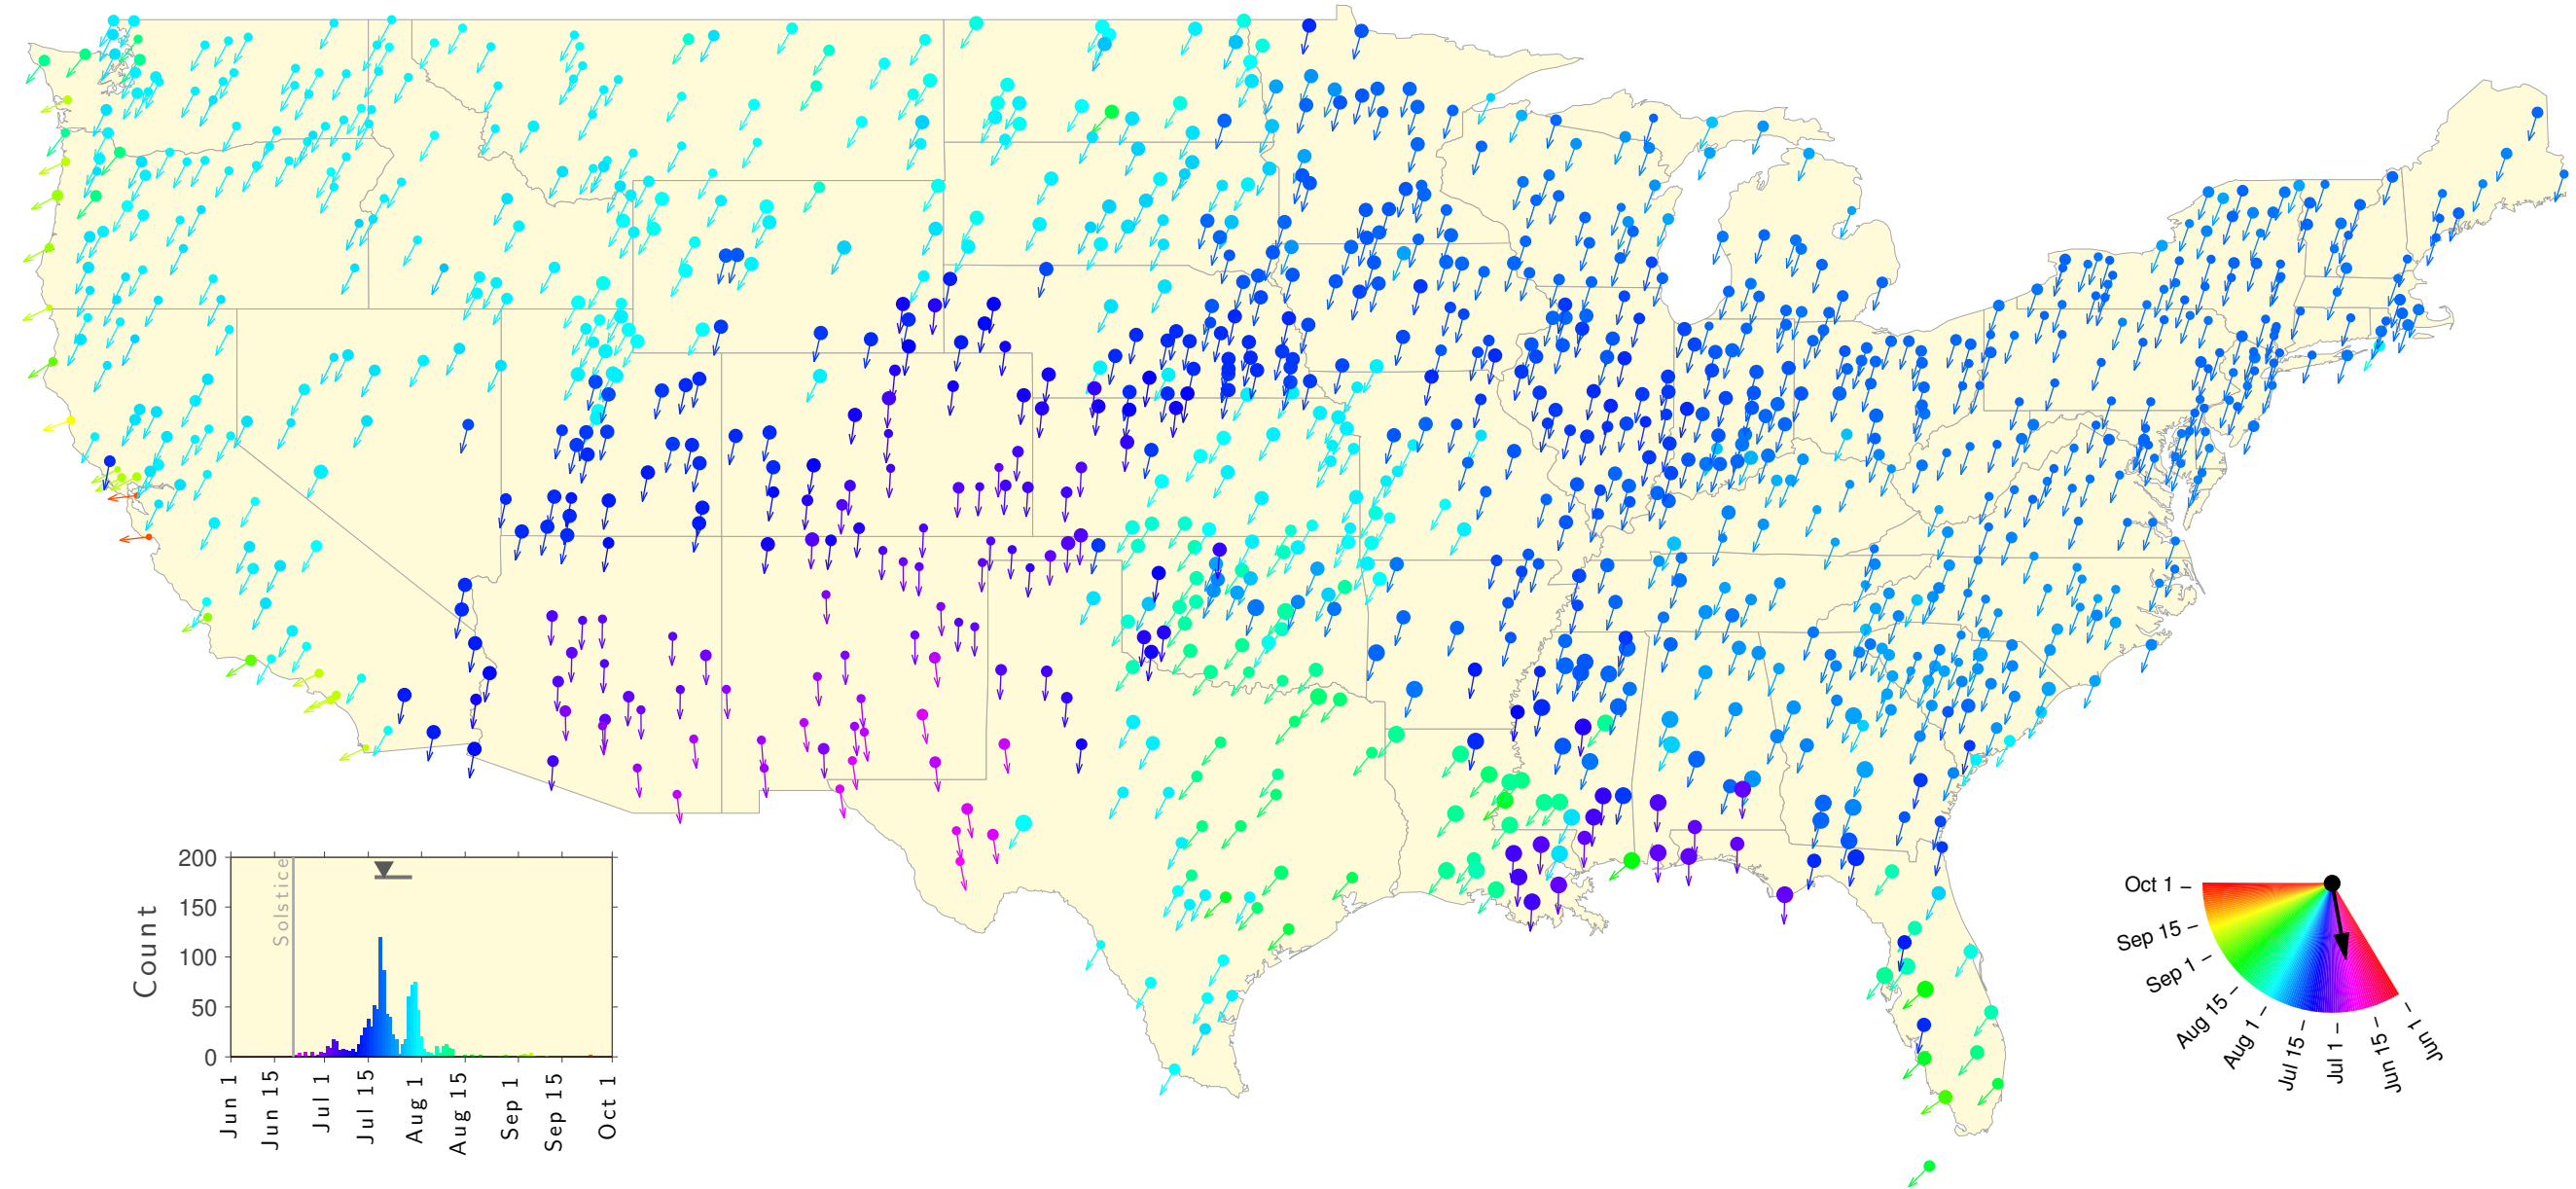

Summer Teletherm—50 year estimates: 1938 to 1987

Summer Teletherm—50 year estimates: 1939 to 1988

Summer Teletherm—50 year estimates: 1940 to 1989

Summer Teletherm—50 year estimates: 1941 to 1990

Summer Teletherm—50 year estimates: 1942 to 1991

Summer Teletherm—50 year estimates: 1943 to 1992

Summer Teletherm—50 year estimates: 1944 to 1993

Summer Teletherm—50 year estimates: 1945 to 1994

Summer Teletherm—50 year estimates: 1946 to 1995

Summer Teletherm—50 year estimates: 1947 to 1996

Summer Teletherm—50 year estimates: 1948 to 1997

Summer Teletherm—50 year estimates: 1949 to 1998

Summer Teletherm—50 year estimates: 1950 to 1999

Summer Teletherm—50 year estimates: 1951 to 2000

Summer Teletherm—50 year estimates: 1952 to 2001

Summer Teletherm—50 year estimates: 1953 to 2002

Summer Teletherm—50 year estimates: 1954 to 2003

Summer Teletherm—50 year estimates: 1955 to 2004

Summer Teletherm—50 year estimates: 1956 to 2005

Summer Teletherm—50 year estimates: 1957 to 2006