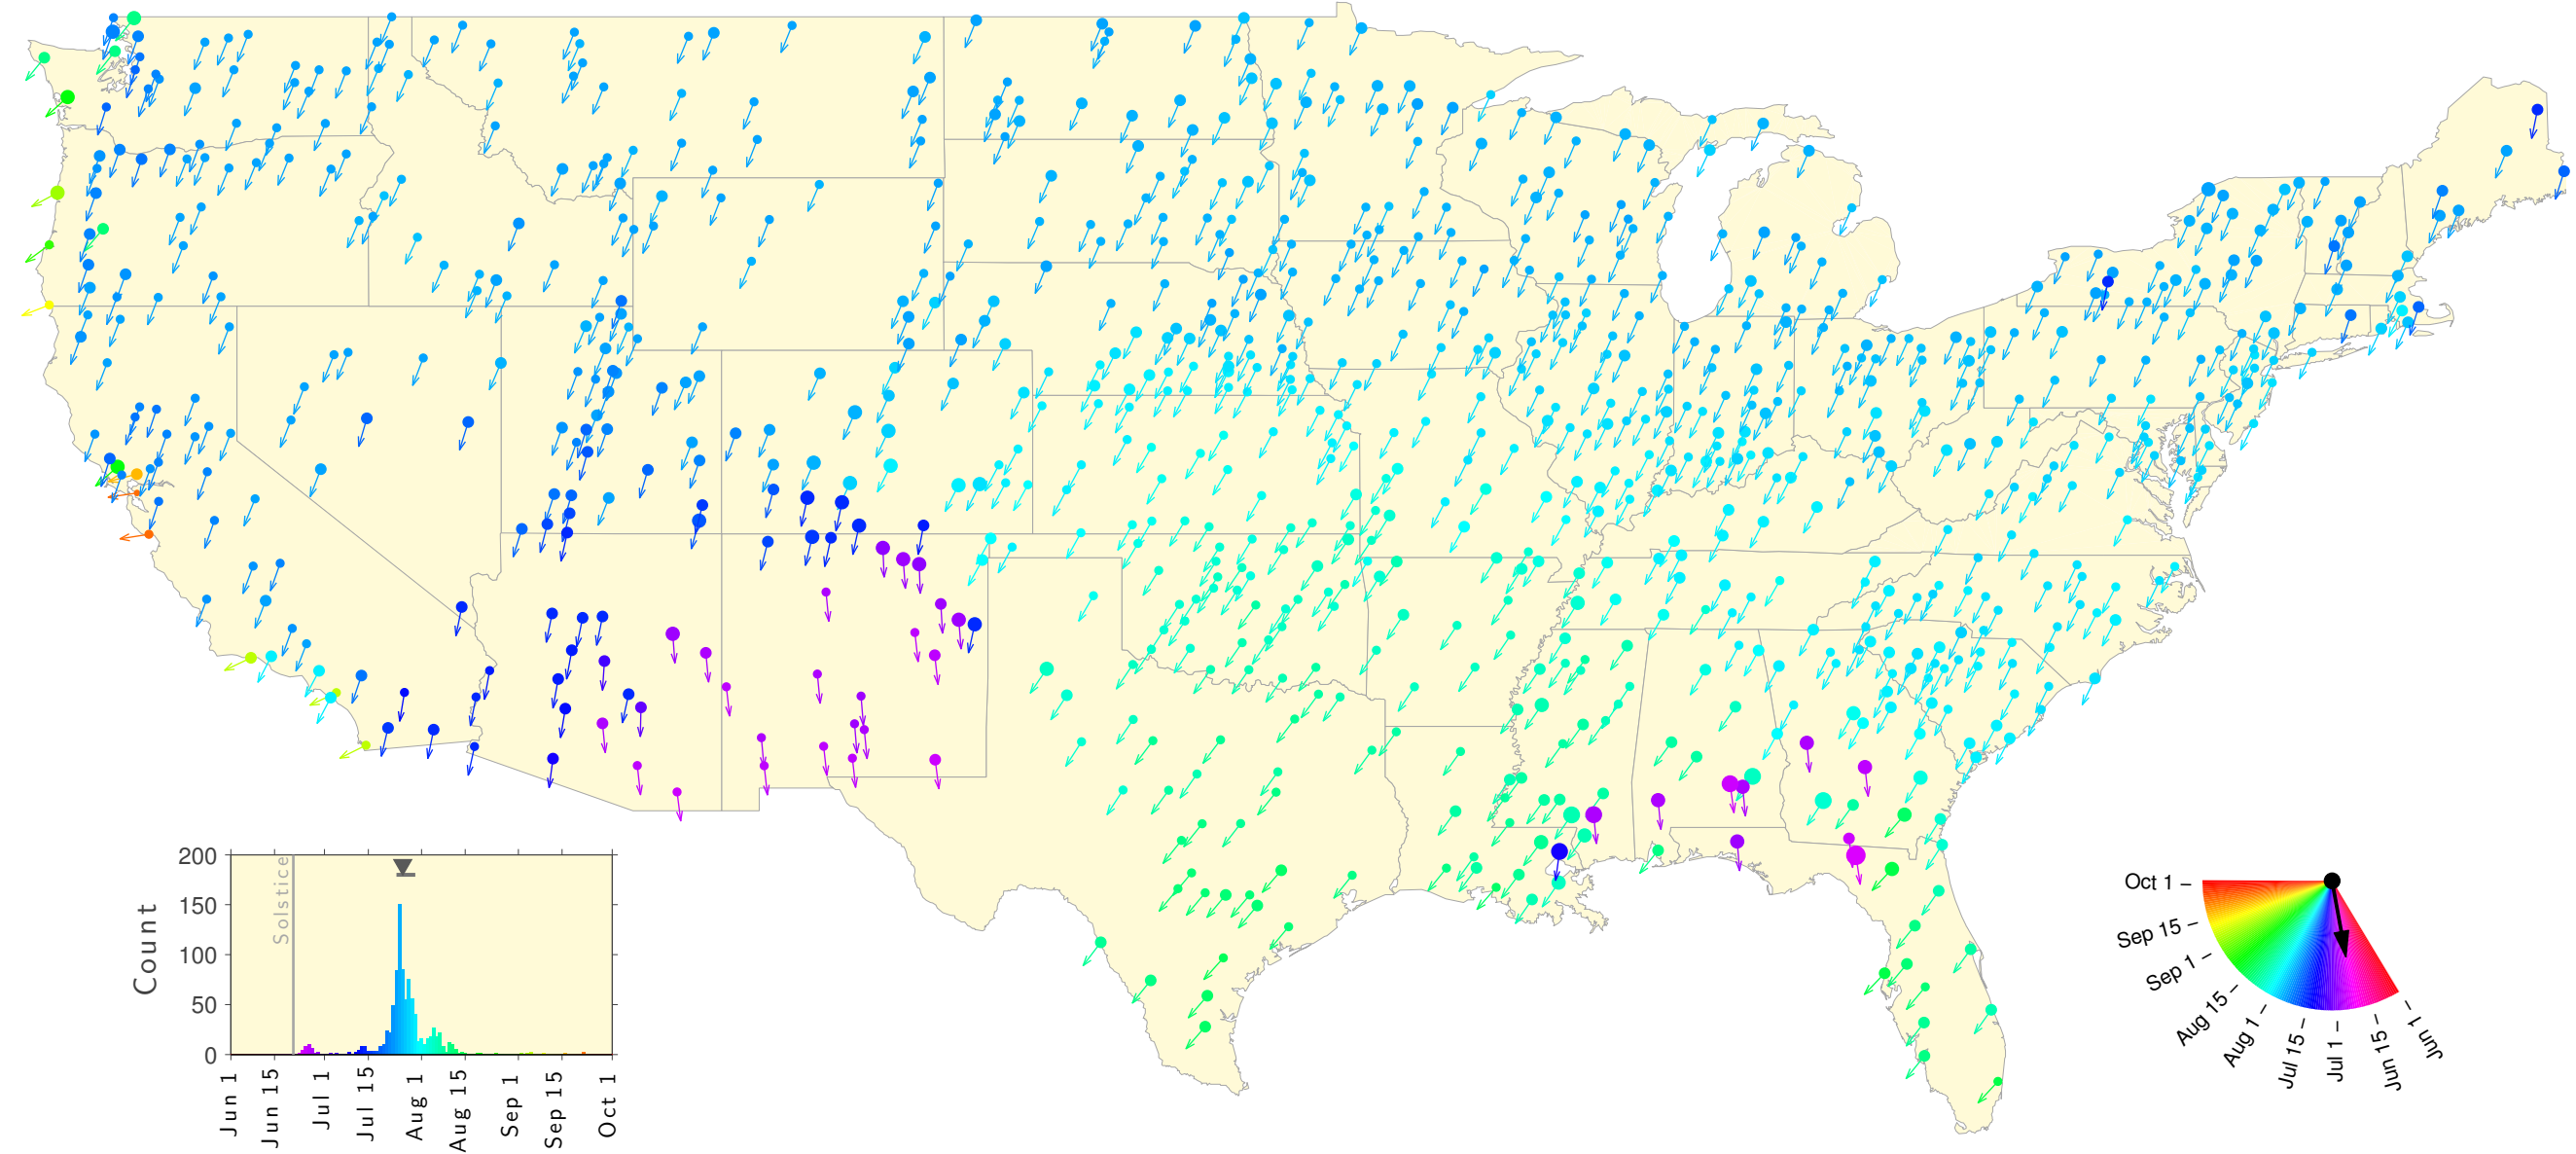

Summer Teletherm—50 year estimates: 1913 to 1962

Summer Teletherm—50 year estimates: 1914 to 1963

Summer Teletherm—50 year estimates: 1915 to 1964

Summer Teletherm—50 year estimates: 1916 to 1965

Summer Teletherm—50 year estimates: 1917 to 1966

Summer Teletherm—50 year estimates: 1918 to 1967

Summer Teletherm—50 year estimates: 1919 to 1968

Summer Teletherm—50 year estimates: 1920 to 1969

Summer Teletherm—50 year estimates: 1921 to 1970

Summer Teletherm—50 year estimates: 1922 to 1971

Summer Teletherm—50 year estimates: 1923 to 1972

Summer Teletherm—50 year estimates: 1924 to 1973

Summer Teletherm—50 year estimates: 1925 to 1974

Summer Teletherm—50 year estimates: 1926 to 1975

Summer Teletherm—50 year estimates: 1927 to 1976

Summer Teletherm—50 year estimates: 1928 to 1977

Summer Teletherm—50 year estimates: 1929 to 1978

Summer Teletherm—50 year estimates: 1930 to 1979

Summer Teletherm—50 year estimates: 1931 to 1980

Summer Teletherm—50 year estimates: 1932 to 1981