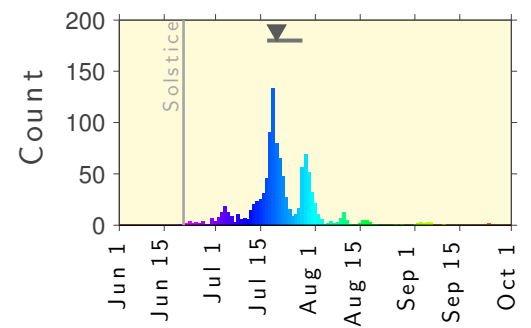

Summer Teletherm—50 year estimates: 1938 to 1987

Summer Teletherm—50 year estimates: 1939 to 1988

Summer Teletherm—50 year estimates: 1940 to 1989

Summer Teletherm—50 year estimates: 1941 to 1990

Summer Teletherm—50 year estimates: 1942 to 1991

Summer Teletherm—50 year estimates: 1943 to 1992

Summer Teletherm—50 year estimates: 1944 to 1993

Summer Teletherm—50 year estimates: 1945 to 1994

Summer Teletherm—50 year estimates: 1946 to 1995

Summer Teletherm—50 year estimates: 1947 to 1996

Summer Teletherm—50 year estimates: 1948 to 1997

Summer Teletherm—50 year estimates: 1949 to 1998

Summer Teletherm—50 year estimates: 1950 to 1999

Summer Teletherm—50 year estimates: 1951 to 2000

Summer Teletherm—50 year estimates: 1952 to 2001

Summer Teletherm—50 year estimates: 1953 to 2002

Summer Teletherm—50 year estimates: 1954 to 2003

Summer Teletherm—50 year estimates: 1955 to 2004

Summer Teletherm—50 year estimates: 1956 to 2005

Summer Teletherm—50 year estimates: 1957 to 2006