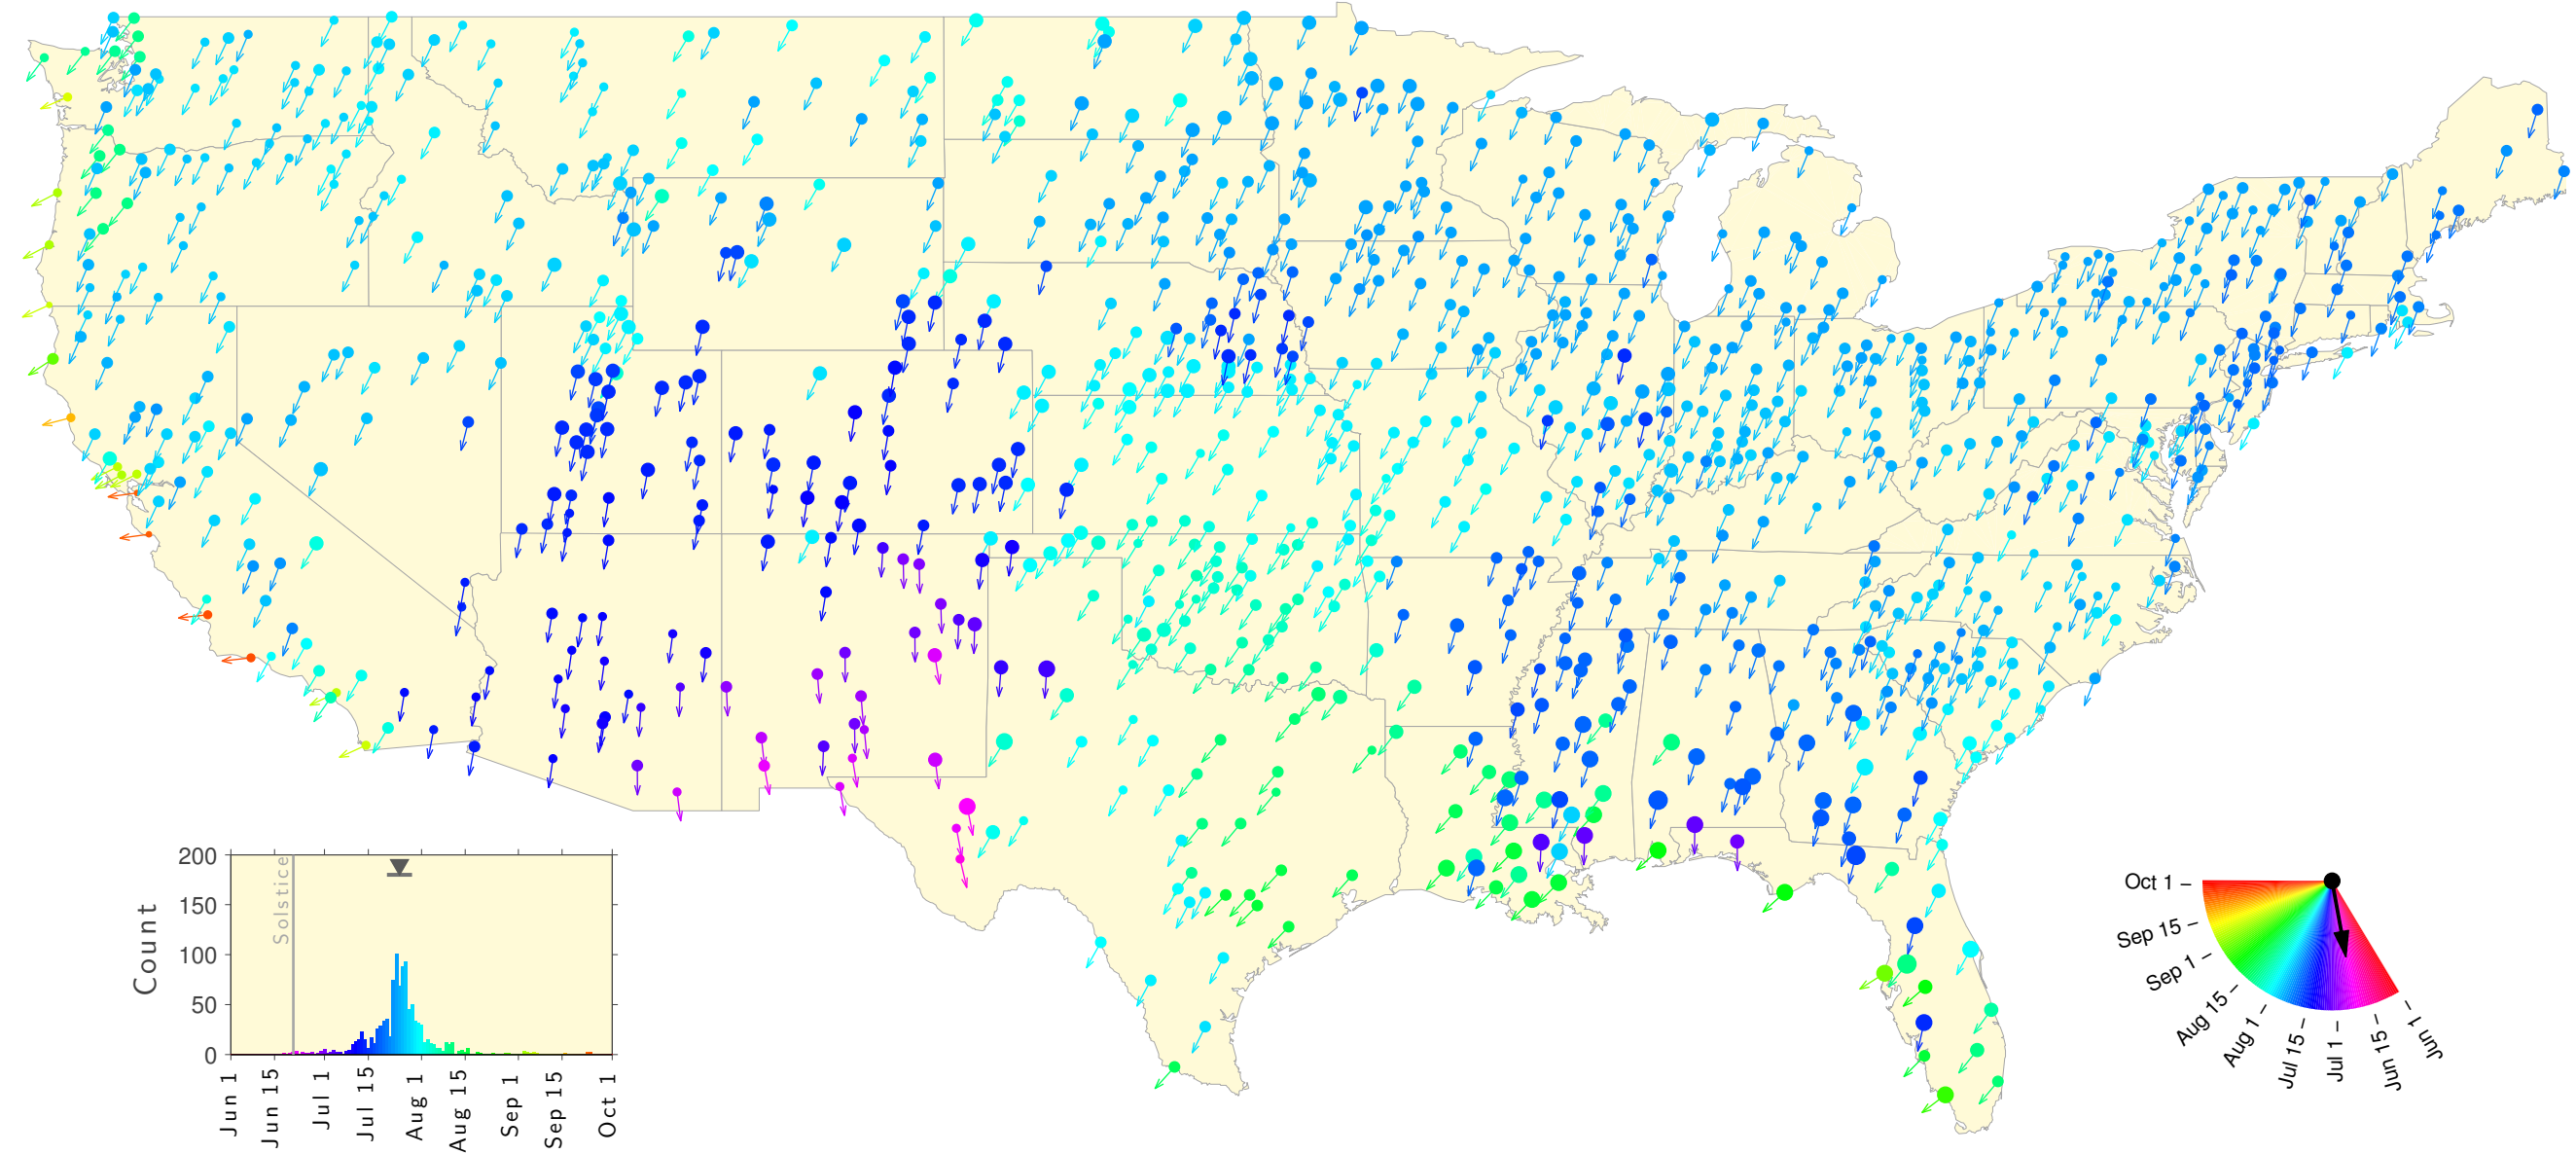

Summer Teletherm—50 year estimates: 1928 to 1977

Summer Teletherm—50 year estimates: 1929 to 1978

Summer Teletherm—50 year estimates: 1930 to 1979

Summer Teletherm—50 year estimates: 1931 to 1980

Summer Teletherm—50 year estimates: 1932 to 1981

Summer Teletherm—50 year estimates: 1933 to 1982

Summer Teletherm—50 year estimates: 1934 to 1983

Summer Teletherm—50 year estimates: 1935 to 1984

Summer Teletherm—50 year estimates: 1936 to 1985

Summer Teletherm—50 year estimates: 1937 to 1986

Summer Teletherm—50 year estimates: 1938 to 1987

Summer Teletherm—50 year estimates: 1939 to 1988

Summer Teletherm—50 year estimates: 1940 to 1989

Summer Teletherm—50 year estimates: 1941 to 1990

Summer Teletherm—50 year estimates: 1942 to 1991

Summer Teletherm—50 year estimates: 1943 to 1992

Summer Teletherm—50 year estimates: 1944 to 1993

Summer Teletherm—50 year estimates: 1945 to 1994

Summer Teletherm—50 year estimates: 1946 to 1995

Summer Teletherm—50 year estimates: 1947 to 1996