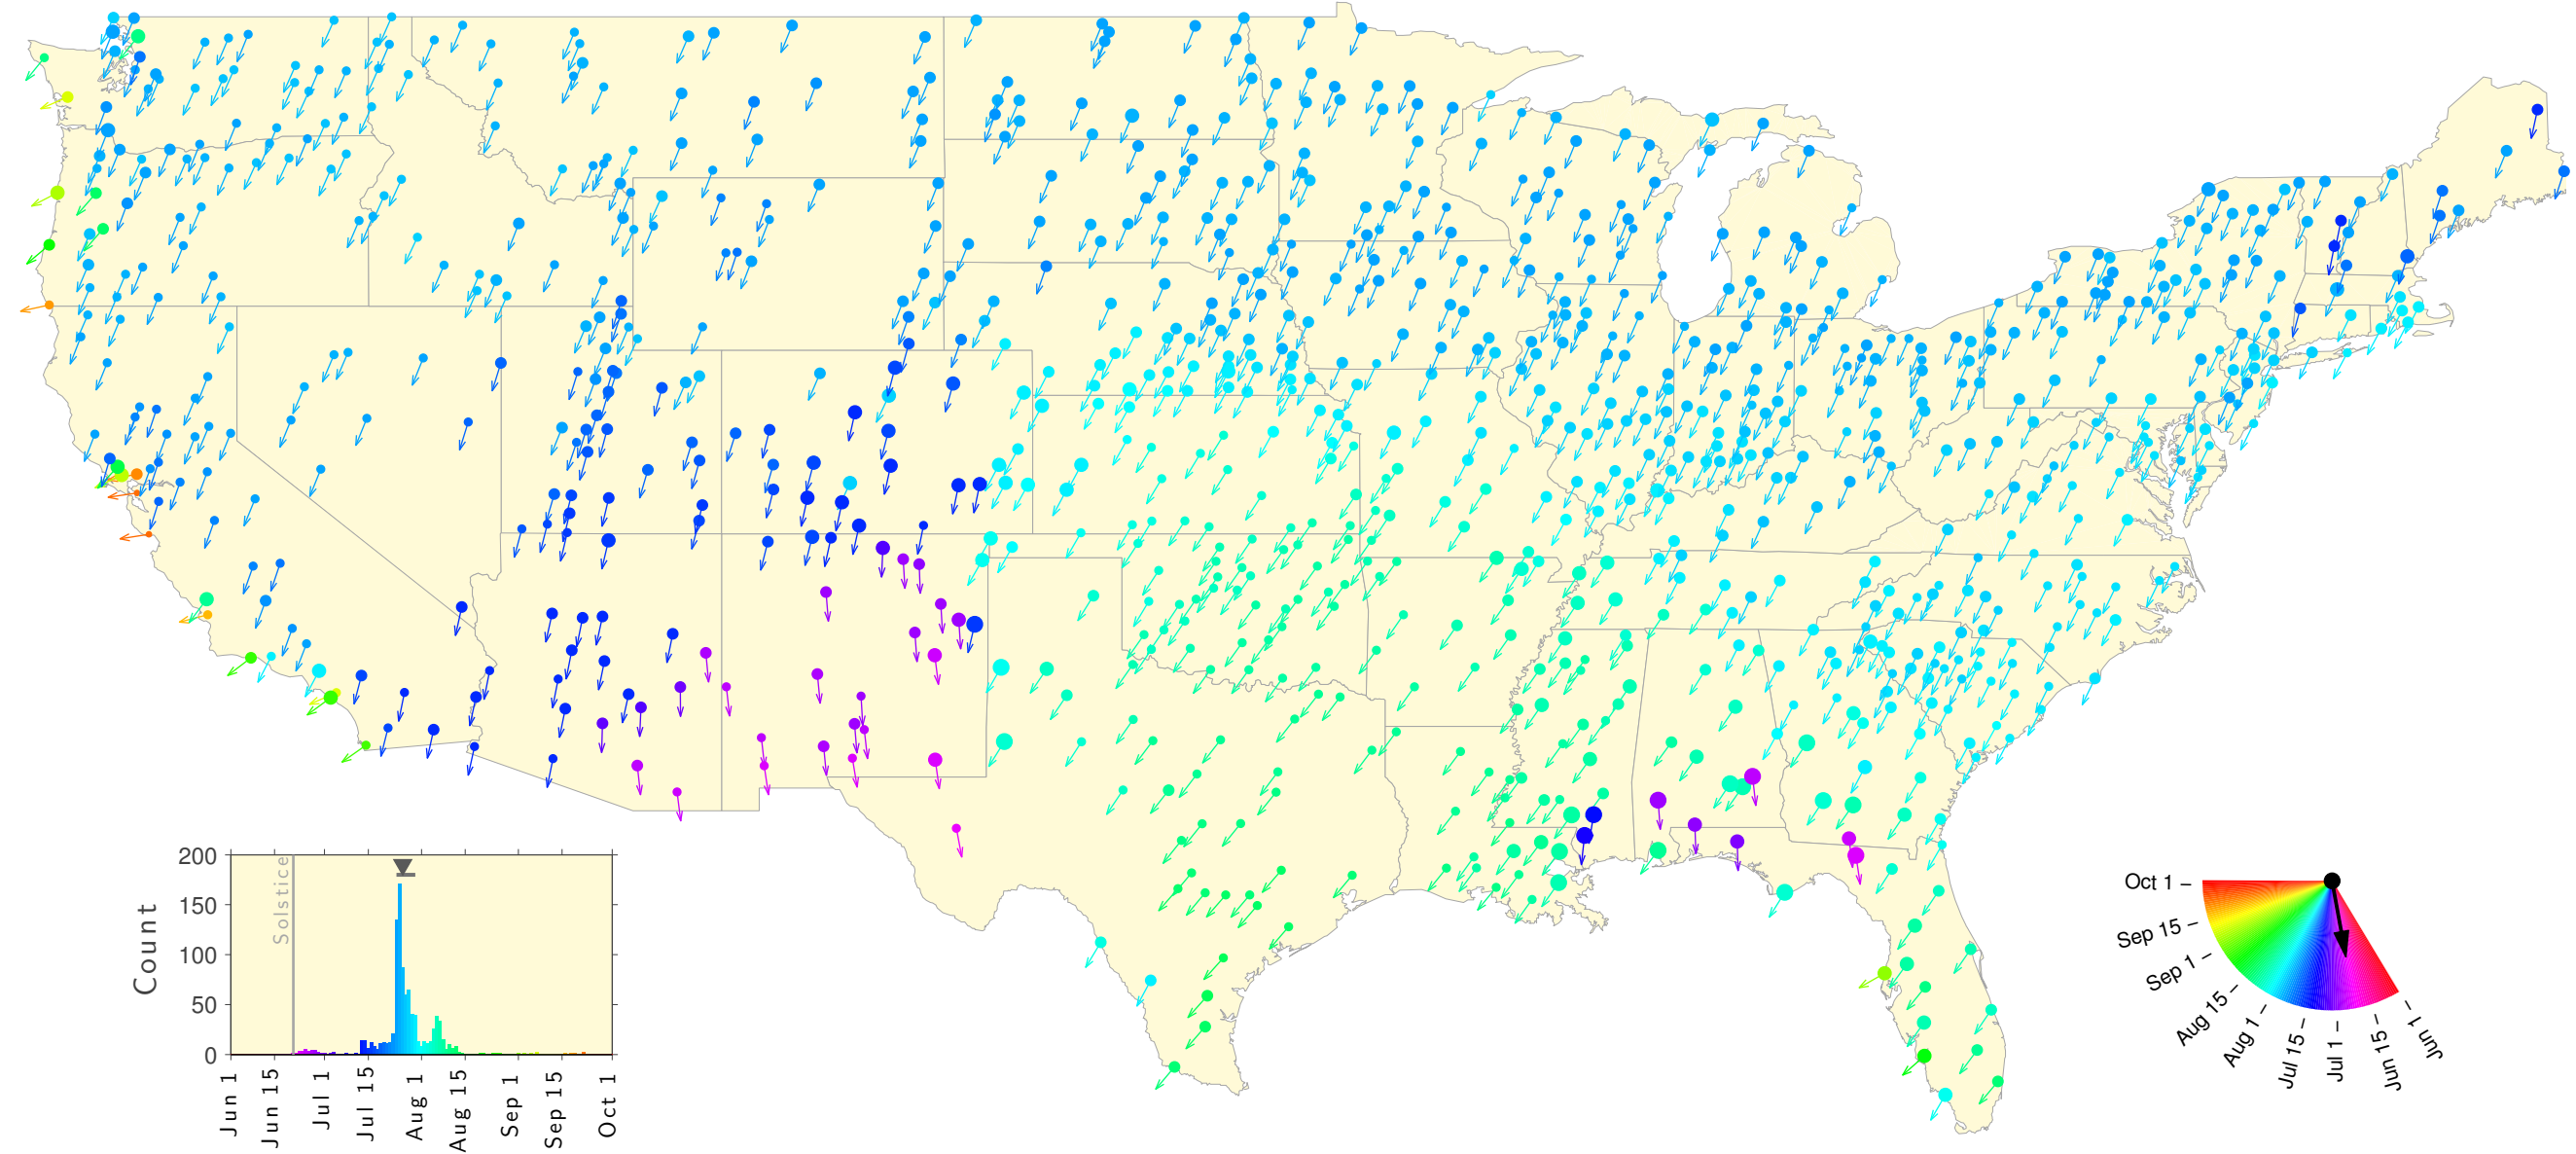

Summer Teletherm—50 year estimates: 1913 to 1962

Summer Teletherm—50 year estimates: 1914 to 1963

Summer Teletherm—50 year estimates: 1915 to 1964

Summer Teletherm—50 year estimates: 1916 to 1965

Summer Teletherm—50 year estimates: 1917 to 1966

Summer Teletherm—50 year estimates: 1918 to 1967

Summer Teletherm—50 year estimates: 1919 to 1968

Summer Teletherm—50 year estimates: 1920 to 1969

Summer Teletherm—50 year estimates: 1921 to 1970

Summer Teletherm—50 year estimates: 1922 to 1971

Summer Teletherm—50 year estimates: 1923 to 1972

Summer Teletherm—50 year estimates: 1924 to 1973

Summer Teletherm—50 year estimates: 1925 to 1974

Summer Teletherm—50 year estimates: 1926 to 1975

Summer Teletherm—50 year estimates: 1927 to 1976

Summer Teletherm—50 year estimates: 1928 to 1977

Summer Teletherm—50 year estimates: 1929 to 1978

Summer Teletherm—50 year estimates: 1930 to 1979

Summer Teletherm—50 year estimates: 1931 to 1980

Summer Teletherm—50 year estimates: 1932 to 1981