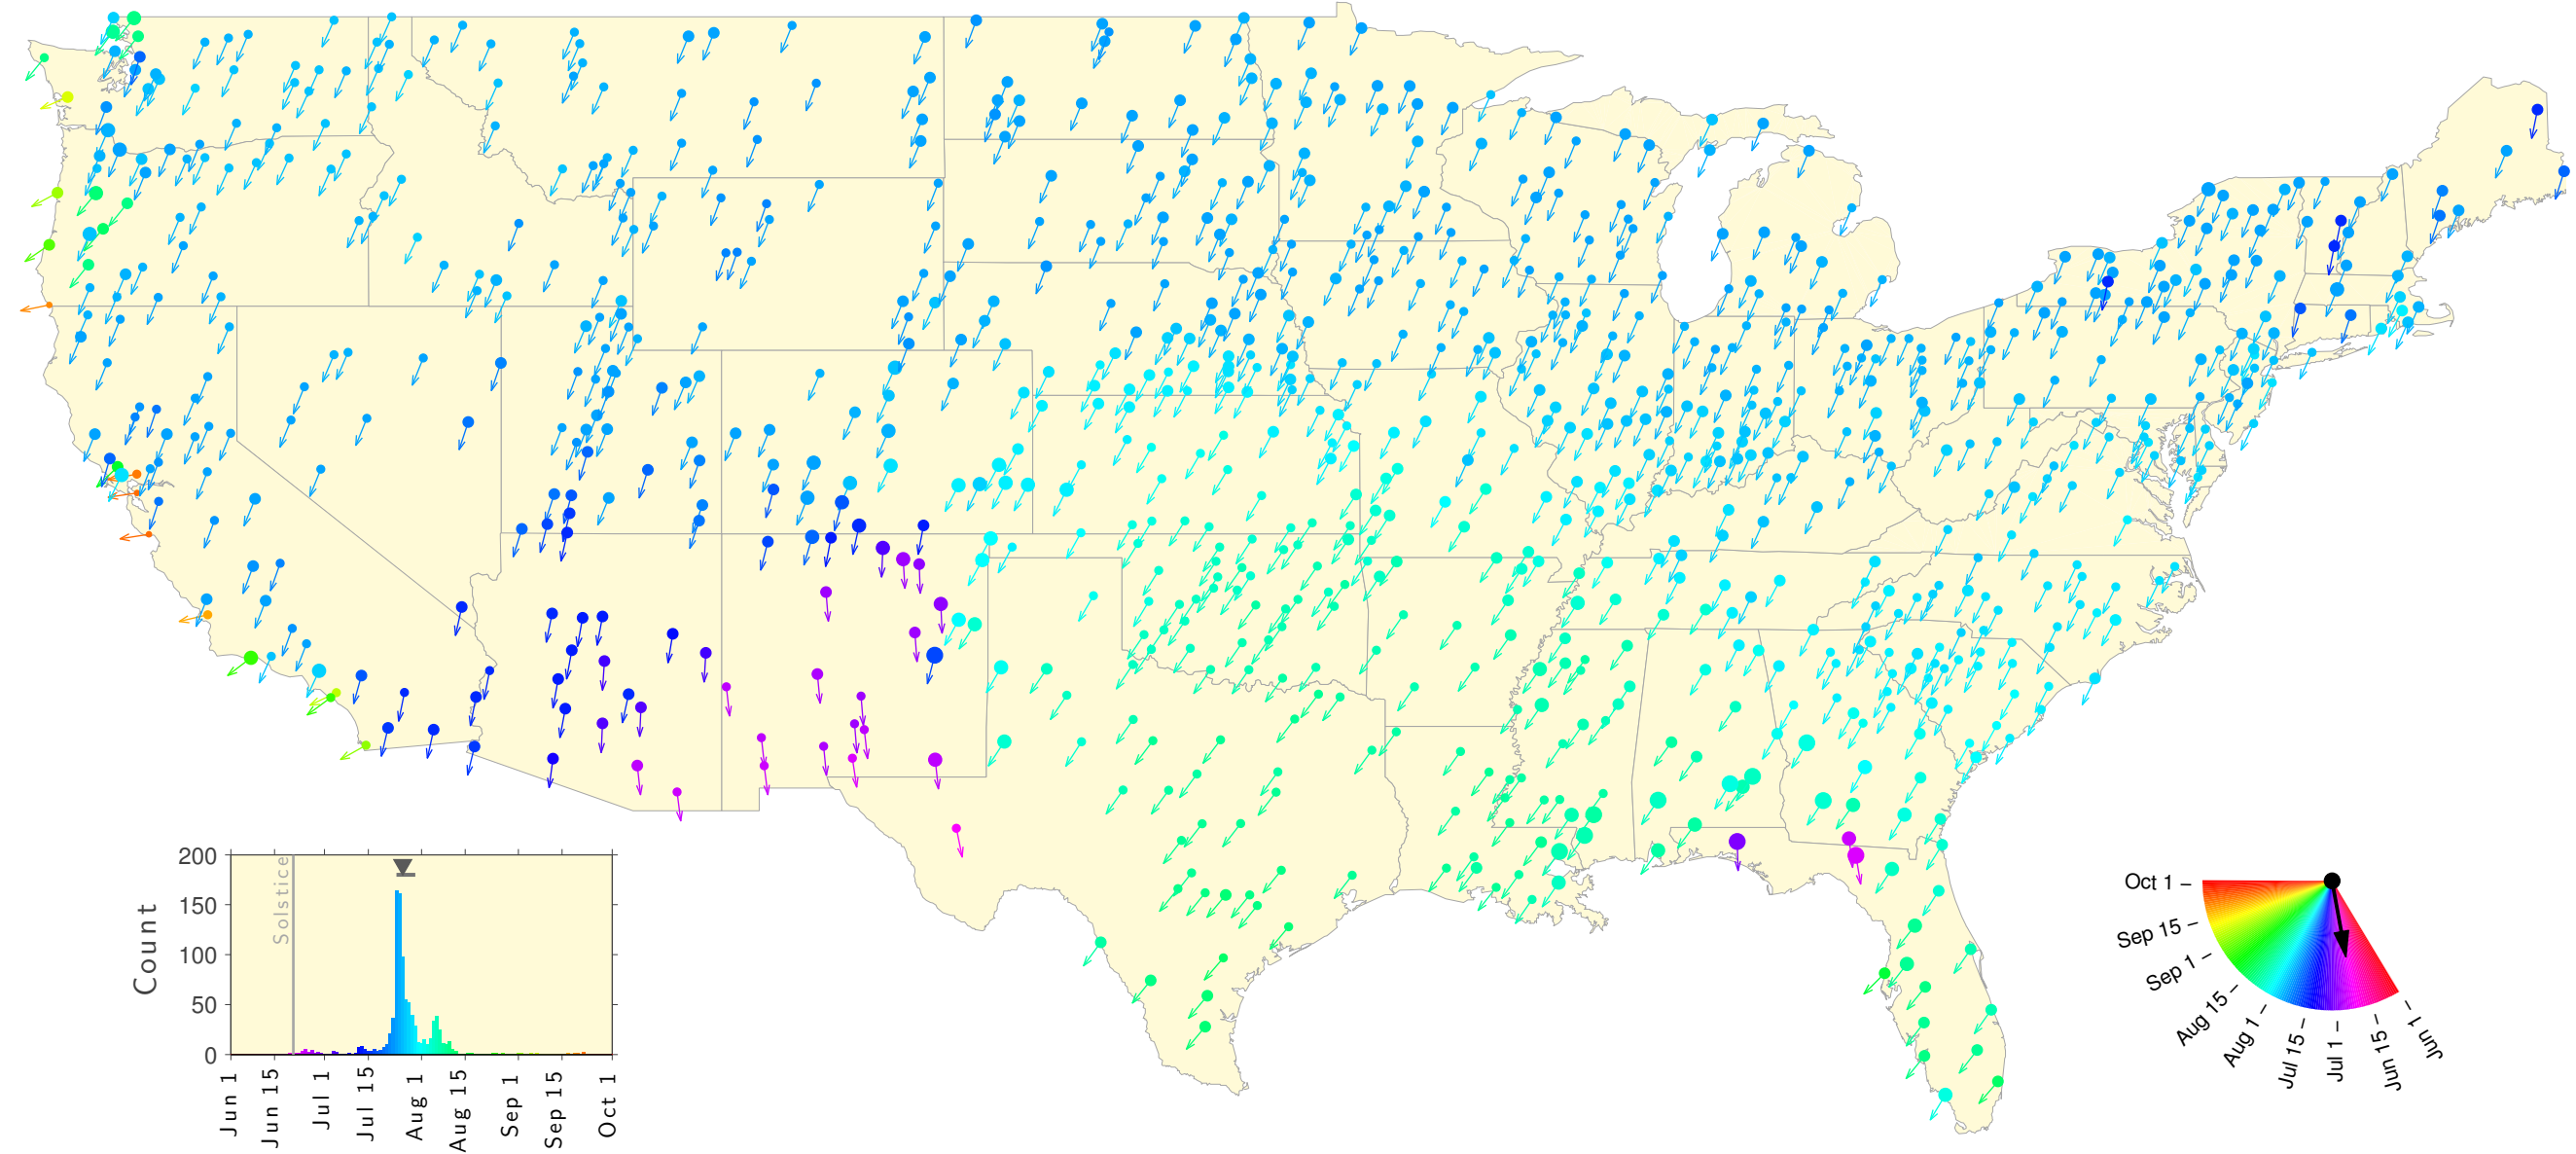

Summer Teletherm—50 year estimates: 1913 to 1962

Summer Teletherm—50 year estimates: 1914 to 1963

Summer Teletherm—50 year estimates: 1915 to 1964

Summer Teletherm—50 year estimates: 1916 to 1965

Summer Teletherm—50 year estimates: 1917 to 1966

Summer Teletherm—50 year estimates: 1918 to 1967

Summer Teletherm—50 year estimates: 1919 to 1968

Summer Teletherm—50 year estimates: 1920 to 1969

Summer Teletherm—50 year estimates: 1921 to 1970

Summer Teletherm—50 year estimates: 1922 to 1971

Summer Teletherm—50 year estimates: 1923 to 1972

Summer Teletherm—50 year estimates: 1924 to 1973

Summer Teletherm—50 year estimates: 1925 to 1974

Summer Teletherm—50 year estimates: 1926 to 1975

Summer Teletherm—50 year estimates: 1927 to 1976

Summer Teletherm—50 year estimates: 1928 to 1977

Summer Teletherm—50 year estimates: 1929 to 1978

Summer Teletherm—50 year estimates: 1930 to 1979

Summer Teletherm—50 year estimates: 1931 to 1980

Summer Teletherm—50 year estimates: 1932 to 1981