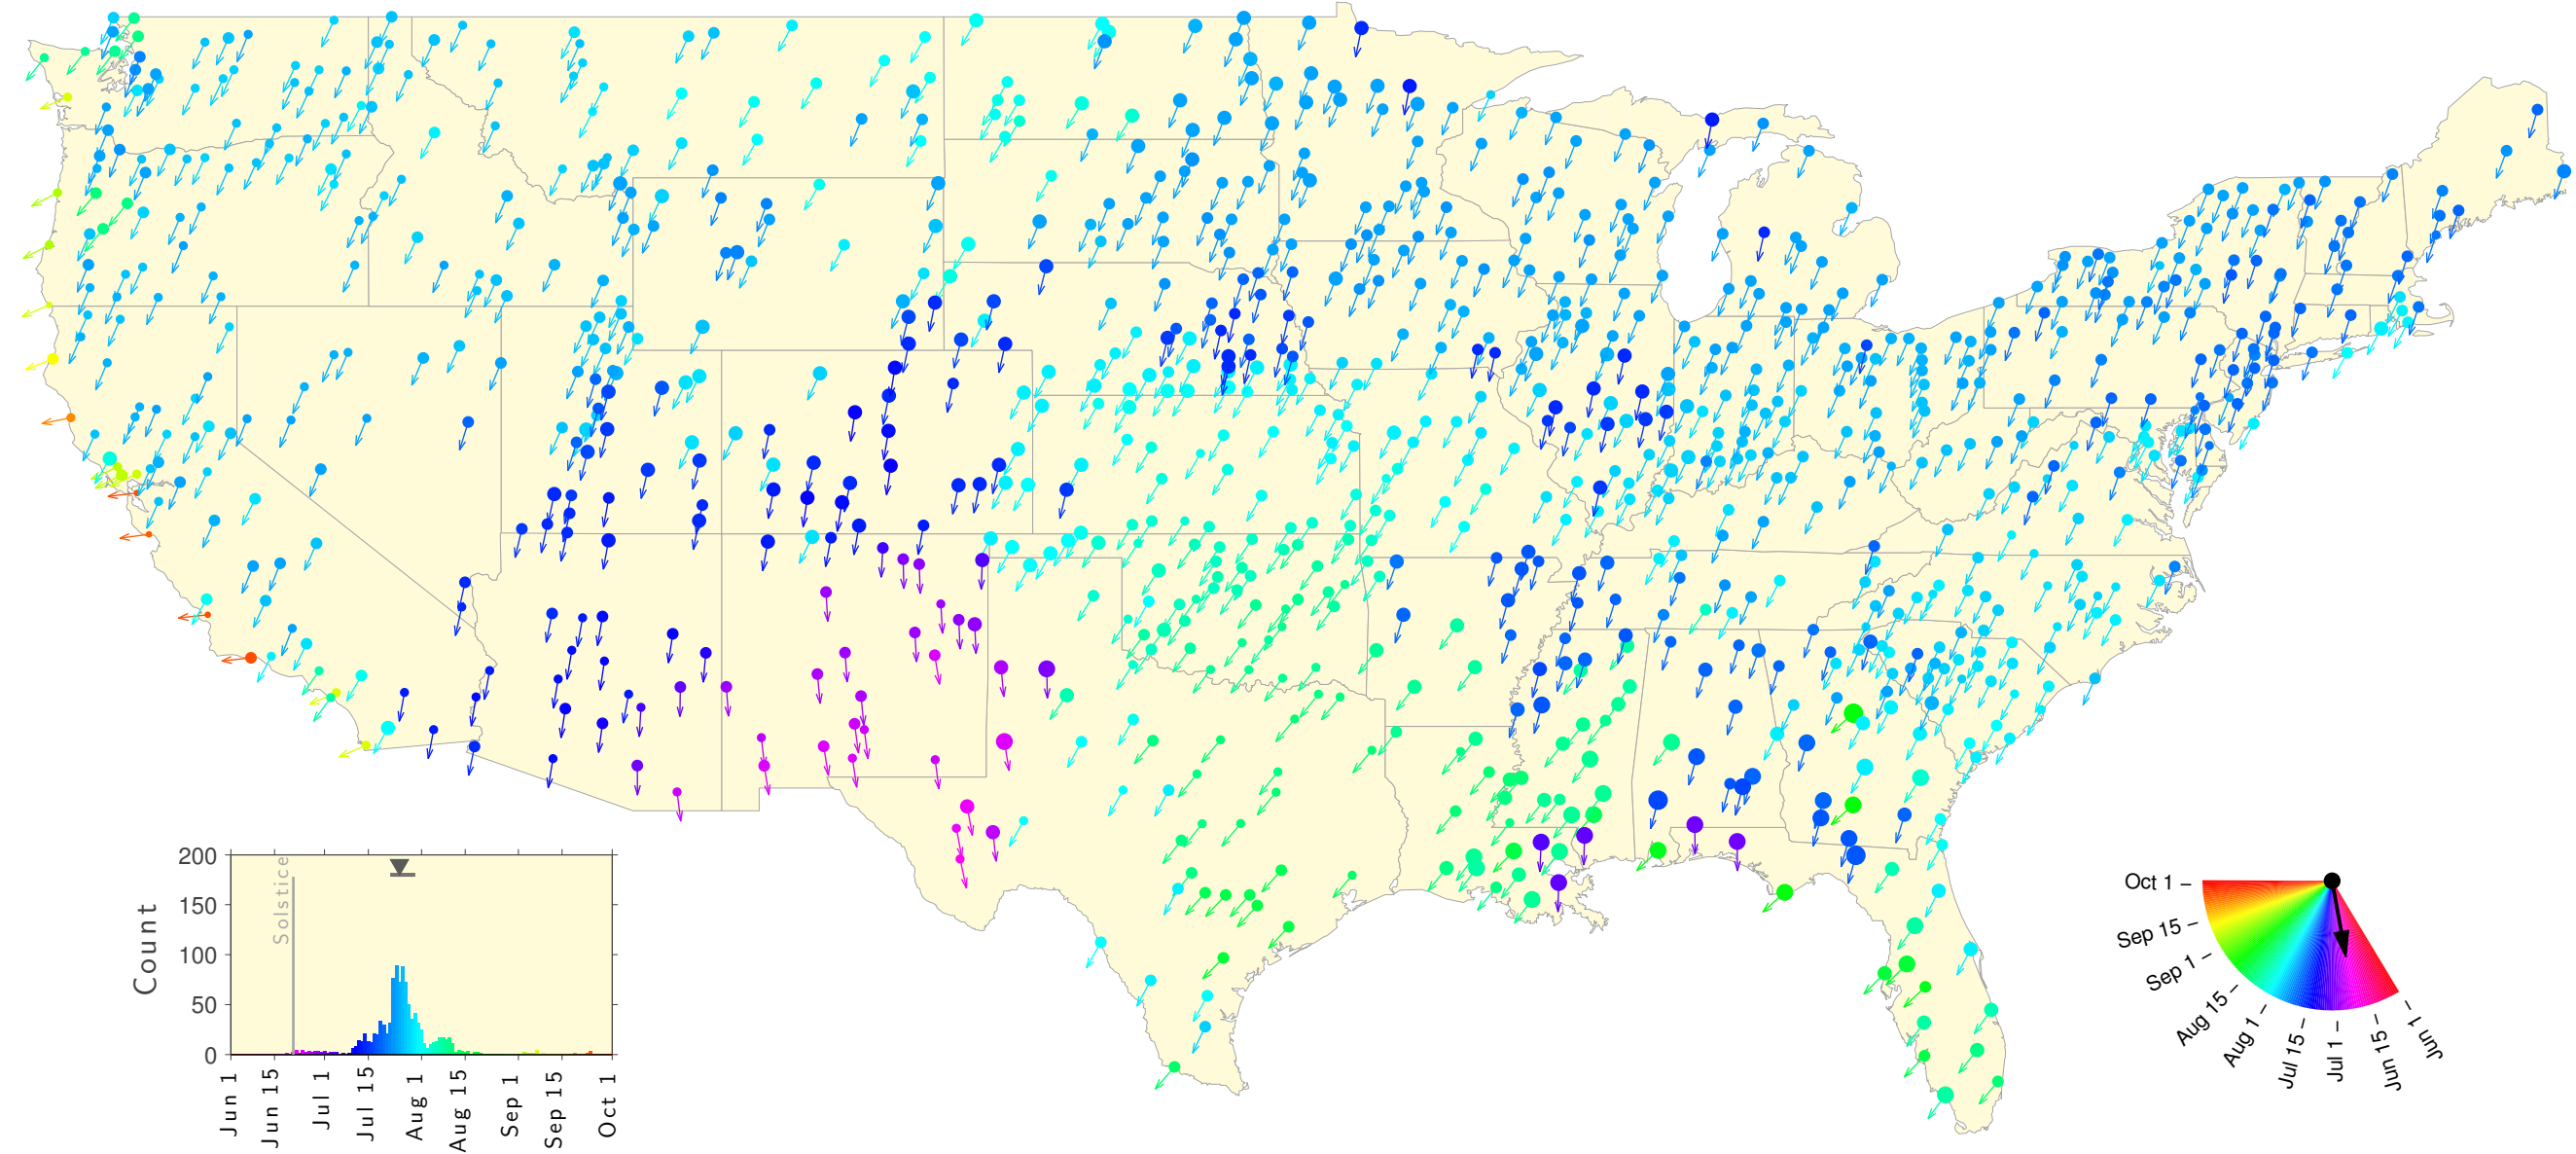

Summer Teletherm—50 year estimates: 1918 to 1967

Summer Teletherm—50 year estimates: 1919 to 1968

Summer Teletherm—50 year estimates: 1920 to 1969

Summer Teletherm—50 year estimates: 1921 to 1970

Summer Teletherm—50 year estimates: 1922 to 1971

Summer Teletherm—50 year estimates: 1923 to 1972

Summer Teletherm—50 year estimates: 1924 to 1973

Summer Teletherm—50 year estimates: 1925 to 1974

Summer Teletherm—50 year estimates: 1926 to 1975

Summer Teletherm—50 year estimates: 1927 to 1976

Summer Teletherm—50 year estimates: 1928 to 1977

Summer Teletherm—50 year estimates: 1929 to 1978

Summer Teletherm—50 year estimates: 1930 to 1979

Summer Teletherm—50 year estimates: 1931 to 1980

Summer Teletherm—50 year estimates: 1932 to 1981

Summer Teletherm—50 year estimates: 1933 to 1982

Summer Teletherm—50 year estimates: 1934 to 1983

Summer Teletherm—50 year estimates: 1935 to 1984

Summer Teletherm—50 year estimates: 1936 to 1985

Summer Teletherm—50 year estimates: 1937 to 1986