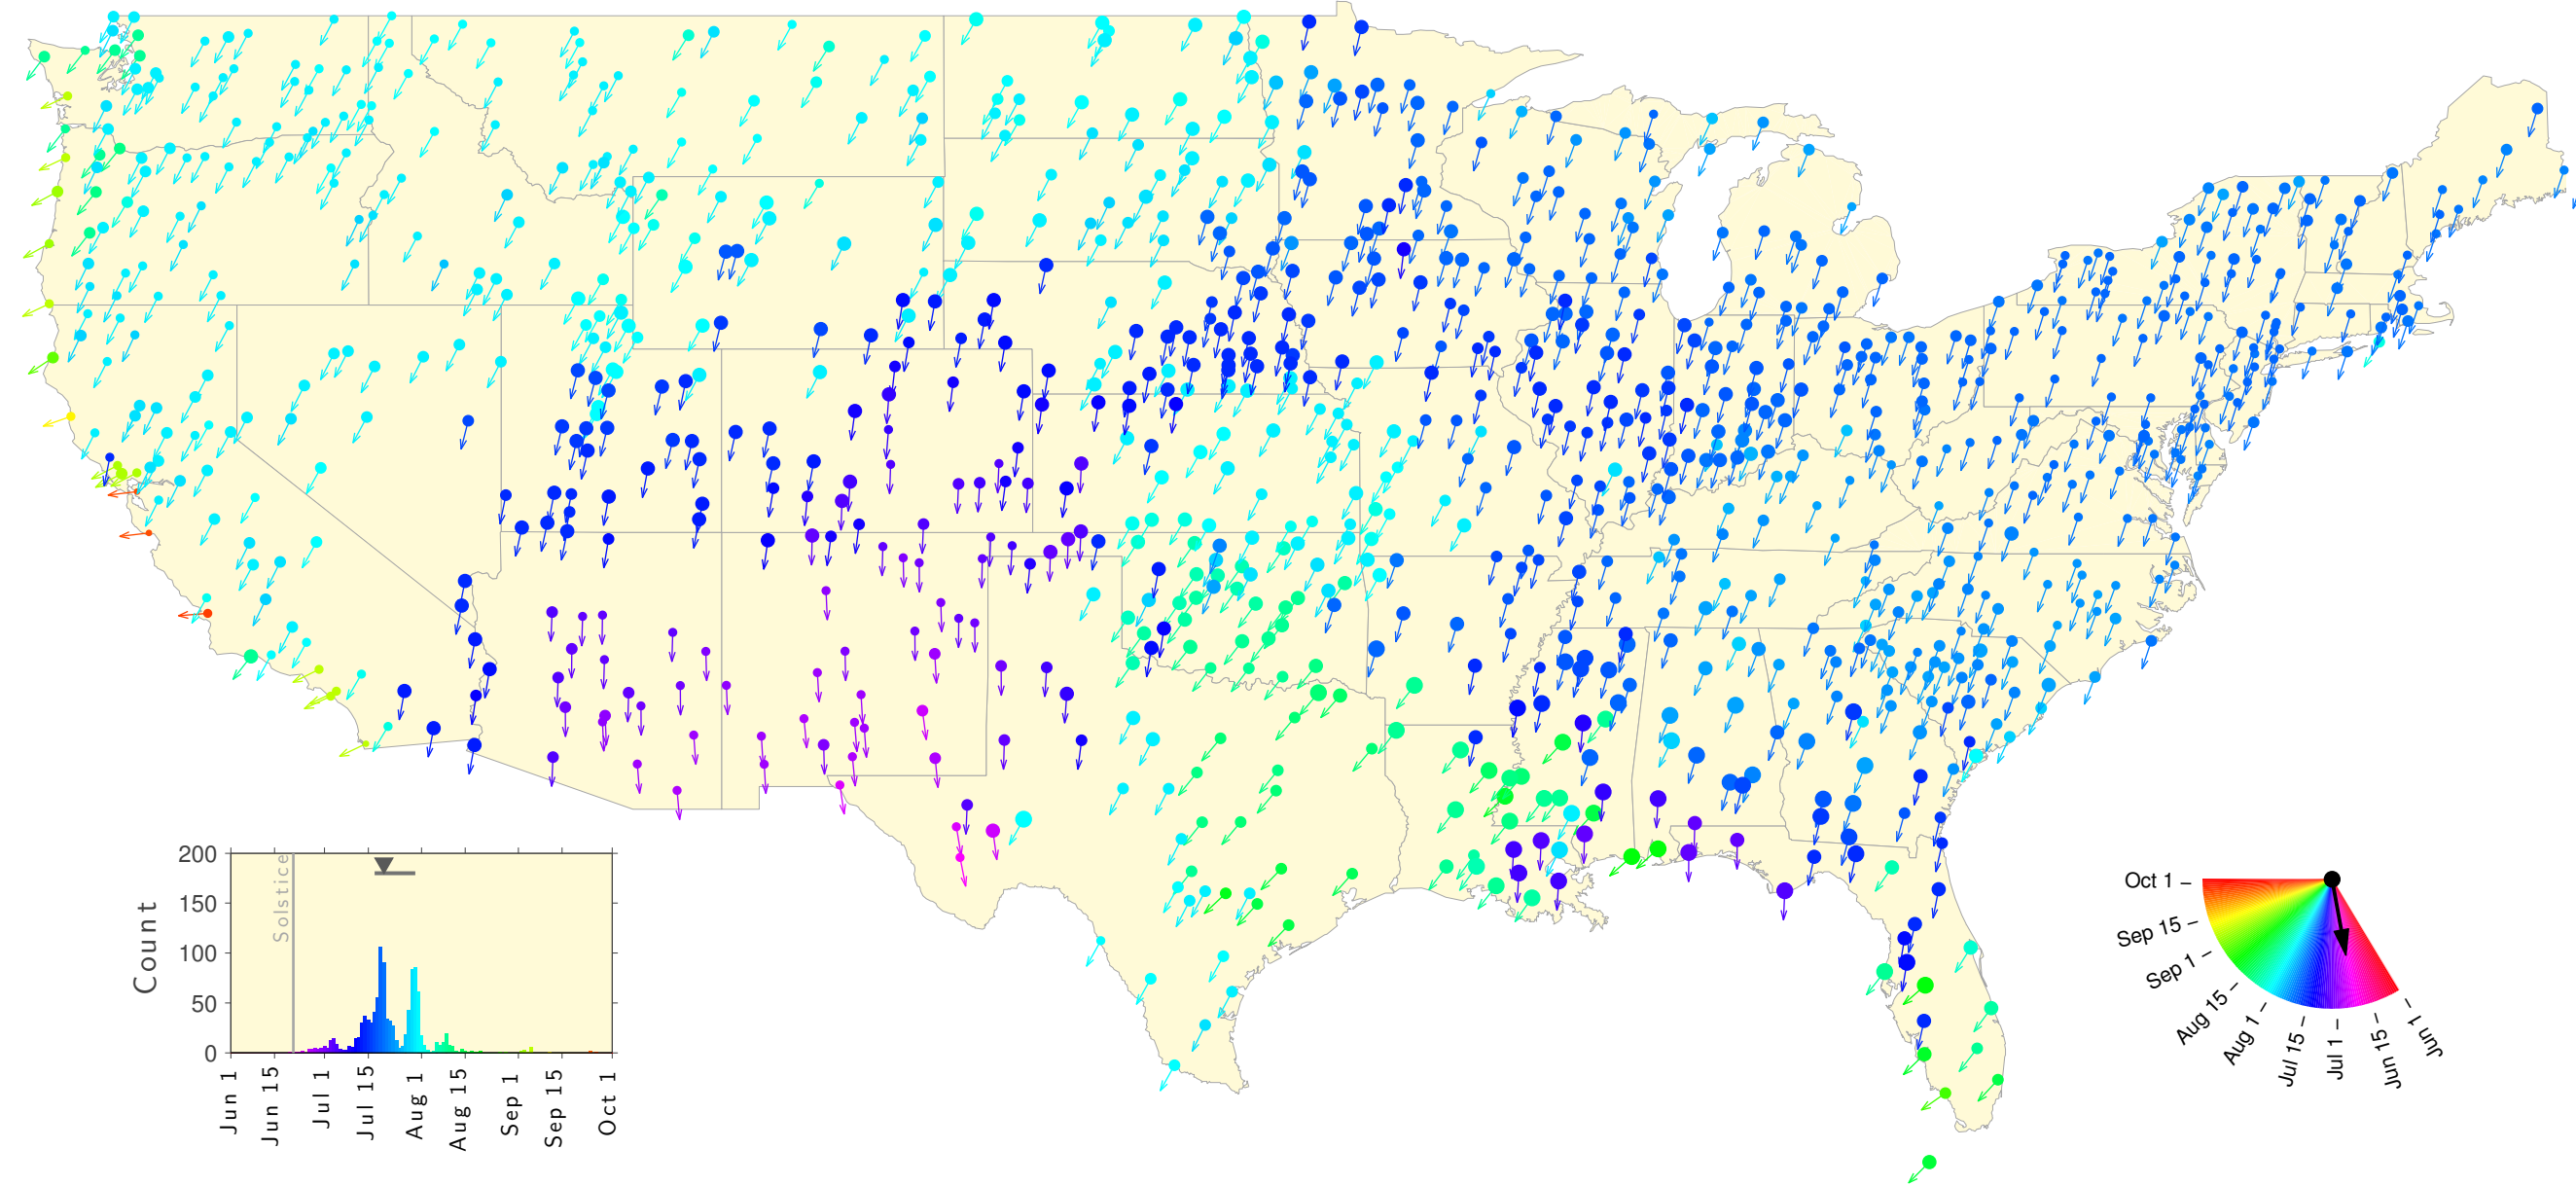

Summer Teletherm—50 year estimates: 1938 to 1987

Summer Teletherm—50 year estimates: 1939 to 1988

Summer Teletherm—50 year estimates: 1940 to 1989

Summer Teletherm—50 year estimates: 1941 to 1990

Summer Teletherm—50 year estimates: 1942 to 1991

Summer Teletherm—50 year estimates: 1943 to 1992

Summer Teletherm—50 year estimates: 1944 to 1993

Summer Teletherm—50 year estimates: 1945 to 1994

Summer Teletherm—50 year estimates: 1946 to 1995

Summer Teletherm—50 year estimates: 1947 to 1996

Summer Teletherm—50 year estimates: 1948 to 1997

Summer Teletherm—50 year estimates: 1949 to 1998

Summer Teletherm—50 year estimates: 1950 to 1999

Summer Teletherm—50 year estimates: 1951 to 2000

Summer Teletherm—50 year estimates: 1952 to 2001

Summer Teletherm—50 year estimates: 1953 to 2002

Summer Teletherm—50 year estimates: 1954 to 2003

Summer Teletherm—50 year estimates: 1955 to 2004

Summer Teletherm—50 year estimates: 1956 to 2005

Summer Teletherm—50 year estimates: 1957 to 2006