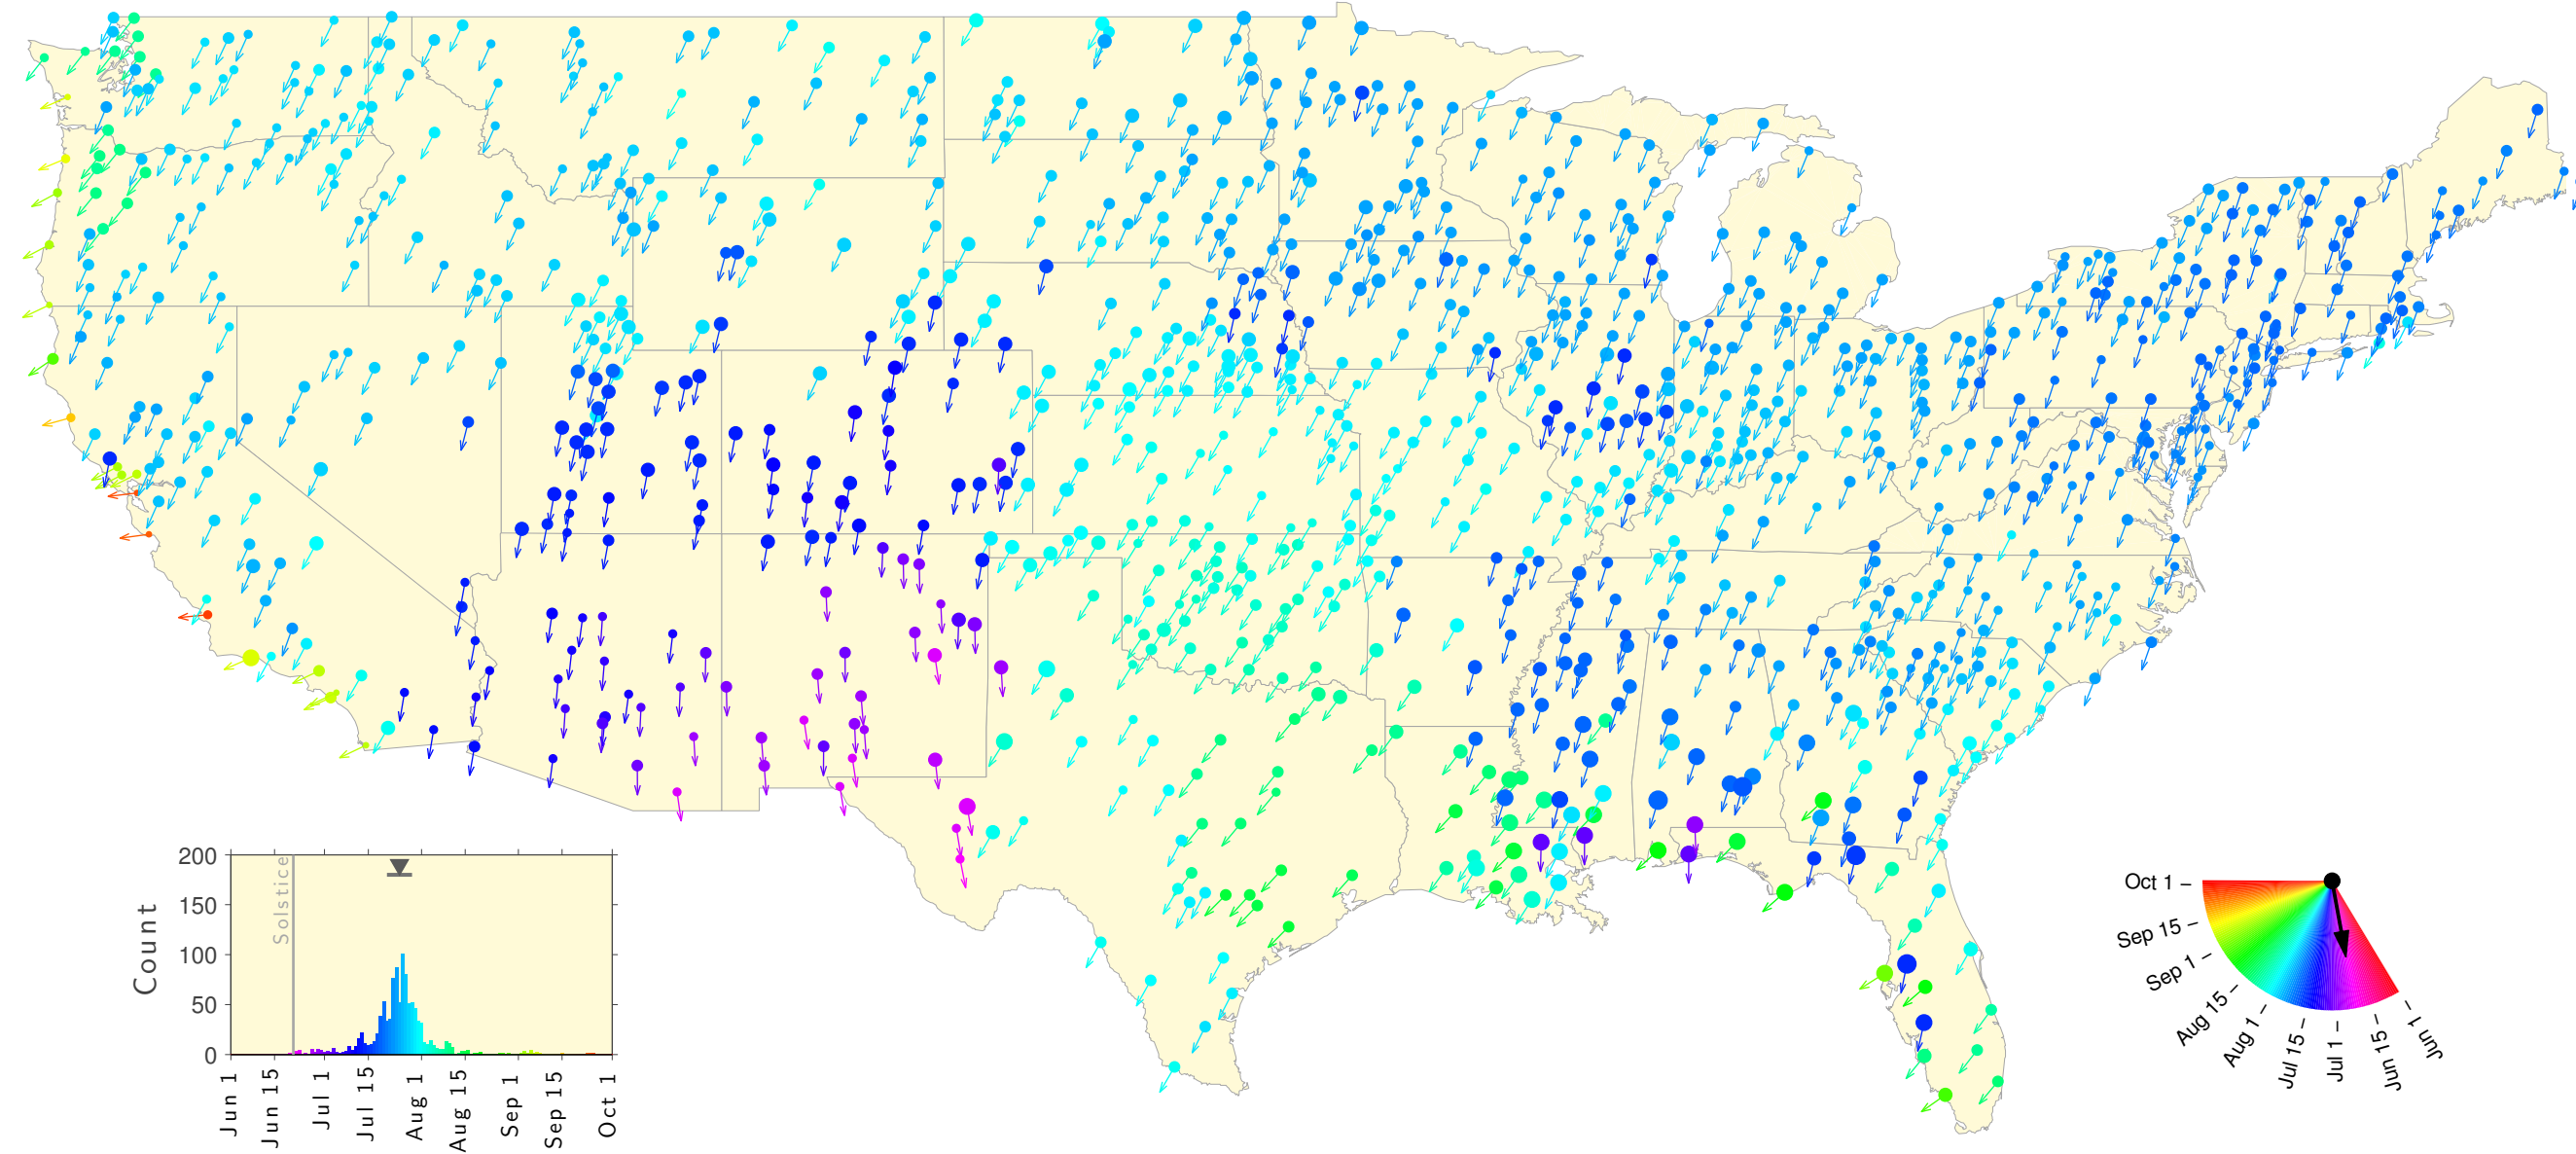

Summer Teletherm—50 year estimates: 1928 to 1977

Summer Teletherm—50 year estimates: 1929 to 1978

Summer Teletherm—50 year estimates: 1930 to 1979

Summer Teletherm—50 year estimates: 1931 to 1980

Summer Teletherm—50 year estimates: 1932 to 1981

Summer Teletherm—50 year estimates: 1933 to 1982

Summer Teletherm—50 year estimates: 1934 to 1983

Summer Teletherm—50 year estimates: 1935 to 1984

Summer Teletherm—50 year estimates: 1936 to 1985

Summer Teletherm—50 year estimates: 1937 to 1986

Summer Teletherm—50 year estimates: 1938 to 1987

Summer Teletherm—50 year estimates: 1939 to 1988

Summer Teletherm—50 year estimates: 1940 to 1989

Summer Teletherm—50 year estimates: 1941 to 1990

Summer Teletherm—50 year estimates: 1942 to 1991

Summer Teletherm—50 year estimates: 1943 to 1992

Summer Teletherm—50 year estimates: 1944 to 1993

Summer Teletherm—50 year estimates: 1945 to 1994

Summer Teletherm—50 year estimates: 1946 to 1995

Summer Teletherm—50 year estimates: 1947 to 1996