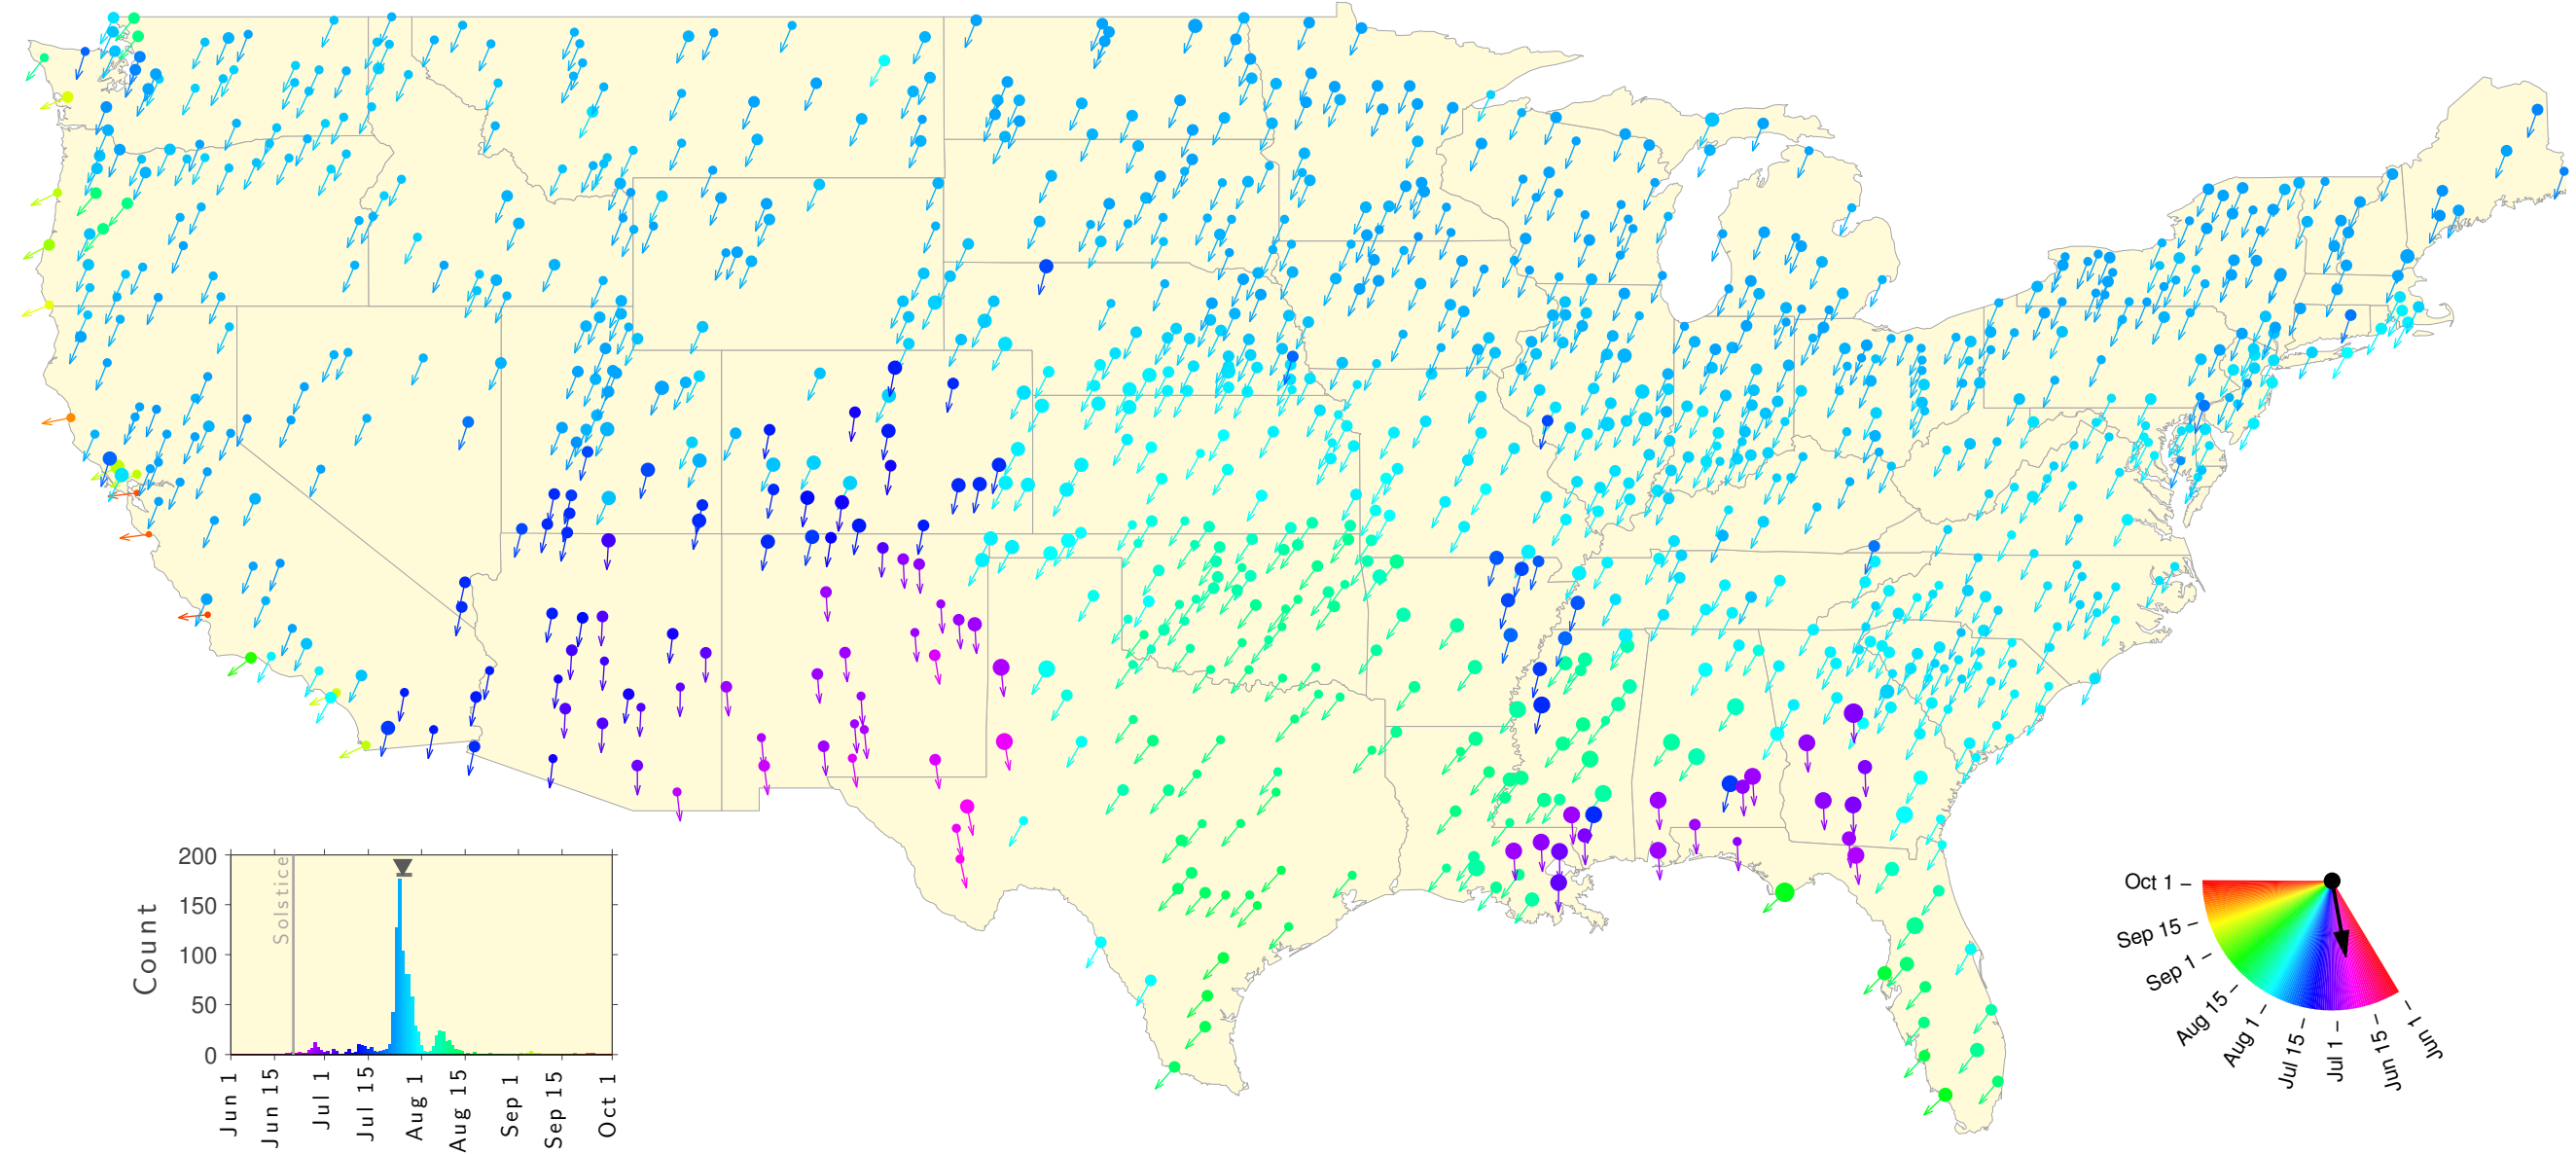

Summer Teletherm—50 year estimates: 1913 to 1962

Summer Teletherm—50 year estimates: 1914 to 1963

Summer Teletherm—50 year estimates: 1915 to 1964

Summer Teletherm—50 year estimates: 1916 to 1965

Summer Teletherm—50 year estimates: 1917 to 1966

Summer Teletherm—50 year estimates: 1918 to 1967

Summer Teletherm—50 year estimates: 1919 to 1968

Summer Teletherm—50 year estimates: 1920 to 1969

Summer Teletherm—50 year estimates: 1921 to 1970

Summer Teletherm—50 year estimates: 1922 to 1971

Summer Teletherm—50 year estimates: 1923 to 1972

Summer Teletherm—50 year estimates: 1924 to 1973

Summer Teletherm—50 year estimates: 1925 to 1974

Summer Teletherm—50 year estimates: 1926 to 1975

Summer Teletherm—50 year estimates: 1927 to 1976

Summer Teletherm—50 year estimates: 1928 to 1977

Summer Teletherm—50 year estimates: 1929 to 1978

Summer Teletherm—50 year estimates: 1930 to 1979

Summer Teletherm—50 year estimates: 1931 to 1980

Summer Teletherm—50 year estimates: 1932 to 1981