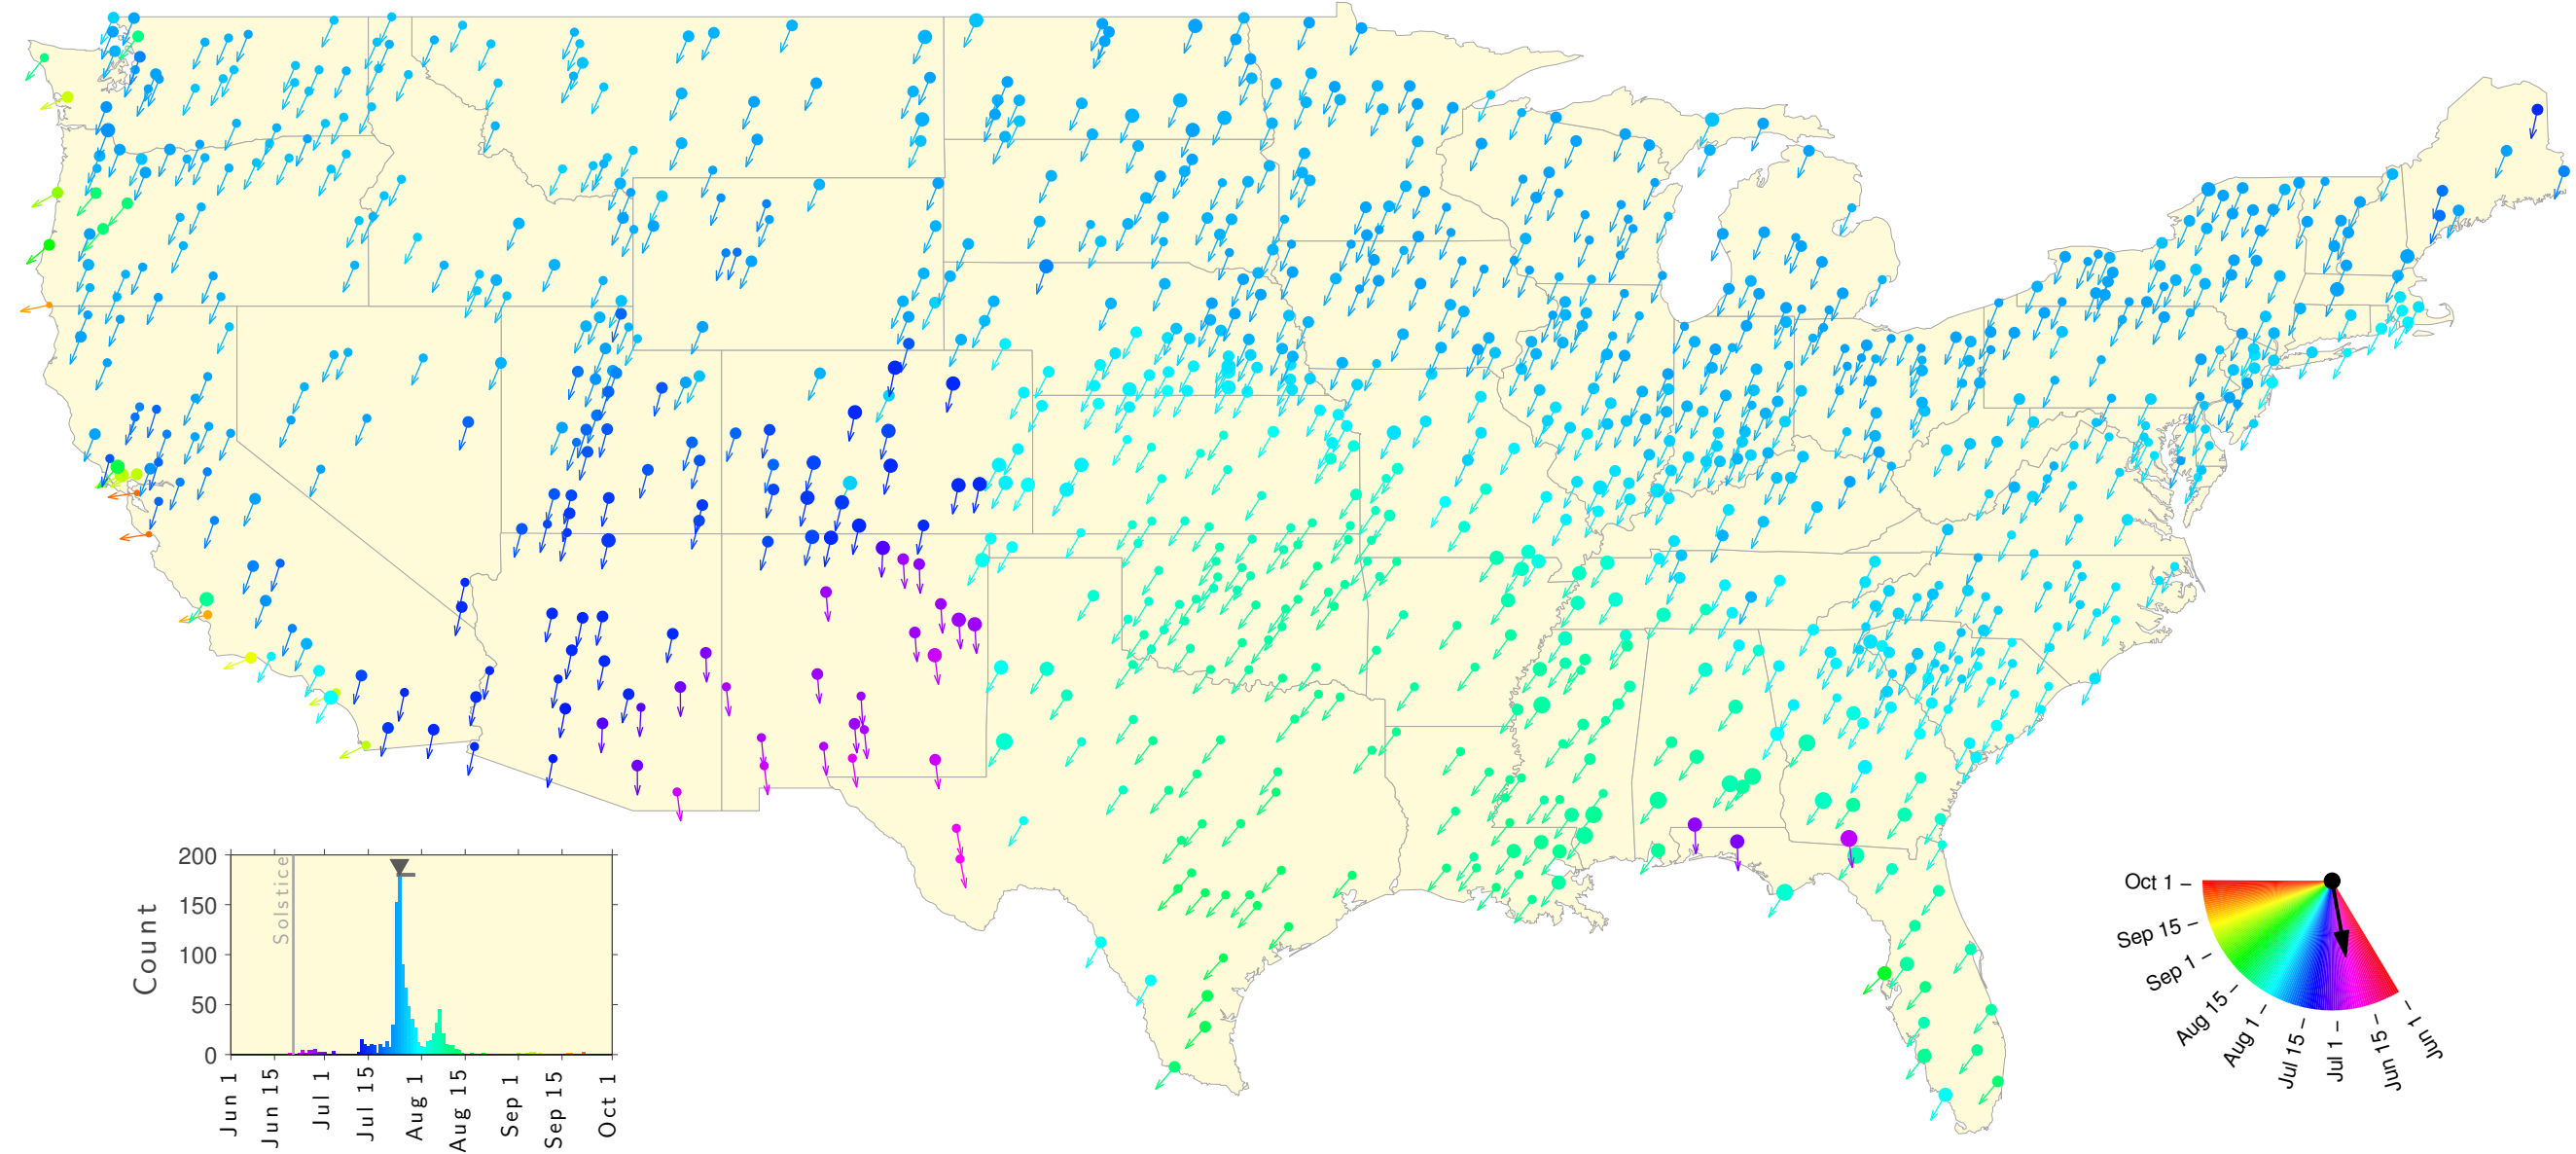

Summer Teletherm—50 year estimates: 1913 to 1962

Summer Teletherm—50 year estimates: 1914 to 1963

Summer Teletherm—50 year estimates: 1915 to 1964

Summer Teletherm—50 year estimates: 1916 to 1965

Summer Teletherm—50 year estimates: 1917 to 1966

Summer Teletherm—50 year estimates: 1918 to 1967

Summer Teletherm—50 year estimates: 1919 to 1968

Summer Teletherm—50 year estimates: 1920 to 1969

Summer Teletherm—50 year estimates: 1921 to 1970

Summer Teletherm—50 year estimates: 1922 to 1971

Summer Teletherm—50 year estimates: 1923 to 1972

Summer Teletherm—50 year estimates: 1924 to 1973

Summer Teletherm—50 year estimates: 1925 to 1974

Summer Teletherm—50 year estimates: 1926 to 1975

Summer Teletherm—50 year estimates: 1927 to 1976

Summer Teletherm—50 year estimates: 1928 to 1977

Summer Teletherm—50 year estimates: 1929 to 1978

Summer Teletherm—50 year estimates: 1930 to 1979

Summer Teletherm—50 year estimates: 1931 to 1980

Summer Teletherm—50 year estimates: 1932 to 1981