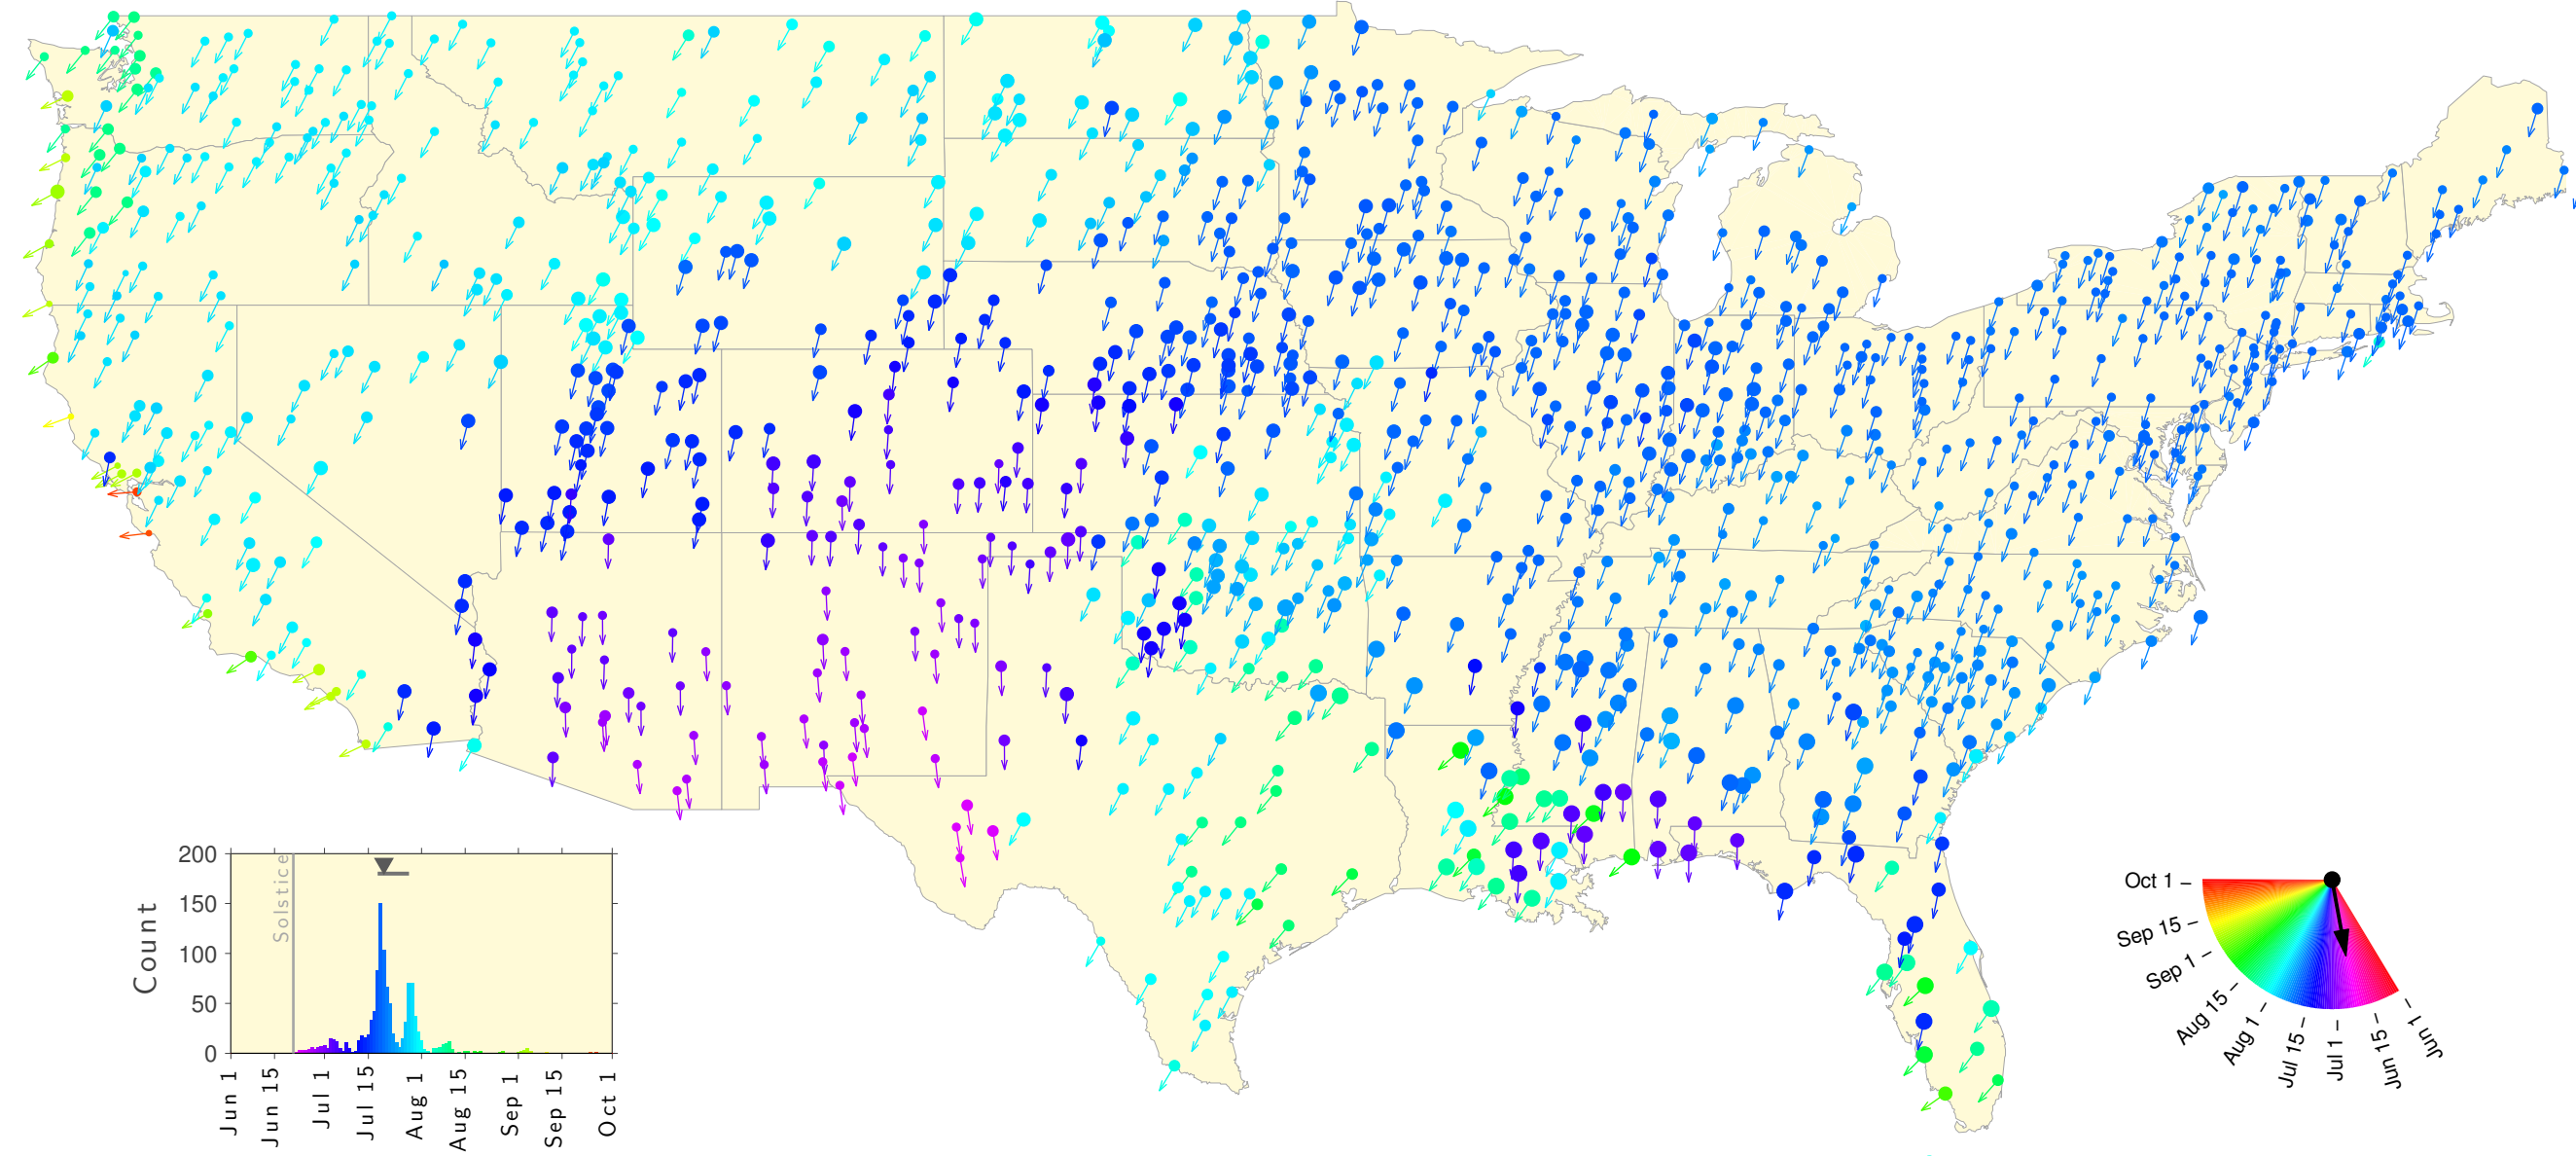

Summer Teletherm—50 year estimates: 1938 to 1987

Summer Teletherm—50 year estimates: 1939 to 1988

Summer Teletherm—50 year estimates: 1940 to 1989

Summer Teletherm—50 year estimates: 1941 to 1990

Summer Teletherm—50 year estimates: 1942 to 1991

Summer Teletherm—50 year estimates: 1943 to 1992

Summer Teletherm—50 year estimates: 1944 to 1993

Summer Teletherm—50 year estimates: 1945 to 1994

Summer Teletherm—50 year estimates: 1946 to 1995

Summer Teletherm—50 year estimates: 1947 to 1996

Summer Teletherm—50 year estimates: 1948 to 1997

Summer Teletherm—50 year estimates: 1949 to 1998

Summer Teletherm—50 year estimates: 1950 to 1999

Summer Teletherm—50 year estimates: 1951 to 2000

Summer Teletherm—50 year estimates: 1952 to 2001

Summer Teletherm—50 year estimates: 1953 to 2002

Summer Teletherm—50 year estimates: 1954 to 2003

Summer Teletherm—50 year estimates: 1955 to 2004

Summer Teletherm—50 year estimates: 1956 to 2005

Summer Teletherm—50 year estimates: 1957 to 2006